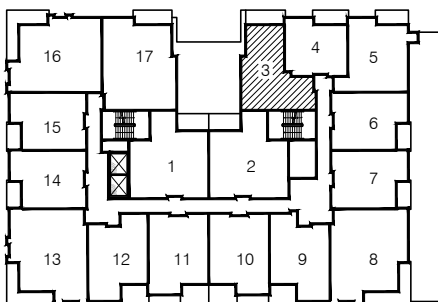

**UNIT A2**  
**SUITE = 792 S.F.**  
**BALCONY = 97 S.F.**

N ➤ KEY PLAN

UNITS  
303,403,503,603,703