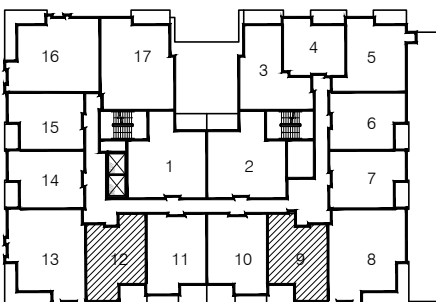

UNIT B1
SUITE = 753 S.F.
BALCONY = 91 S.F.

N ➤ KEY PLAN

UNITS
 309,409,509,609,709
 312,412,512,612,712