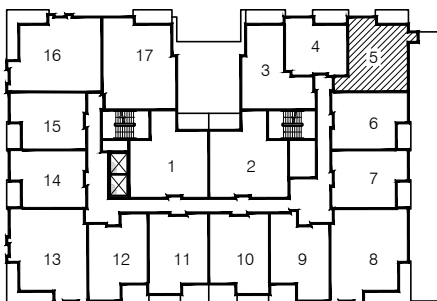

**UNIT A1**  
 SUITE = 770 S.F.  
 BALCONY = 80 S.F.

N ➤ KEY PLAN

UNITS  
 305, 405, 505, 605, 705