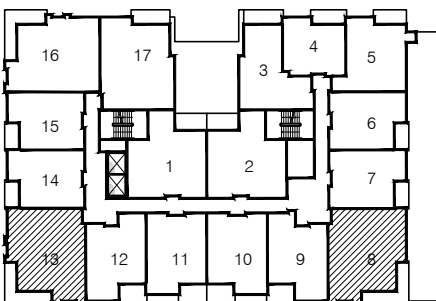

UNIT C2
 SUITE = 1108 S.F.
 BALCONY = 157 S.F.

N ➤ KEY PLAN

UNITS
 308,408,508,608,708
 313,413,513,613,713