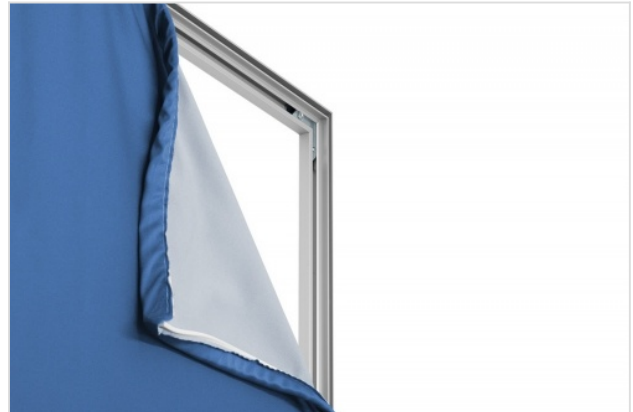

# Eco 15

Single-sided textile frame

- NF-04150 / NF-04150PH
- NF-21150 / NF-21150PH
- NF-56150 / NF-56150PH
- Any colour possible

## About the Eco 15

A budget profile for wall mounting. This widely applicable aluminium frame can be supplied in any size and colour.

## The advantages

- ✓ Most cost-effective wall profile
- ✓ Narrow side view
- ✓ Mounting with screw fastening
- ✓ Option: frame with punch holes

**Eco 15** Single-sided textile frame

## Wall-mounted

Wall mounted frames with just one textile.

---