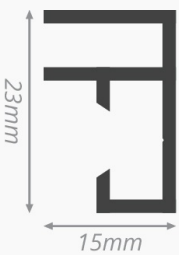

## Specifications

- ↔ 15 mm
- 📦 0.286 kilos/meter
- ↗ 6150 mm
- 💡 Unlit

## Diameter punch holes

5 mm

---