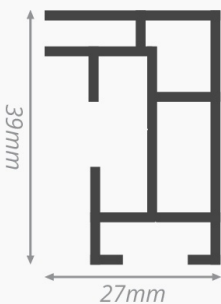

Heavy 27

Single-sided textile frame

- NF-04270
- NF-21270
- NF-56270
- Any colour possible

Specifications

- ↔ 27 mm
- 📦 0.677 kilos/meter
- ↗ 6150 mm
- 💡 Unlit

About the Heavy 27

Heavy 27 is our most popular and sturdiest single-sided profile. The profile can be attached to the wall or suspended from the ceiling. This wall profile is often used in shop and office interiors or for home decoration.

The advantages

- ✓ Extra-strong profile
- ✓ Three options of mounting the frame
- ✓ Three standard colours
- ✓ Use stabilisers above 2,2 meters

Heavy 27 Single-sided textile frame

Mounting

Wall-mounted

Wall mounted frames with just one textile.