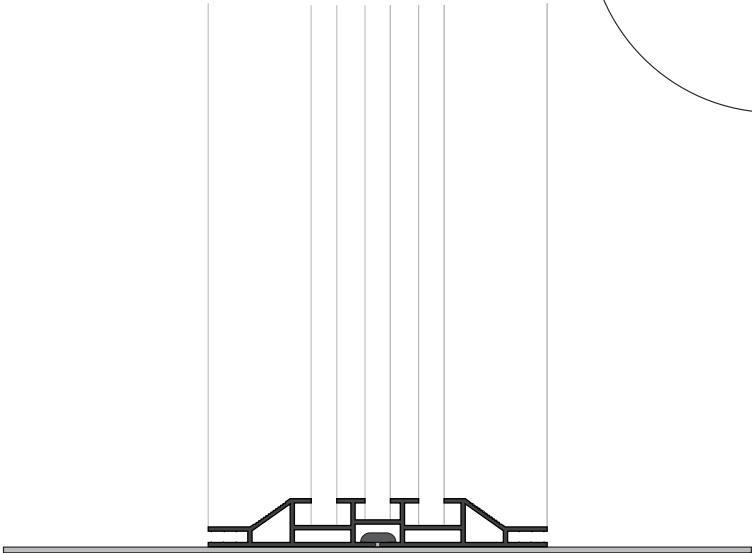

1

FK-1200

LIGHTBOX DOUBLE 120

2

OPTION FOR EXTENSION

FK-0534

3

OPTION FOR BASEPLATE

OPTION CEILING MOUNT

4