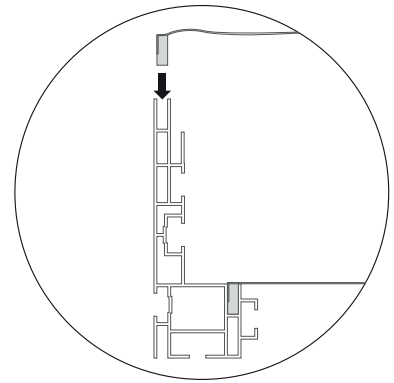

LIGHTBOX 120

EDGE-LIT

1

FK-0250

OPTION FOR BASEPLATE

2

3

4

OPTION FOR EXTENSION

FK-0500

OPTION FOR BASEPLATE

FK-0120 / FK-0130

OPTION WALL MOUNT

FK-0414

OPTION CEILING MOUNT

FK-0300