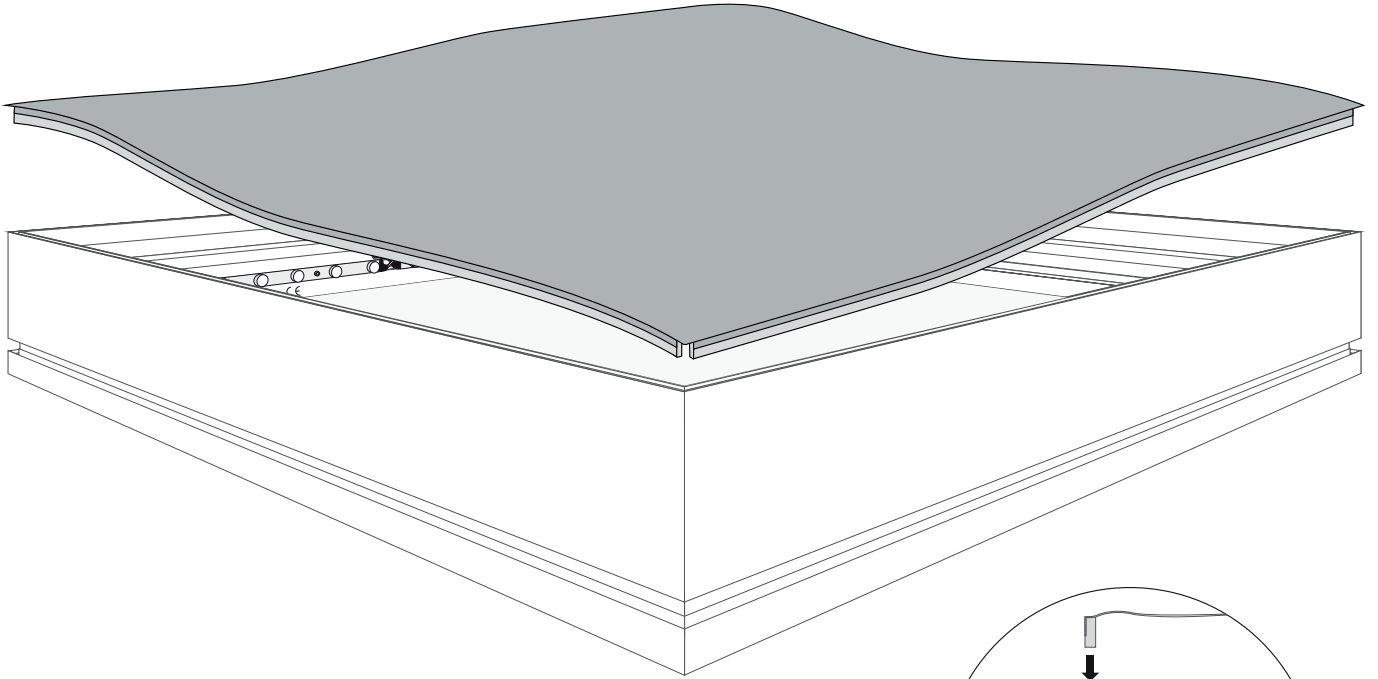

LIGHTBOX 120

EDGE-LIT

1

FK-0250

OPTION FOR BASEPLATE

2

3

4

OPTION FOR EXTENSION

FK-0500

OPTION FOR BASEPLATE

FK-0120 / FK-0130

OPTION WALL MOUNT

FK-0414

OPTION CEILING MOUNT

FK-0300