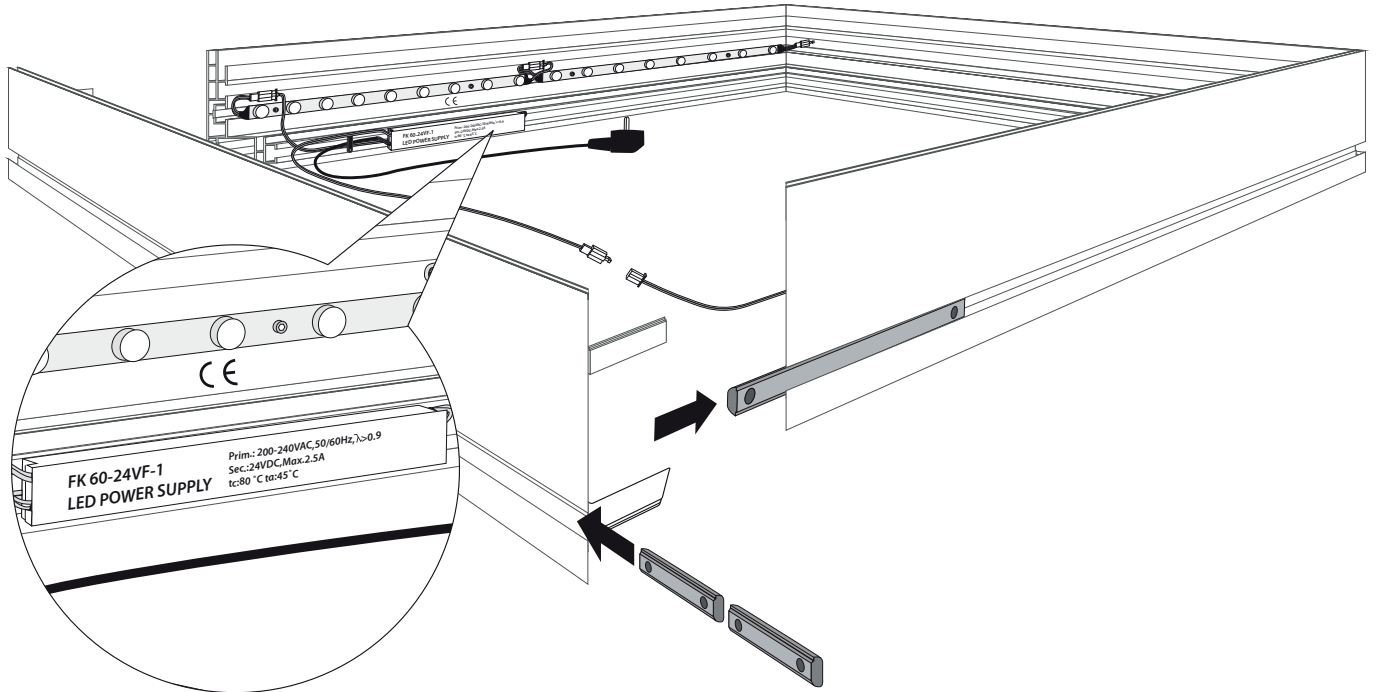

LIGHTBOX 120

EDGE-LIT

1

FK-0250

OPTION FOR BASEPLATE

2

3

4

OPTION FOR EXTENSION

FK-0500

OPTION FOR BASEPLATE

FK-0120 / FK-0130

OPTION WALL MOUNT

FK-0414

OPTION CEILING MOUNT

FK-0300