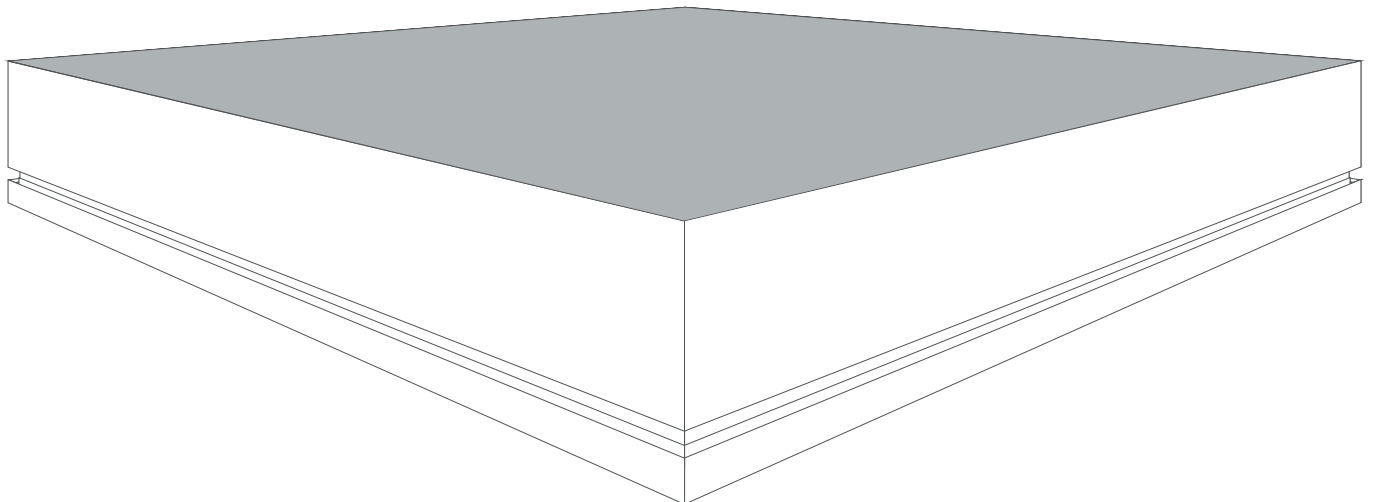

LIGHTBOX 120

EDGE-LIT

1

FK-0250

OPTION FOR BASEPLATE

2

3

4

OPTION FOR EXTENSION

FK-0500

OPTION FOR BASEPLATE

FK-0120 / FK-0130

OPTION WALL MOUNT

FK-0414

OPTION CEILING MOUNT

FK-0300