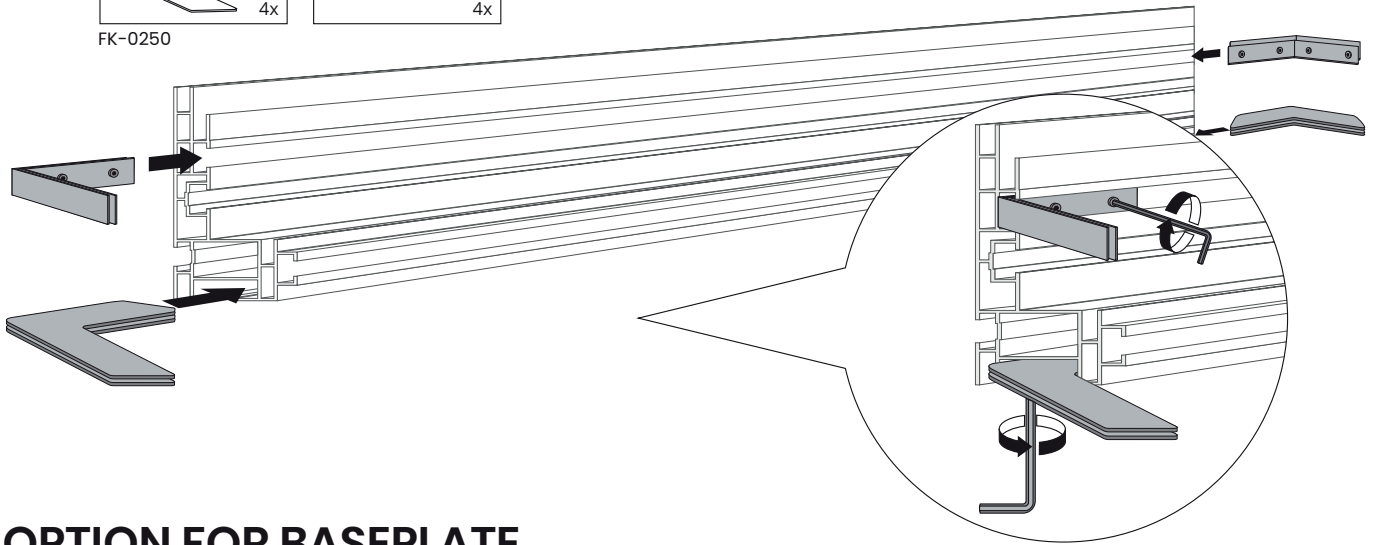

LIGHTBOX 120

EDGE-LIT

1

FK-0250

OPTION FOR BASEPLATE

2

3

4

OPTION FOR EXTENSION

FK-0500

OPTION FOR BASEPLATE

FK-0120 / FK-0130

OPTION WALL MOUNT

FK-0414

OPTION CEILING MOUNT

FK-0300