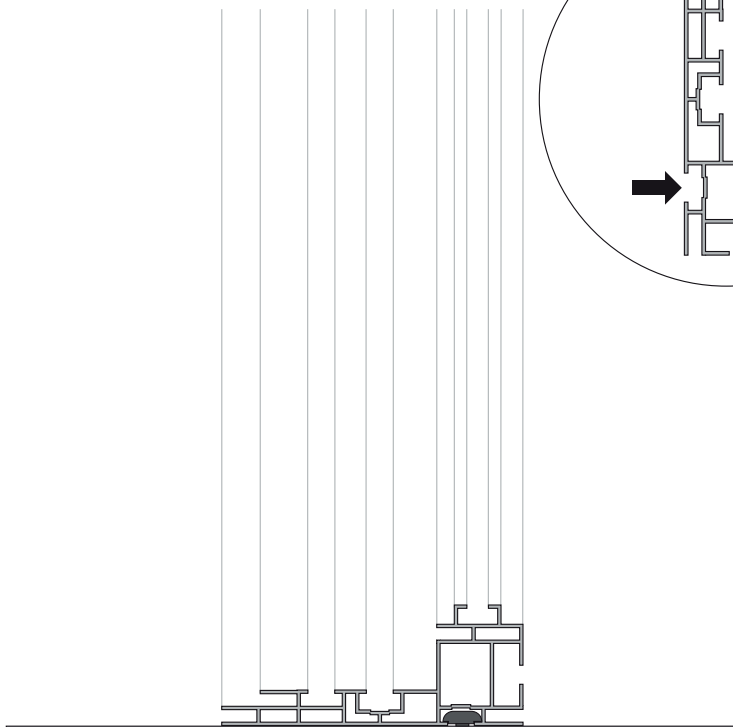

LIGHTBOX 120

EDGE-LIT

1

FK-0250

OPTION FOR BASEPLATE

2

3

4

OPTION FOR EXTENSION

FK-0500

OPTION FOR BASEPLATE

FK-0120 / FK-0130

OPTION WALL MOUNT

FK-0414

OPTION CEILING MOUNT

FK-0300

FK-0360

OPTION BLOCKOUT FABRIC