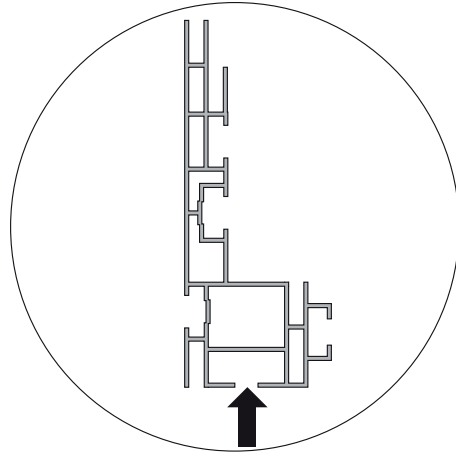

LIGHTBOX 120

EDGE-LIT

1

FK-0250

OPTION FOR BASEPLATE

2

3

4

OPTION FOR EXTENSION

FK-0500

OPTION FOR BASEPLATE

FK-0120 / FK-0130

OPTION WALL MOUNT

FK-0414

OPTION CEILING MOUNT

FK-0300

FK-0360

OPTION BLOCKOUT FABRIC