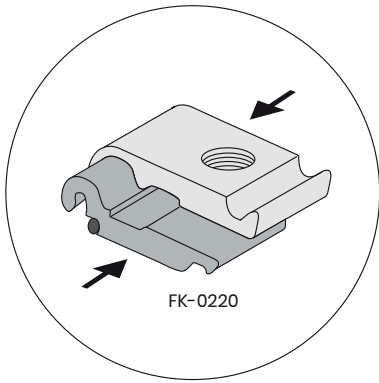

LIGHTBOX 120

EDGE-LIT

1

FK-0250

OPTION FOR BASEPLATE

2

3

4

OPTION FOR EXTENSION

FK-0500

OPTION FOR BASEPLATE

FK-0120 / FK-0130

OPTION WALL MOUNT

FK-0414

OPTION CEILING MOUNT

FK-0300