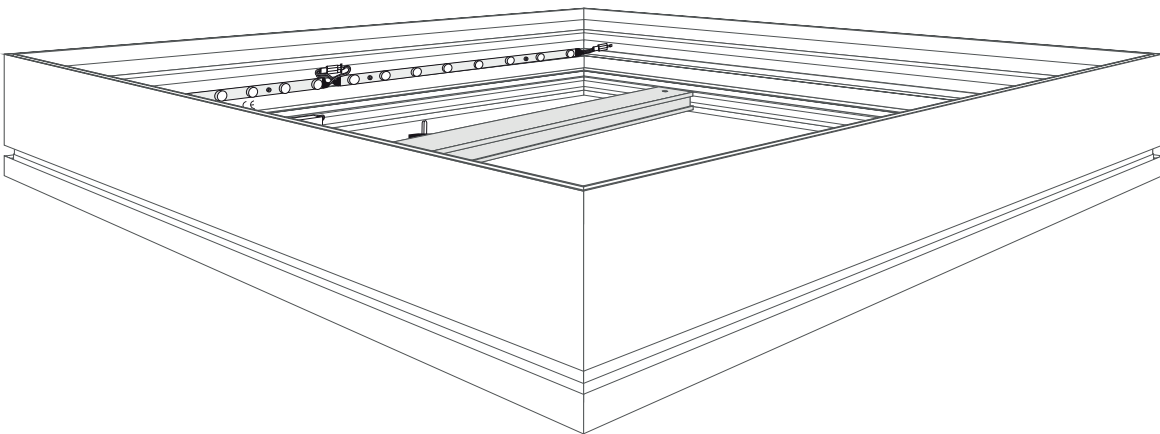

LIGHTBOX 120

EDGE-LIT

1

FK-0250

OPTION FOR BASEPLATE

2

3

4

OPTION FOR EXTENSION

FK-0500

OPTION FOR BASEPLATE

FK-0120 / FK-0130

OPTION WALL MOUNT

FK-0414

OPTION CEILING MOUNT

FK-0300