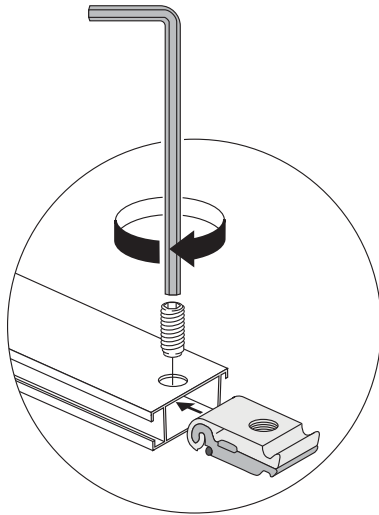

1

FK-1200

LIGHTBOX DOUBLE 160

2

OPTION FOR EXTENSION

FK-0534

3

Option 1

Option 2

Option 3

Option 4

Option 5

OPTION FOR BASEPLATE

OPTION CEILING MOUNT

4