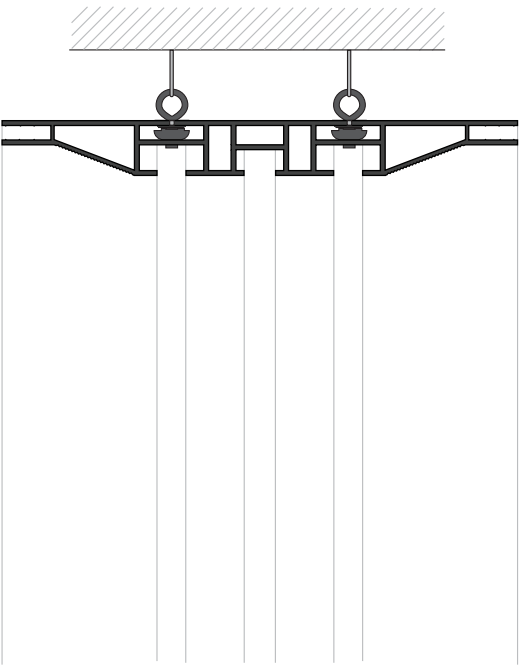

1

FK-1200

LIGHTBOX DOUBLE 160

2

OPTION FOR EXTENSION

FK-0534

3

Option 1

Option 2

Option 3

Option 4

Option 5

OPTION FOR BASEPLATE

OPTION CEILING MOUNT

4