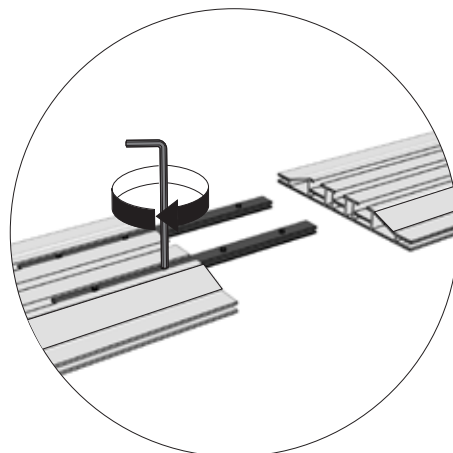

1

FK-1200

LIGHTBOX DOUBLE 160

2

OPTION FOR EXTENSION

FK-0534

3

Option 1

Option 2

Option 3

Option 4

Option 5

OPTION FOR BASEPLATE

OPTION CEILING MOUNT

4