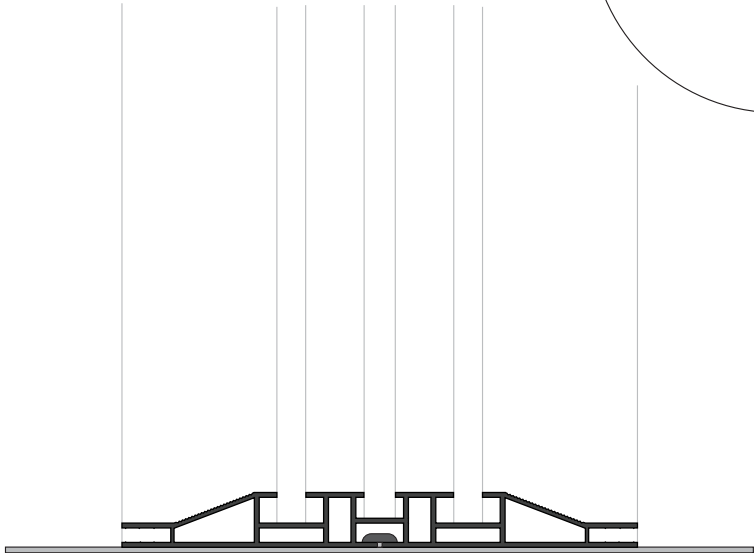

1

FK-1200

LIGHTBOX DOUBLE 160

2

OPTION FOR EXTENSION

FK-0534

3

Option 1

Option 2

Option 3

Option 4

Option 5

OPTION FOR BASEPLATE

OPTION CEILING MOUNT

4