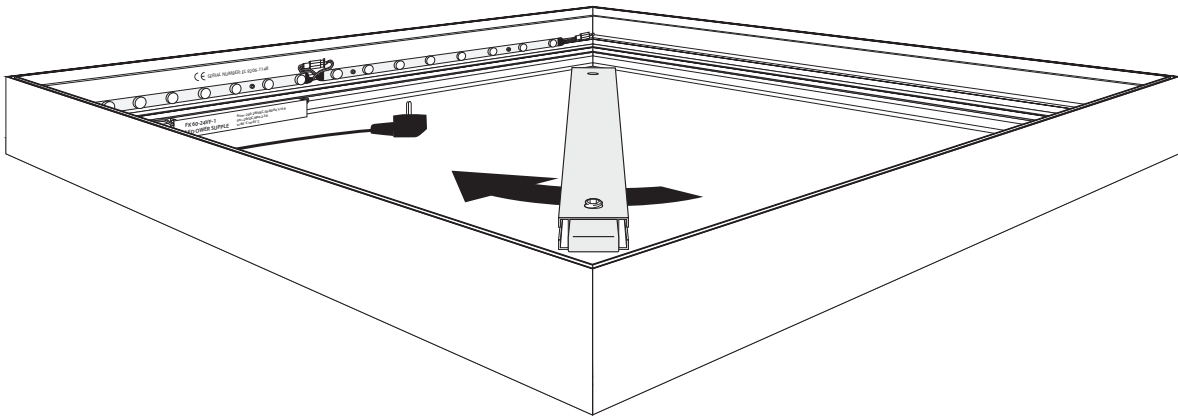

# LIGHTBOX 90 CLOSED

2

AF99-140 en AF99-142

CE

FK 60-24VF-1  
LED POWER SUPPLY

Prim.: 200-240VAC, 50/60Hz,  $\lambda > 0.9$   
Sec.: 24VDC, Max. 2.5A  
tc80 °C ta>15 °C

3

Option 1