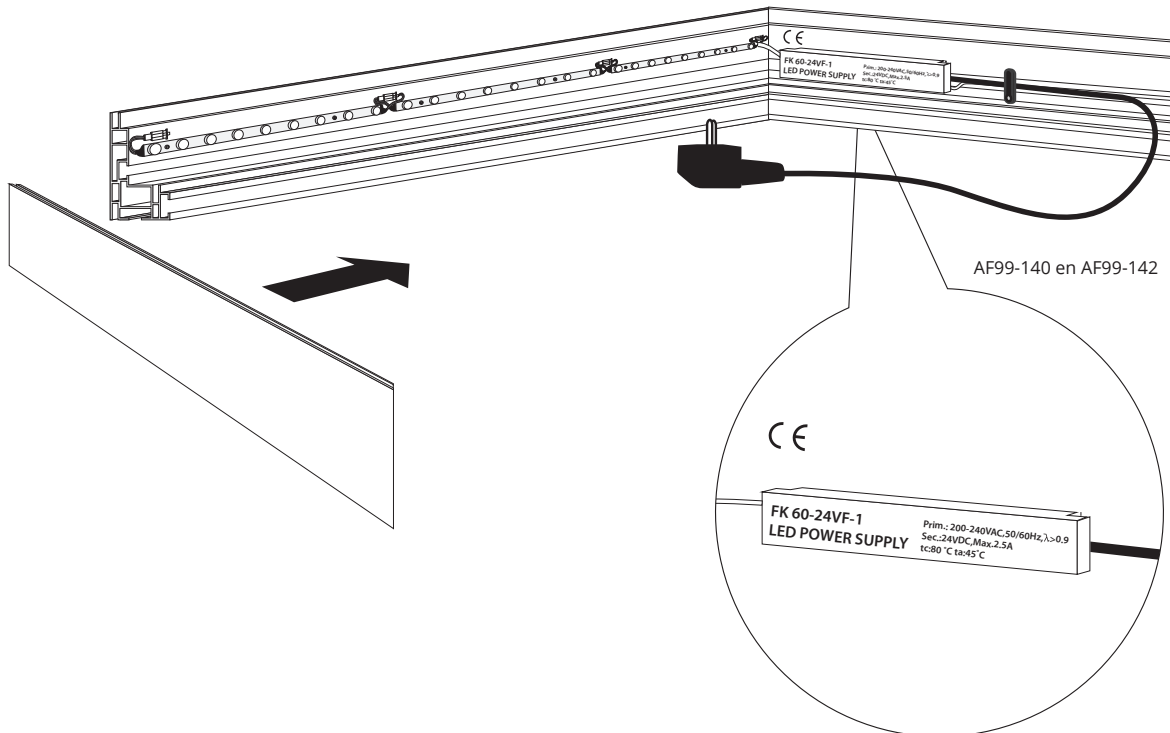

AF99-140 en AF99-142

CE

FK 60-24VF-1
LED POWER SUPPLY