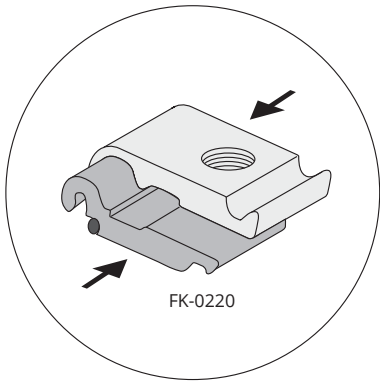

# LIGHTBOX 90 CLOSED

2

AF99-140 en AF99-142

CE

FK 60-24VF-1  
LED POWER SUPPLY

Prim.: 200-240VAC, 50/60Hz,  $\lambda > 0.9$   
Sec.: 24VDC, Max. 2.5A  
tc80 °C ta>15 °C

3

Option 1