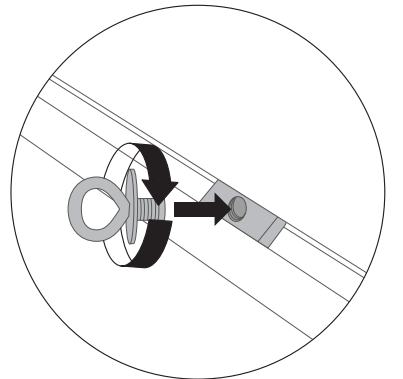

### OPTION CEILING MOUNT

Up facing frame is the Lightbox 90

FK-0360