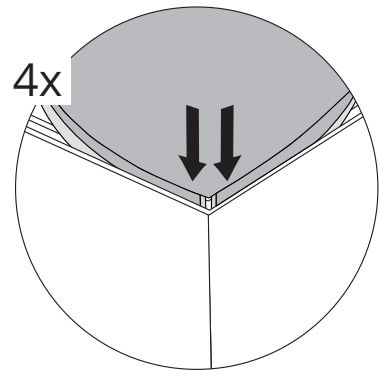

OPTION BLOCKOUT FABRIC