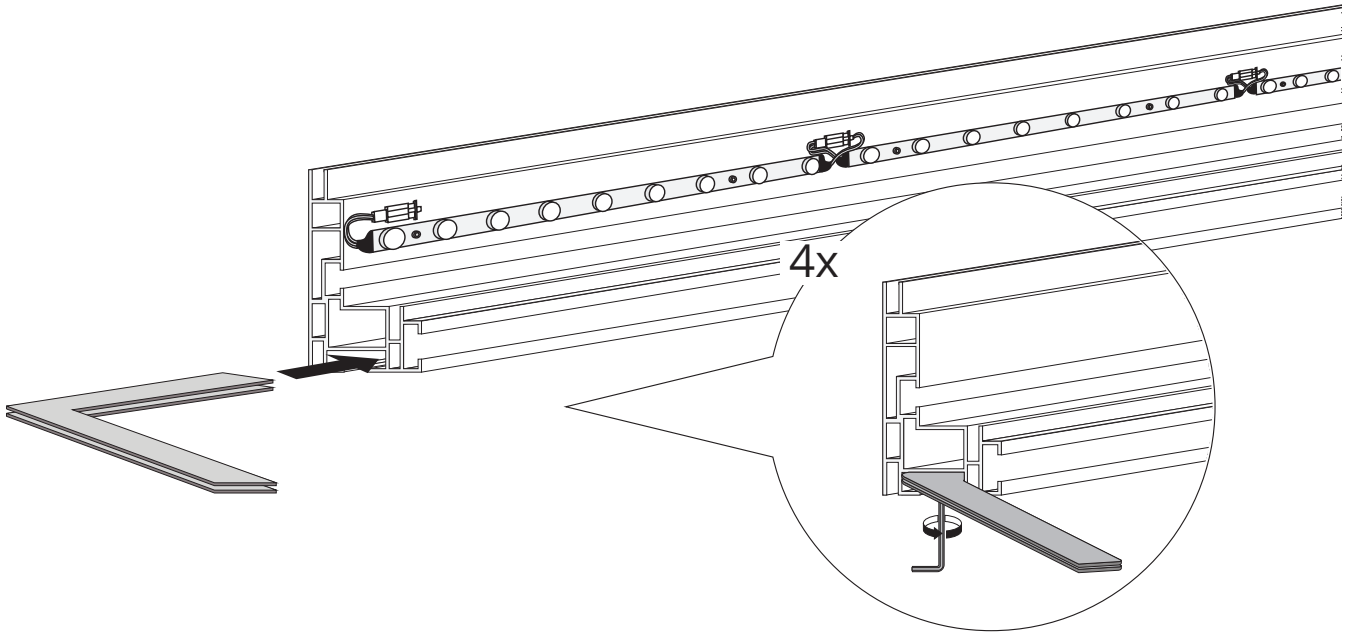

1

FK-0200

LIGHTBOX 90 CLOSED

2