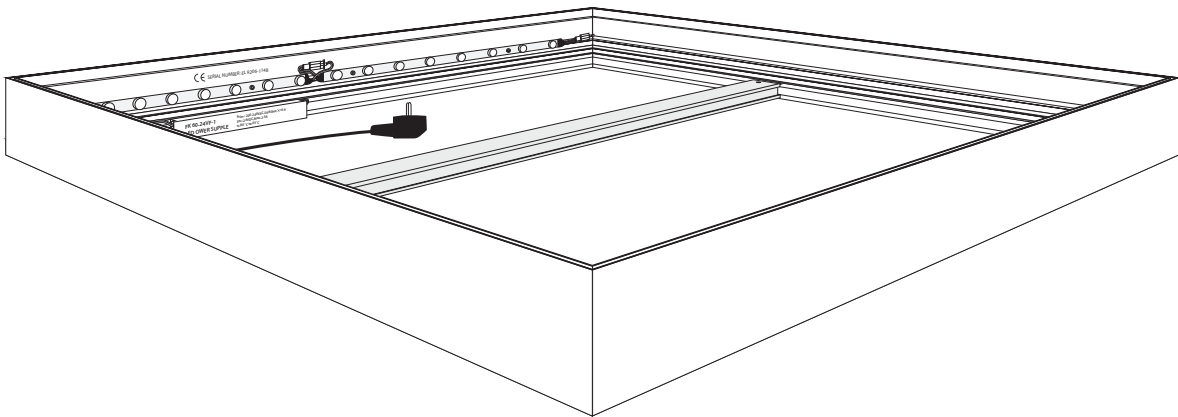

# LIGHTBOX 90 CLOSED

2

AF99-140 en AF99-142

CE

FK 60-24VF-1  
LED POWER SUPPLY

Prim.: 200-240VAC, 50/60Hz,  $\lambda > 0.9$   
Sec.: 24VDC, Max. 2.5A  
tc80 °C ta>15 °C

3

Option 1