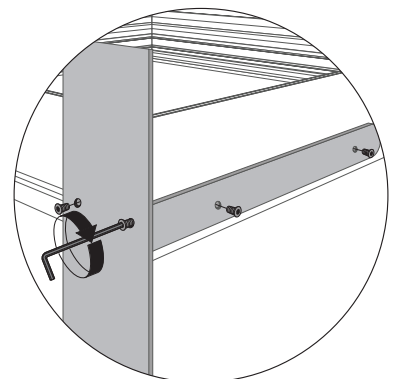

FK-0120 / FK-0130