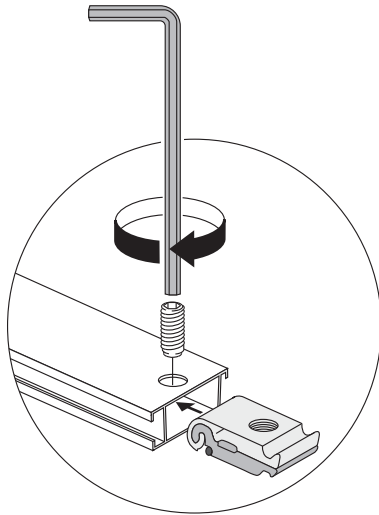

# LIGHTBOX 90 CLOSED

2

AF99-140 en AF99-142

CE

FK 60-24VF-1  
LED POWER SUPPLY

Prim.: 200-240VAC, 50/60Hz,  $\lambda > 0.9$   
Sec.: 24VDC, Max. 2.5A  
tc80 °C ta>15 °C

3

Option 1