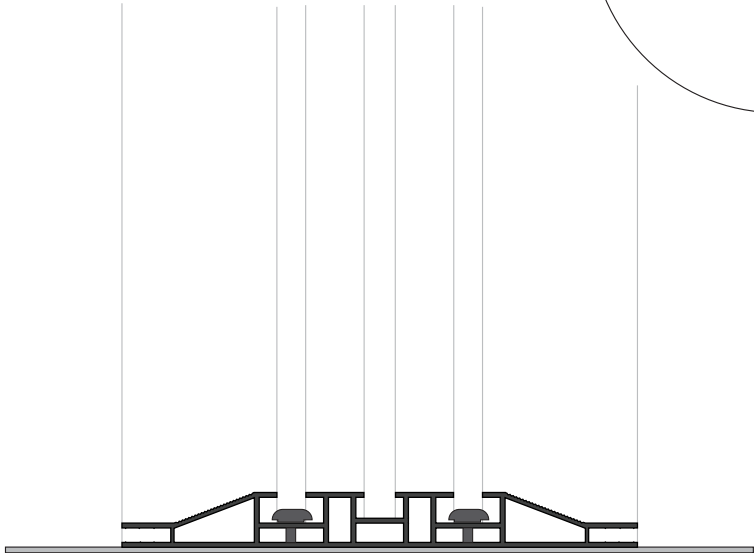

1

FK-1200

LIGHTBOX DOUBLE 160

LED ON STABILIZER

2

OPTION FOR EXTENSION

FK-0534

3

OPTION FOR BASEPLATE

FK-0300

OPTION CEILING MOUNT

4