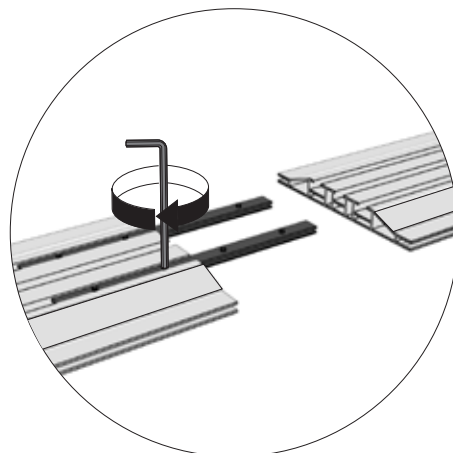

1

FK-1200

LIGHTBOX DOUBLE 160

LED ON STABILIZER

2

OPTION FOR EXTENSION

FK-0534

3