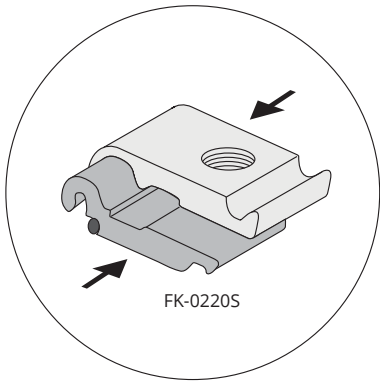

1

FK-1200

LIGHTBOX DOUBLE 160

LED ON STABILIZER

2

OPTION FOR EXTENSION

FK-0534

3

OPTION FOR BASEPLATE

FK-0300

OPTION CEILING MOUNT

4