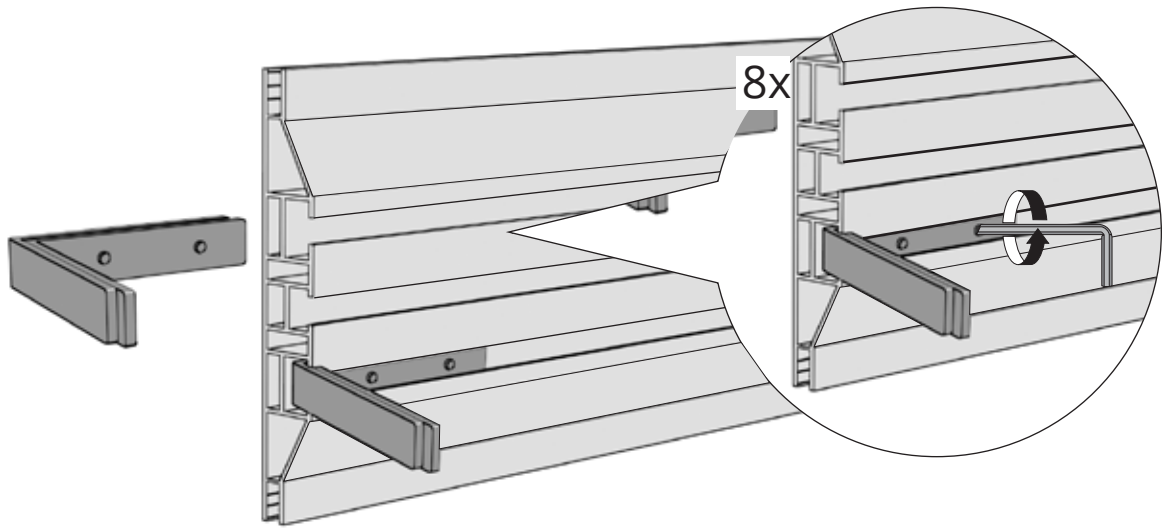

1

FK-1200

LIGHTBOX DOUBLE 160

LED ON STABILIZER

2

OPTION FOR EXTENSION

FK-0534

3