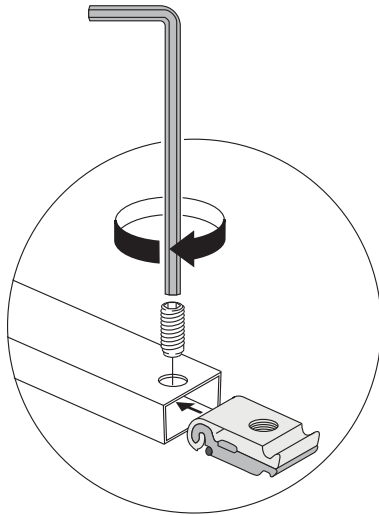

1

FK-1200

LIGHTBOX DOUBLE 160

LED ON STABILIZER

2

OPTION FOR EXTENSION

FK-0534

3