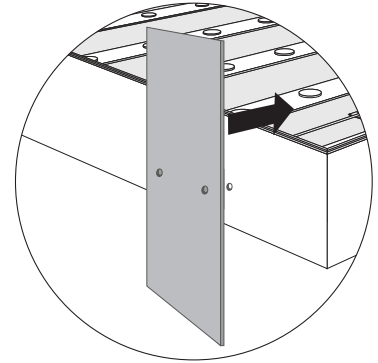

LIGHTBOX DOUBLE 100 DIBOND

OPTION FOR BASEPLATE

FK-0300

FK-0110

OPTION CEILING MOUNT

FK-0300

FK-0360

2

OPTION TO RECONNECT THE FRAME AFTER SHIPPING