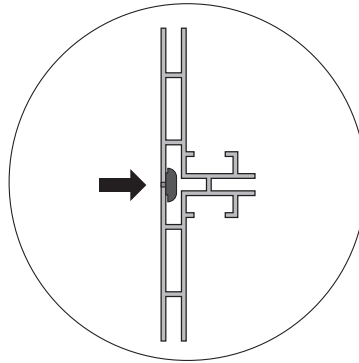

LIGHTBOX DOUBLE 100 DIBOND

OPTION FOR BASEPLATE

FK-0300

FK-0110

OPTION CEILING MOUNT

FK-0300

FK-0360

2

OPTION TO RECONNECT THE FRAME AFTER SHIPPING