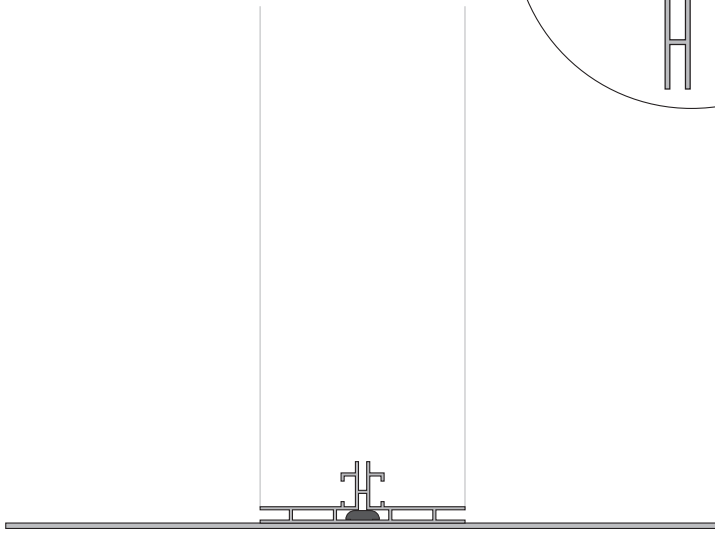

LIGHTBOX DOUBLE 100 DIBOND

OPTION FOR BASEPLATE

FK-0300

FK-0110

OPTION CEILING MOUNT

FK-0300

FK-0360

2

OPTION TO RECONNECT THE FRAME AFTER SHIPPING