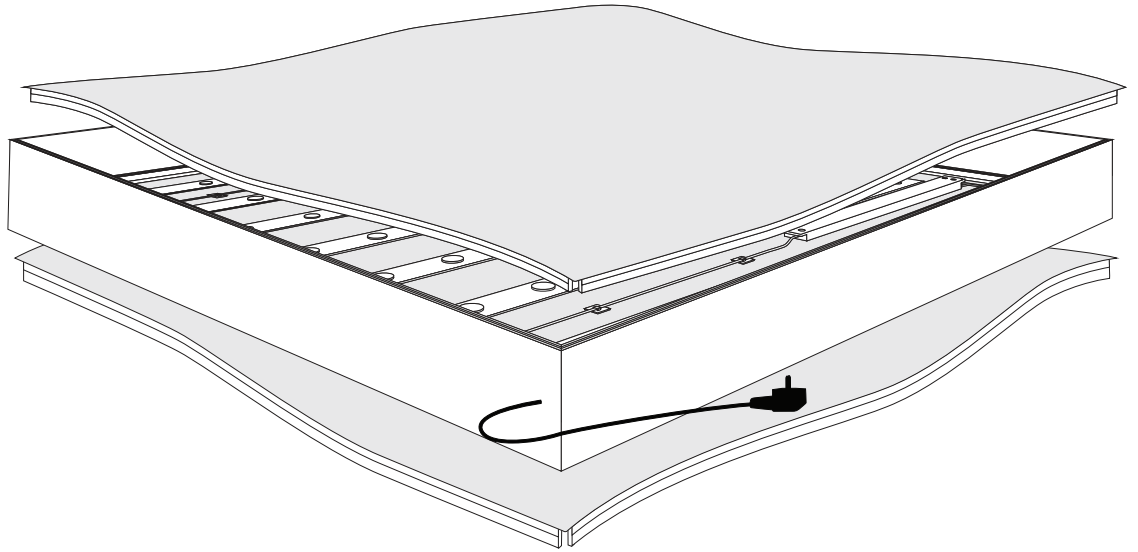

LIGHTBOX DOUBLE 100 DIBOND

OPTION FOR BASEPLATE

FK-0300

FK-0110

OPTION CEILING MOUNT

FK-0300

FK-0360

2

OPTION TO RECONNECT THE FRAME AFTER SHIPPING