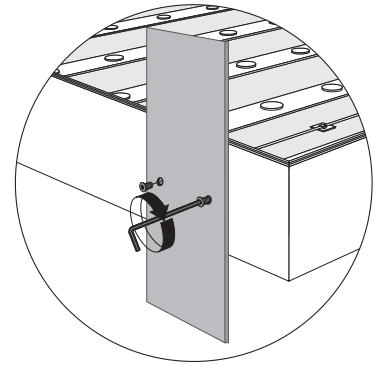

LIGHTBOX DOUBLE 100 DIBOND

OPTION FOR BASEPLATE

FK-0300

FK-0110

OPTION CEILING MOUNT

FK-0300

FK-0360

2

OPTION TO RECONNECT THE FRAME AFTER SHIPPING