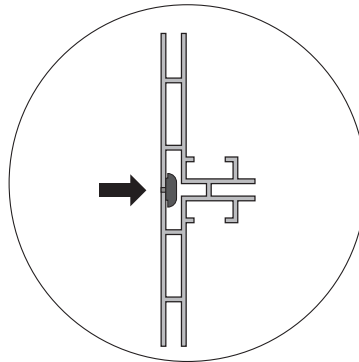

LIGHTBOX DOUBLE 100 DIBOND

OPTION FOR BASEPLATE

FK-0300

FK-0110

OPTION CEILING MOUNT

FK-0300

FK-0360

2

OPTION TO RECONNECT THE FRAME AFTER SHIPPING