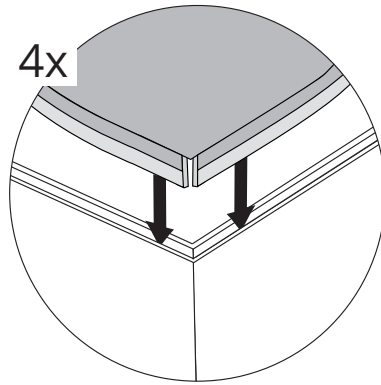

LIGHTBOX DOUBLE 100 DIBOND

OPTION FOR BASEPLATE

FK-0300

FK-0110

OPTION CEILING MOUNT

FK-0300

FK-0360

2

OPTION TO RECONNECT THE FRAME AFTER SHIPPING