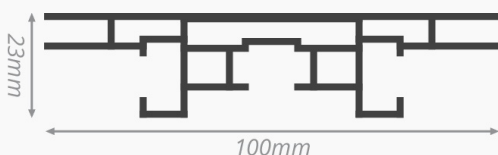

Lightbox 100

Curved LED frame

- NF-041000
- NF-211000
- NF-561000
- Any colour possible

Specifications

- ↔ 100 mm
- 📦 1.325 kilos/meter
- ↗ 6150 mm
- 💡 Illuminated
- ✓ Two-year warranty

About the Lightbox 100 (curved)

A single-sided curved profile designed to illuminate textile prints. The textile print is illuminated from the back with a pre-mounted LED on a Dibond plate. Wide-angle lenses create an even light distribution. The frame can be used for wall mounting and suspended from the ceiling and comes standard in three colours.