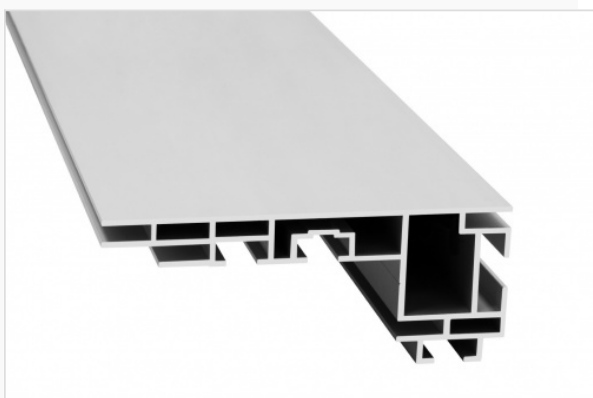

## About the Lightbox 120

This single-sided profile is specially designed for illuminating large-format textile prints. Available with edge-lit side lighting and backlit lighting LED on a stabilizer.