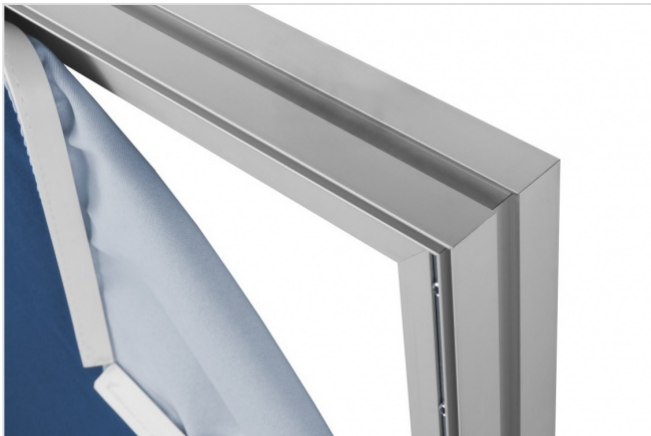

Finish

Open

The outer groove facilitates the usage of accessories.