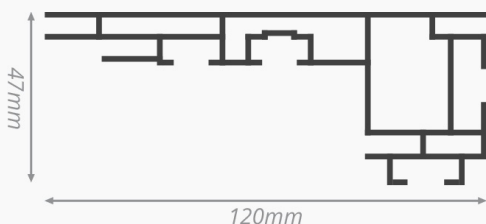

Lightbox 120

Single-sided LED frame

- NF-041205 / NF-041200
- NF-211205 / NF-211200
- NF-561205 / NF-561200
- Any colour possible

Specifications

- → 120 mm
- 📦 2.150 kilos/meter
- ↗ 6150 mm
- 💡 Illuminated
- © CE certified
- ✓ Two-year warranty