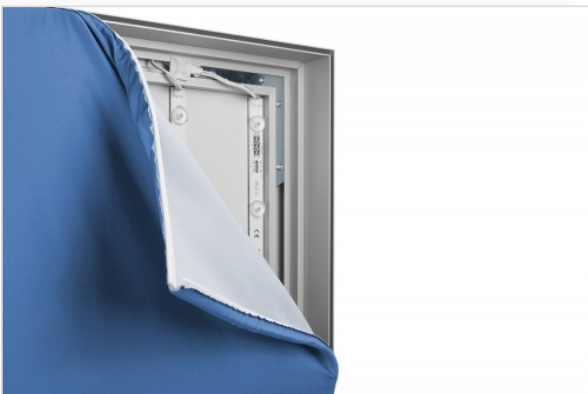

Lightbox 60

Single-sided LED frame

- NF-04604
- NF-21604
- NF-56604
- Any colour possible

Specifications

- 60 mm
- 📦 0.970 kilos/meter
- ↗ 6150 mm
- 💡 Illuminated
- © CE certified
- ✓ Two-year warranty

About the Lightbox 60

The Lightbox 60 is the most popular single-sided LED backlight illumination frame, offering many different LED options such as light colour and brightness. The profile is only 60 mm deep and, therefore, creates an elegant and modern appearance. This profile has an extra groove on the back so that you can place an additional print, covering the dibond plate.

The advantages

- ✓ High quality light diffusion
- ✓ LED technology: LED on Dibond
- ✓ Dimmable possible
- ✓ Two-year warranty

Lightbox 60 Single-sided LED frame

Mounting

Wall-mounted

Wall mounted frames with just one textile.

Illumination

LED on Dibond

- Even light distribution due to backlighting
- Suitable for small and medium sized frames
- Narrow frames possible
- Quick installation due to pre-assembled frame

Brightness

Bright LED