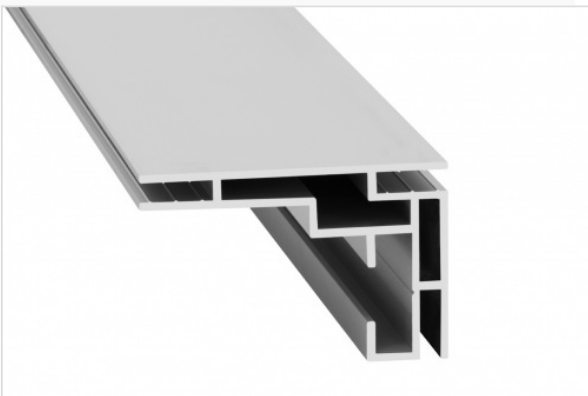

Lightbox 60

Single-sided LED frame

- NF-04604
- NF-21604
- NF-56604
- Any colour possible

Specifications

- 60 mm
- 📦 0.970 kilos/meter
- ↗ 6150 mm
- 💡 Illuminated
- © CE certified
- ✓ Two-year warranty

About the Lightbox 60

The Lightbox 60 is the most popular single-sided LED backlight illumination frame, offering many different LED options such as light colour and brightness. The profile is only 60 mm deep and, therefore, creates an elegant and modern appearance. This profile has an extra groove on the back so that you can place an additional print, covering the dibond plate.

The advantages

- ✓ High quality light diffusion
- ✓ LED technology: LED on Dibond
- ✓ Dimmable possible
- ✓ Two-year warranty

Lightbox 60 Single-sided LED frame

Mounting

Wall-mounted

Wall mounted frames with just one textile.