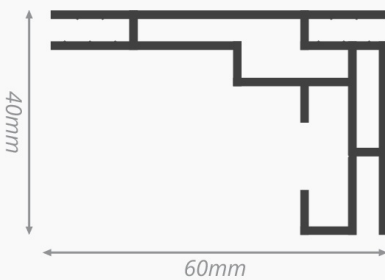

Lightbox 60

Single-sided LED frame

- NF-04604
- NF-21604
- NF-56604
- Any colour possible

Specifications

- 60 mm
- 📦 0.970 kilos/meter
- ↗ 6150 mm
- 💡 Illuminated
- © CE certified
- ✓ Two-year warranty

About the Lightbox 60

The Lightbox 60 is the most popular single-sided LED backlight illumination frame, offering many different LED options such as light colour and brightness. The profile is only 60 mm deep and, therefore, creates an elegant and modern appearance. This profile has an extra groove on the back so that you can place an additional print, covering the dibond plate.