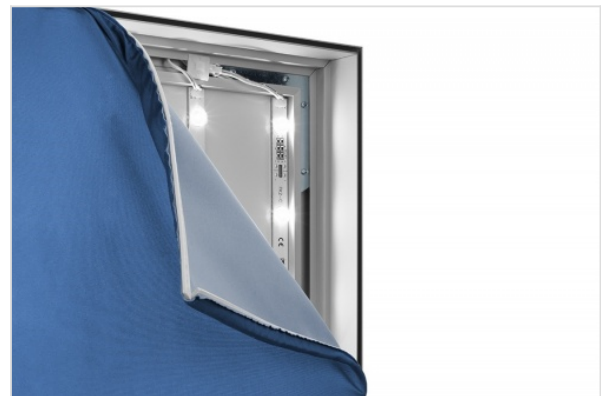

Lightbox 60

Single-sided LED frame

- NF-04604
- NF-21604
- NF-56604
- Any colour possible

Specifications

- 60 mm
- 📦 0.970 kilos/meter
- ↗ 6150 mm
- 💡 Illuminated
- © CE certified
- ✓ Two-year warranty

About the Lightbox 60

The Lightbox 60 is the most popular single-sided LED backlight illumination frame, offering many different LED options such as light colour and brightness. The profile is only 60 mm deep and, therefore, creates an elegant and modern appearance. This profile has an extra groove on the back so that you can place an additional print, covering the dibond plate.

The advantages

- ✓ High quality light diffusion
- ✓ LED technology: LED on Dibond
- ✓ Dimmable possible
- ✓ Two-year warranty

Lightbox 60 Single-sided LED frame

Mounting

Wall-mounted

Wall mounted frames with just one textile.

Illumination

LED on Dibond

- Even light distribution due to backlighting
- Suitable for small and medium sized frames
- Narrow frames possible
- Quick installation due to pre-assembled frame

Brightness

Bright LED