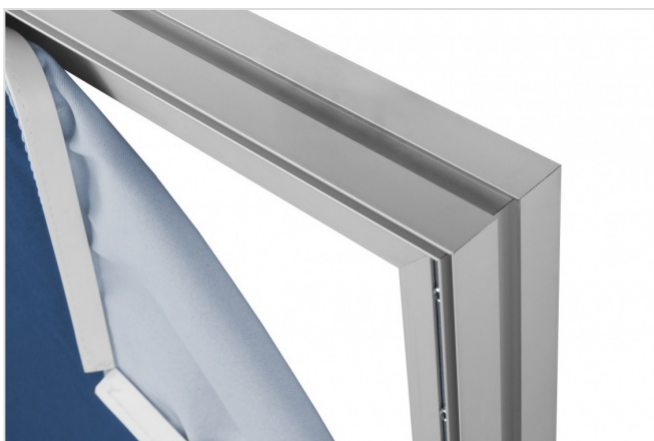

About the Lightbox 90 (curved)

Single-sided curved profile for illuminating textile prints. The backlit illumination ensures an even distribution of light. The LED is mounted on the inside of the frame. For better light reflection, a blackout fabric can be attached to the back of the frame.

The advantages

- ✓ Single-sided curved LED frame
- ✓ Available as a cylinder and curved frame
- ✓ Wall mounted or freestanding
- ✓ LED technology: LED on Stabilizer
- ✓ Two-year warranty

Mounting

Wall-mounted

Wall mounted frames with just one textile.

Freestanding

Freestanding frame with a textile on both sides.

Finish

Open

The outer groove facilitates the usage of accessories.

Closed

An even finish. If desired, holes can be drilled in the profile so that accessories can be attached.

Shapes

Cylinder

The advantage of a cylinder is that it is visible from all sides.

Curved

Ideal as an impressive backdrop at trade fairs.

Illumination

LED on Stabilizer

- Even light distribution due to backlighting
- Suitable for small and large frames
- Compactly packed, economically transportable
- Relatively low power consumption