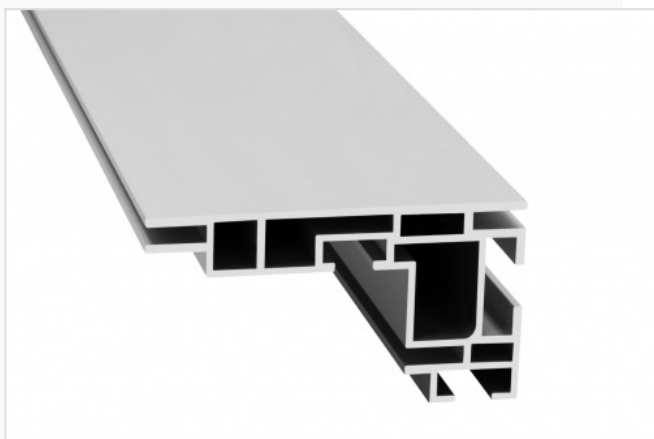

Lightbox 90

Curved LED frame

- NF-04905 / NF-04900
- NF-21905 / NF-21900
- NF-56905 / NF-56900
- Any colour possible

Specifications

- ↔ 90 mm
- 📦 1.895 kilos/meter
- ↗ 6150 mm
- 💡 Illuminated
- ✓ Two-year warranty

About the Lightbox 90 (curved)

Single-sided curved profile for illuminating textile prints. The backlit illumination ensures an even distribution of light. The LED is mounted on the inside of the frame. For better light reflection, a blackout fabric can be attached to the back of the frame.

Wall mounted frames with just one textile.

Freestanding

Freestanding frame with a textile on both sides.

Finish

Open

The outer groove facilitates the usage of accessories.

Closed

An even finish. If desired, holes can be drilled in the profile so that accessories can be attached.

Shapes

Cylinder

The advantage of a cylinder is that it is visible from all sides.

Curved

Ideal as an impressive backdrop at trade fairs.

Illumination

LED on Stabilizer

- Even light distribution due to backlighting
- Suitable for small and large frames
- Compactly packed, economically transportable
- Relatively low power consumption