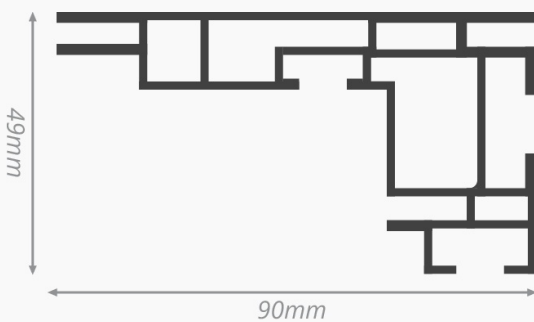

Lightbox 90

Curved LED frame

- NF-04905 / NF-04900
- NF-21905 / NF-21900
- NF-56905 / NF-56900
- Any colour possible

Specifications

- ↔ 90 mm
- 📦 1.895 kilos/meter
- ↗ 6150 mm
- 💡 Illuminated
- ✓ Two-year warranty

About the Lightbox 90 (curved)

Single-sided curved profile for illuminating textile prints. The backlit illumination ensures an even distribution of light. The LED is mounted on the inside of the frame. For better light reflection, a blackout fabric can be attached to the back of the frame.