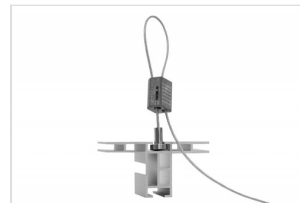

Recommended accessories

Baseplates

Baseplate simple
FK-0100

Baseplate slim
FK-0105

Baseplate slim refined
FK-0107

Baseplate heavy
FK-0110

Wall mounts

Wall mount heavy
FK-0410

Ceiling mounts

Ceiling mount
FK-0360

Suspension cable
FK-7900

Connectors

Frame connector alu
FK-0600

Frame connector 150 degrees
FK-0615

Frame connector 135 degrees
FK-0620

Frame connector 90 degrees
FK-0630