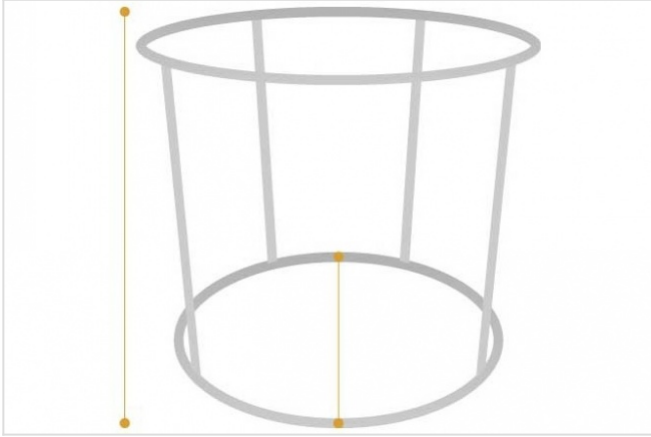

Lightbox 90

Curved LED frame

- NF-04905 / NF-04900
- NF-21905 / NF-21900
- NF-56905 / NF-56900
- Any colour possible

Specifications

- ↔ 90 mm
- 📦 1.895 kilos/meter
- ↗ 6150 mm
- 💡 Illuminated
- ✓ Two-year warranty

About the Lightbox 90 (curved)

Single-sided curved profile for illuminating textile prints. The backlit illumination ensures an even distribution of light. The LED is mounted on the inside of the frame. For better light reflection, a blackout fabric can be attached to the back of the frame.

Wall mounted frames with just one textile.

Freestanding

Freestanding frame with a textile on both sides.

Finish

Open

The outer groove facilitates the usage of accessories.

Closed

An even finish. If desired, holes can be drilled in the profile so that accessories can be attached.

Shapes

Cylinder

The advantage of a cylinder is that it is visible from all sides.

Curved

Ideal as an impressive backdrop at trade fairs.

Illumination

LED on Stabilizer

- Even light distribution due to backlighting
- Suitable for small and large frames
- Compactly packed, economically transportable
- Relatively low power consumption