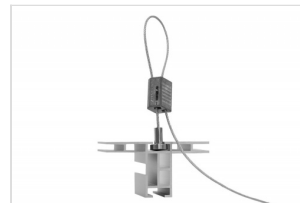

Baseplates

Baseplate simple
FK-0100

Baseplate slim
FK-0105

Baseplate slim refined
FK-0107

Baseplate heavy
FK-0110

Wall mounts

Wall mount heavy
FK-0410

Ceiling mounts

Ceiling mount
FK-0360

Suspension cable
FK-7900

Connectors

Frame connector 150 degrees
FK-0615

Frame connector 135 degrees
FK-0620

Frame connector 90 degrees
FK-0630

Frame connector 180 degrees
FK-0640

Locksets