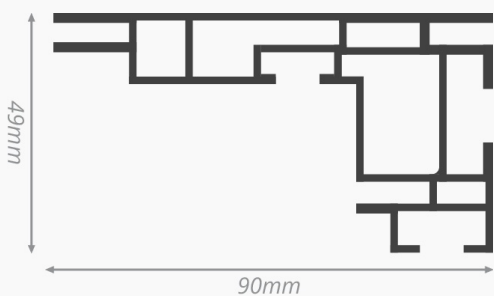

Lightbox 90

Single-sided LED frame

- NF-04905 / NF-04900
- NF-21905 / NF-21900
- NF-56905 / NF-56900
- Any colour possible

Specifications

- ↔ 90 mm
- 📦 1.895 kilos/metre (open) and 1.934 kilos/metre (closed)
- ↗ 6150 mm
- © CE certified
- ✓ Two-year warranty

About the Lightbox 90

This single-sided profile was designed to illuminate textile prints. The side lighting ensures that the light is distributed evenly. Blockout fabric can be placed on the inside of the frame for better light reflection.