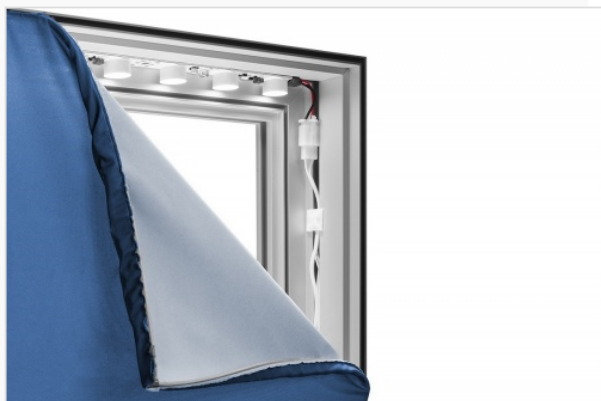

Lightbox 90

Single-sided LED frame

- NF-04905 / NF-04900
- NF-21905 / NF-21900
- NF-56905 / NF-56900
- Any colour possible

Specifications

- ↔ 90 mm
- 📦 1.895 kilos/metre (open) and 1.934 kilos/metre (closed)
- ↗ 6150 mm
- © CE certified
- ✓ Two-year warranty

About the Lightbox 90

This single-sided profile was designed to illuminate textile prints. The side lighting ensures that the light is distributed evenly. Blockout fabric can be placed on the inside of the frame for better light reflection.

The advantages

- ✓ Good light distribution
- ✓ Extra space for blockout fabric
- ✓ LED technology: Edge-lit
- ✓ Two-year warranty

Lightbox 90 Single-sided LED frame

Mounting

Wall-mounted

Wall mounted frames with just one textile.

Freestanding

Freestanding frame with a textile on both sides.

Attached to the ceiling

Frames suspended from the ceiling. Both horizontal as well as vertical suspension is possible.

Illumination

Edge-lit

- lit from the edge
- Good quality/price ratio
- Compactly packed, economically transportable
- Relatively low power consumption