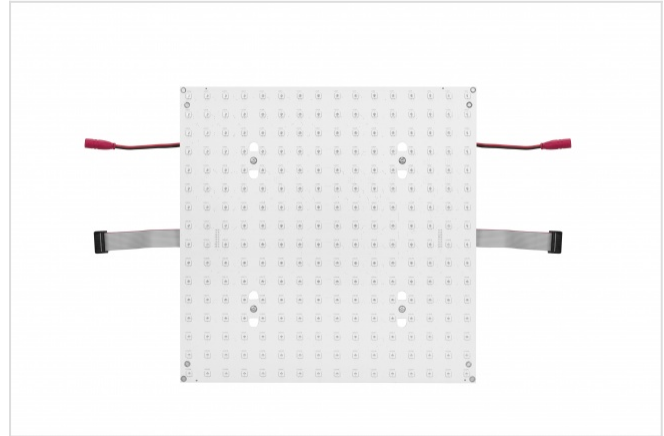

Lightbox Double 100

Double-sided LED frames

- NF-041012 / NF-041002
- NF-211012 / NF-211002
- NF-561012 / NF-561002
- Any colour possible

Specifications

- 100 mm
- 📦 1.347 kilos/meter
- ↗ 6150 mm
- 💡 Illuminated
- © CE certified
- ✓ Two-year warranty

About the Lightbox Double 100

The Lightbox Double 100 is a double-sided illuminated profile with side lighting for even light distribution. The LED is mounted on the inside of the frame. The profile is only 100 mm, thus creating an elegant and contemporary look.

Attached to the ceiling

Frames suspended from the ceiling. Both horizontal as well as vertical suspension is possible.

Finish

Open

The outer groove facilitates the usage of accessories.

Closed

An even finish. If desired, holes can be drilled in the profile so that accessories can be attached.

Illumination

Edge-lit

- lit from the edge
- Good quality/price ratio
- Compactly packed, economically transportable
- Relatively low power consumption

Dynamic LED

- Available in RGB and white
- Many application possibilities
- Infinite flexibility with your own animations
- Easily adjust light intensity and colours