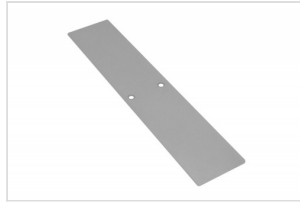

Lightbox Double 100

Double-sided LED frames

- NF-041012 / NF-041002
- NF-211012 / NF-211002
- NF-561012 / NF-561002
- Any colour possible

Specifications

- 100 mm
- 📦 1.347 kilos/meter
- ↗ 6150 mm
- 💡 Illuminated
- © CE certified
- ✓ Two-year warranty

About the Lightbox Double 100

The Lightbox Double 100 is a double-sided illuminated profile with side lighting for even light distribution. The LED is mounted on the inside of the frame. The profile is only 100 mm, thus creating an elegant and contemporary look.

Lightcolour

6500K

Bright white (daylight).

Stabilizers

Stabilizers

In order to guarantee the stability of the frame, stabilizers must be placed in the frame. This way the construction is sturdy.

Recommended accessories

Baseplates

Baseplate simple
FK-0100

Baseplate slim
FK-0105

Baseplate slim refined
FK-0107

Baseplate heavy
FK-0110

Wall mounts

Wall mount bracket
FK-0440

Ceiling mounts