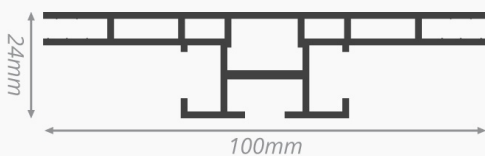

Lightbox Double 100

Double-sided LED frames

- NF-041012 / NF-041002
- NF-211012 / NF-211002
- NF-561012 / NF-561002
- Any colour possible

Specifications

- 100 mm
- 📦 1.347 kilos/meter
- ↗ 6150 mm
- 💡 Illuminated
- © CE certified
- ✓ Two-year warranty

About the Lightbox Double 100

The Lightbox Double 100 is a double-sided illuminated profile with side lighting for even light distribution. The LED is mounted on the inside of the frame. The profile is only 100 mm, thus creating an elegant and contemporary look.