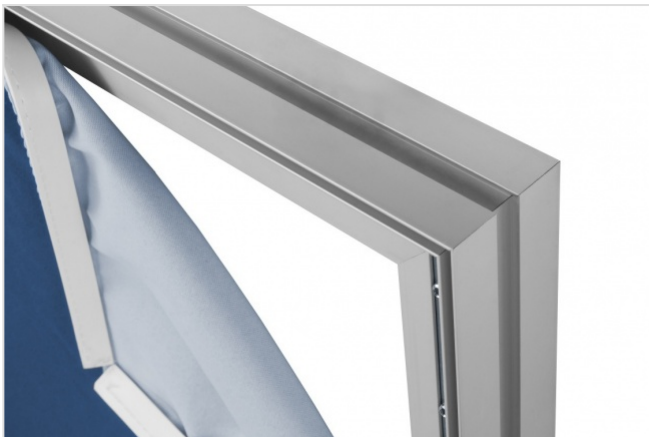

About the Lightbox Double 100

The Lightbox Double 100 is a double-sided illuminated profile with side lighting for even light distribution. The LED is mounted on the inside of the frame. The profile is only 100 mm, thus creating an elegant and contemporary look.

The advantages

- ✓ Good light distribution
- ✓ Available open and closed
- ✓ LED technology: Edge-lit
- ✓ Two-year warranty

Lightbox Double 100 Double-sided LED frames

Mounting

Freestanding

Freestanding frame with a textile on both sides.

Attached to the ceiling

Frames suspended from the ceiling. Both horizontal as well as vertical suspension is possible.

Finish

Open

The outer groove facilitates the usage of accessories.

Closed

An even finish. If desired, holes can be drilled in the profile so that accessories can be attached.

Illumination

Edge-lit

- lit from the edge
- Good quality/price ratio
- Compactly packed, economically transportable
- Relatively low power consumption

Dynamic LED

- Available in RGB and white
- Many application possibilities
- Infinite flexibility with your own animations
- Easily adjust light intensity and colours