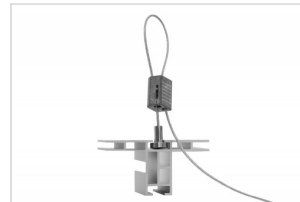

Baseplate slim
FK-0105

Baseplate slim refined
FK-0107

Baseplate heavy
FK-0110

Ceiling mounts

Ceiling mount
FK-0360

Suspension cable
FK-7900

Connectors

Frame Connector
FK-0668