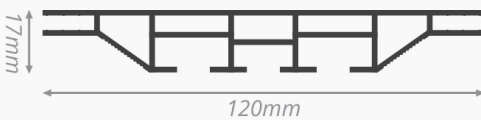

Lightbox Double 120

Double-sided LED frames

- NF-041250
- NF-211250
- NF-561250
- Any colour possible

Specifications

- 120 mm
- 📦 1.543 kilos/meter
- ↗ 6150 mm
- 💡 Illuminated
- © CE certified
- ✓ Two-year warranty

About the Lightbox Double 120

The double-sided illuminated profile was designed especially for illuminating medium-sized textile prints. Available with side lighting and backlit illumination. This profile is suitable for freestanding and suspended solutions.