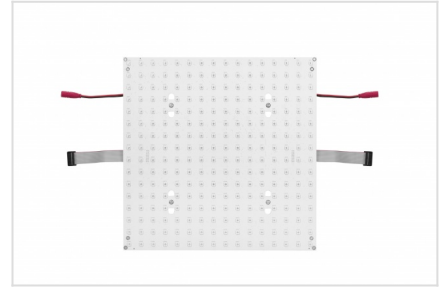

Illumination

Edge-lit

- lit from the edge
- Good quality/price ratio
- Compactly packed, economically transportable
- Relatively low power consumption

LED on Dibond

- Even light distribution due to backlighting
- Suitable for small and medium sized frames
- Narrow frames possible
- Quick installation due to pre-assembled frame