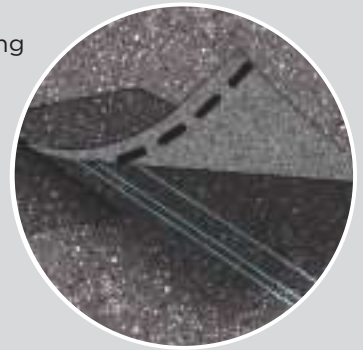

CertaSeal®

Uplift Protection

CertaSeal® is a fast-activating modified asphalt sealant with a 20-year record of proven performance. Designed to seal shingles together upon installation, it protects roofs from wind uplift and shingle blow-off so that homes stay safe and dry. It's also engineered to remain flexible after installation, unlike harder sealants that can dry out and crack over time.