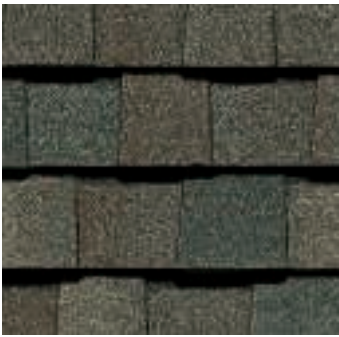

# LANDMARK® PRO COLOR PALETTE

Max Def Cobblestone Gray

Max Def Georgetown Gray

Max Def Colonial Slate

Max Def Weathered Wood

Max Def Driftwood

Max Def Prairie Wood

Max Def Pewter