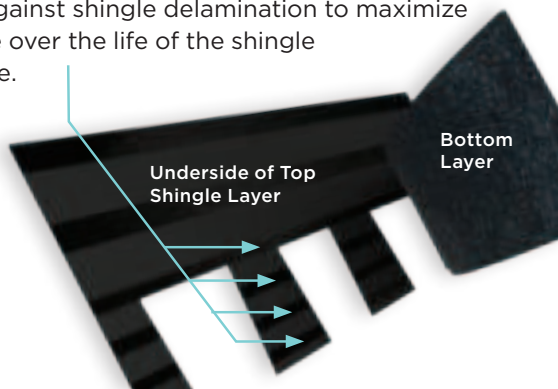

QuadraBond®

Advanced Layering

CertainTeed's specially formulated adhesive adheres shingle layers at four points, more than any other manufacturer. This superior bond provides greater protection against shingle delamination to maximize performance over the life of the shingle in any climate.