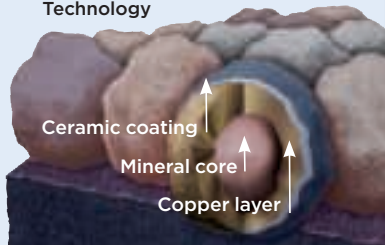

## Algae Resistance

The ultimate in stain protection.

Those streaks you see on other roofs in your neighborhood? That's algae, and it's a common eyesore on roofing throughout North America. CertainTeed's **StreakFighter** technology uses the power of science to repel algae before it can take hold and spread.

**StreakFighter's** granular blend includes naturally algae-resistant copper, helping your roof maintain its curb appeal and look beautiful for years to come.

Granule with **StreakFighter** Technology

Diagram for illustrative purposes only.