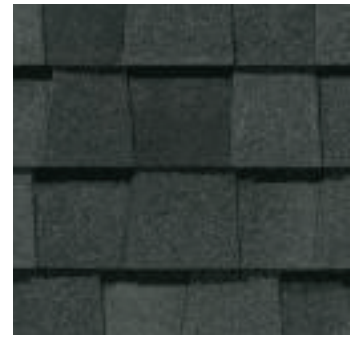

# LANDMARK® PRO COLOR PALETTE

Max Def Cobblestone Gray

Max Def Georgetown Gray

Max Def Colonial Slate

Max Def Weathered Wood

Max Def Driftwood

Max Def Prairie Wood

Max Def Pewter