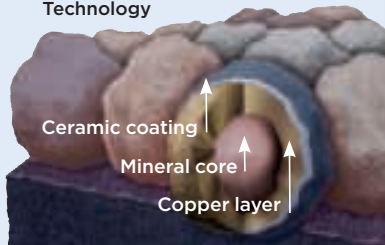

StreakFighter®

Algae Resistance

The ultimate in stain protection.

Those streaks you see on other roofs in your neighborhood? That's algae, and it's a common eyesore on roofing throughout North America. CertainTeed's **StreakFighter** technology uses the power of science to repel algae before it can take hold and spread.

StreakFighter's granular blend includes naturally algae-resistant copper, helping your roof maintain its curb appeal and look beautiful for years to come.

Granule with **StreakFighter** Technology

Diagram for illustrative purposes only.

NailTrak®

Fast, Accurate, Visible

The new and improved **NailTrak** nailing line, a feature on CertainTeed designer shingles.

Now **NailTrak** is brighter than ever before, with high-visibility lines that stand out whether it's daybreak or dusk.

NailTrak removes the guesswork with three separately defined lines, creating a large area to guide your nailing and a smaller area for extreme steep-slope applications.

QuadraBond®

Advanced Layering

CertainTeed's specially formulated adhesive adheres shingle layers at four points, more than any other manufacturer. This superior bond provides greater protection against shingle delamination to maximize performance over the life of the shingle in any climate.