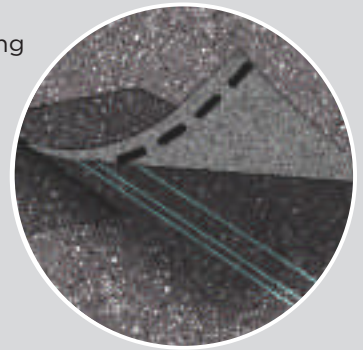

CertaSeal®

Uplift Protection

CertaSeal® is a fast-activating modified asphalt sealant with a 20-year record of proven performance. Designed to seal shingles together upon installation, it protects roofs from wind uplift and shingle blow-off so that homes stay safe and dry. It's also engineered to remain flexible after installation, unlike harder sealants that can dry out and crack over time.