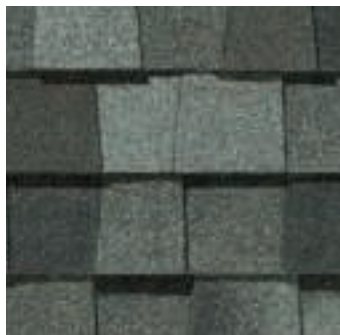

Landmark PRO improves upon the reliable CertainTeed Landmark shingle.

We started by adding more weathering asphalt to the industry's toughest fiberglass mat to provide more protection. Then we incorporated our Maximum Definition color blend technology to give the product more vibrancy on the roof. Included is the proven performance of our **NailTrak®** feature, enabling faster installation.

LANDMARK® PRO COLOR PALETTE

Max Def Cobblestone Gray

Max Def Georgetown Gray

Max Def Colonial Slate

Max Def Weathered Wood

Max Def Driftwood

Max Def Prairie Wood

Max Def Pewter