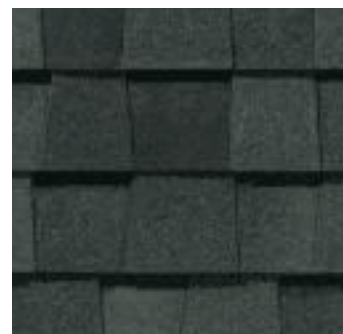

LANDMARK® PRO COLOR PALETTE

Max Def Cobblestone Gray

Max Def Georgetown Gray

Max Def Colonial Slate

Max Def Weathered Wood

Max Def Driftwood

Max Def Prairie Wood

Max Def Pewter