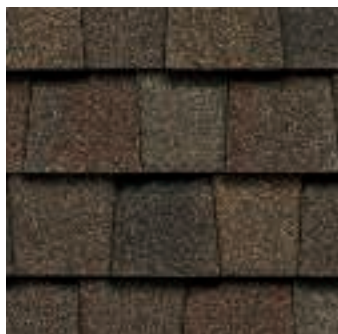

Max Def Shenandoah