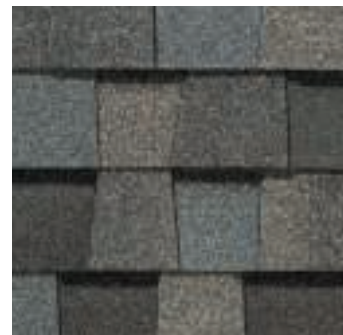

LANDMARK® PRO COLOR PALETTE

Max Def Cobblestone Gray

Max Def Georgetown Gray

Max Def Colonial Slate

Max Def Weathered Wood

Max Def Driftwood

Max Def Prairie Wood

Max Def Pewter