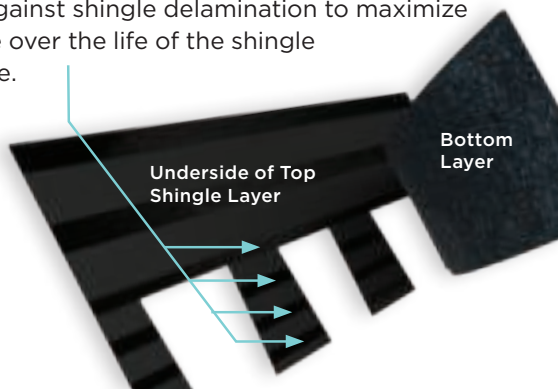

NailTrak®

Fast, Accurate, Visible

The new and improved **NailTrak** nailing line, a feature on CertainTeed designer shingles.

Now **NailTrak** is brighter than ever before, with high-visibility lines that stand out whether it's daybreak or dusk.

NailTrak removes the guesswork with three separately defined lines, creating a large area to guide your nailing and a smaller area for extreme steep-slope applications.

QuadraBond®

Advanced Layering

CertainTeed's specially formulated adhesive adheres shingle layers at four points, more than any other manufacturer. This superior bond provides greater protection against shingle delamination to maximize performance over the life of the shingle in any climate.