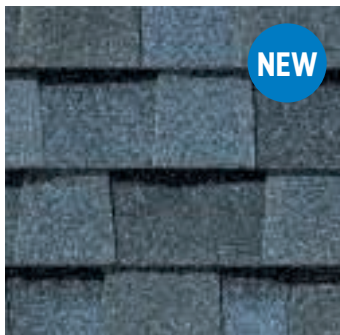

Max Def Coastal Blue