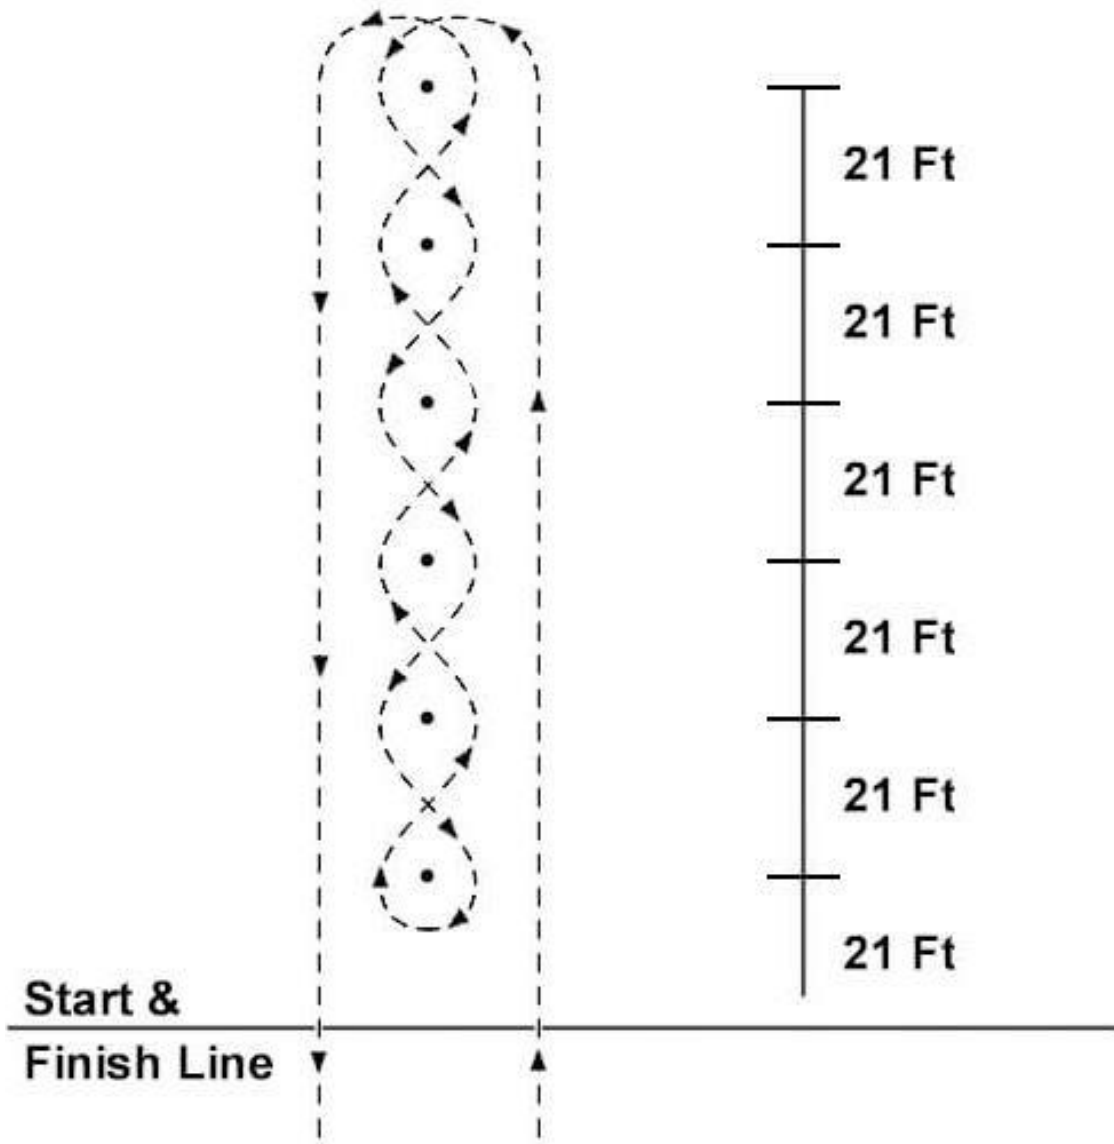

# Reverse Pole Keyhole

May be run either direction

# Washington Poles

Can be run either direction

# Lauren's Run

**TIMER LINE**

**Can be run either  
direction**