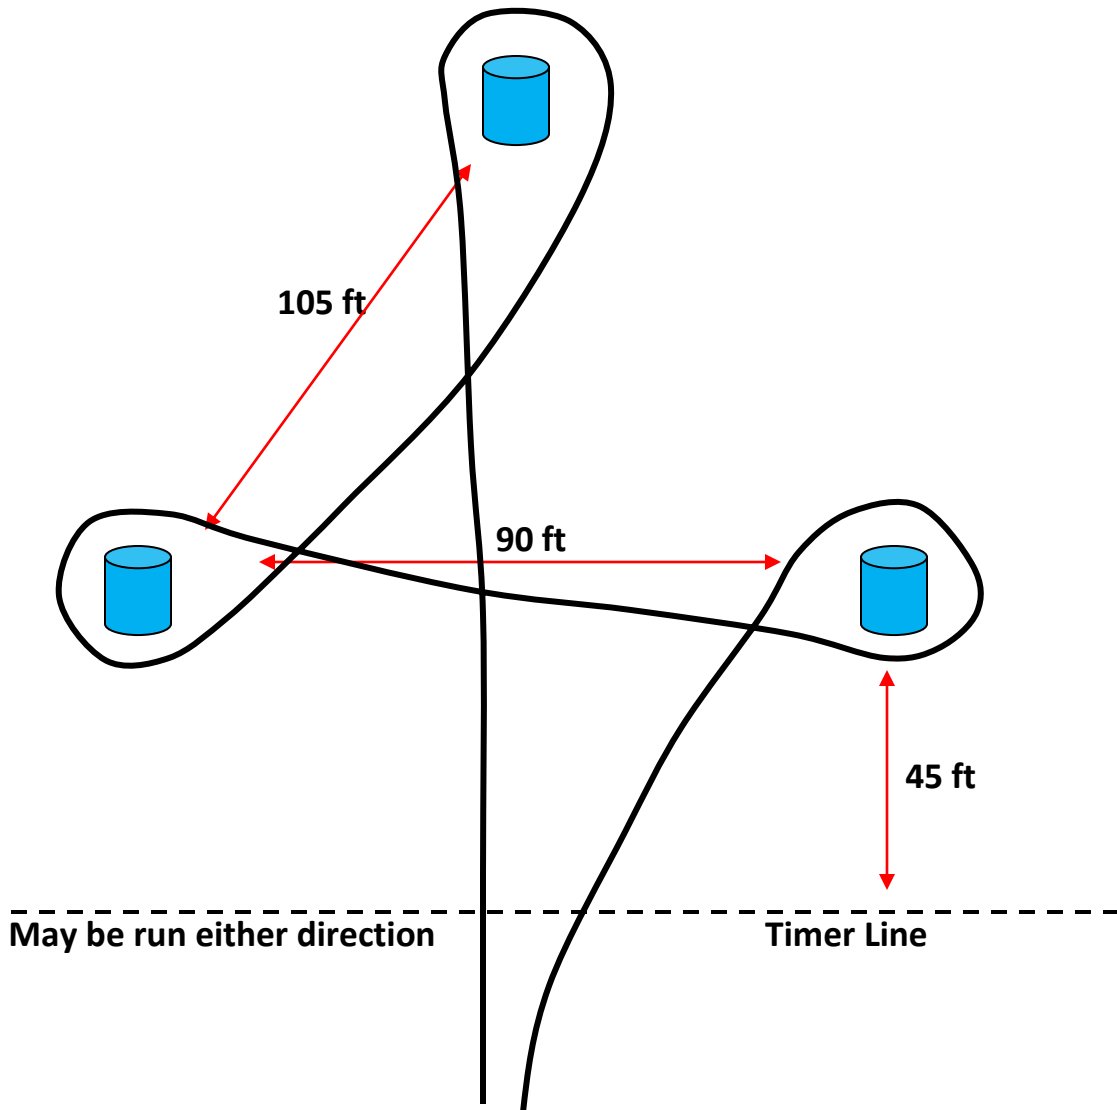

# Reverse Pole Keyhole

May be run either direction

# Washington Poles

Can be run either direction

# Lauren's Run

**TIMER LINE**

**Can be run either  
direction**