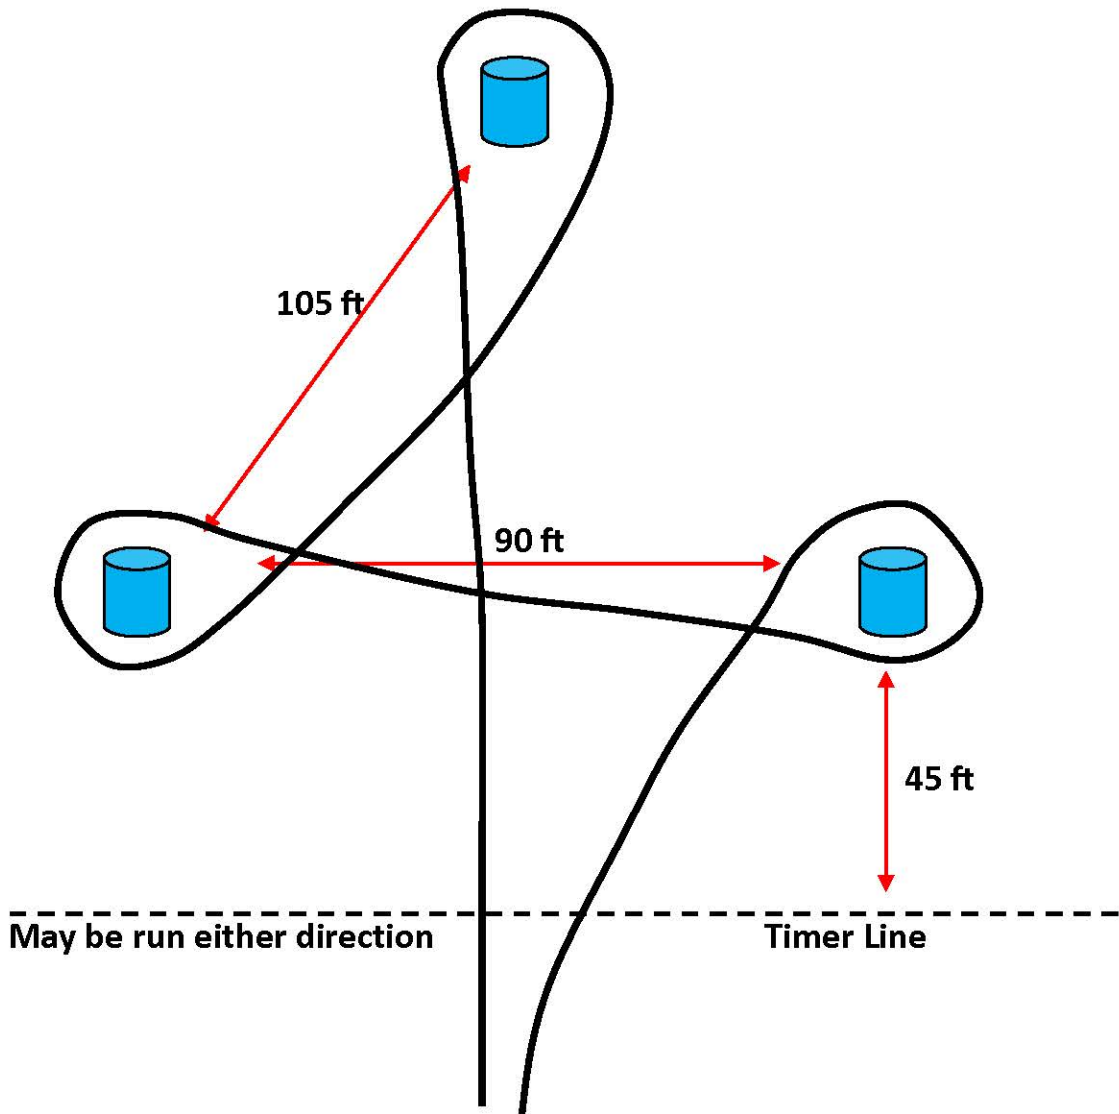

Cloverleaf Barrels

COUNTRY COWHORSE

Beginner Poles

Timer Line

May be run either direction

Washington Poles

Start &
Finish Line