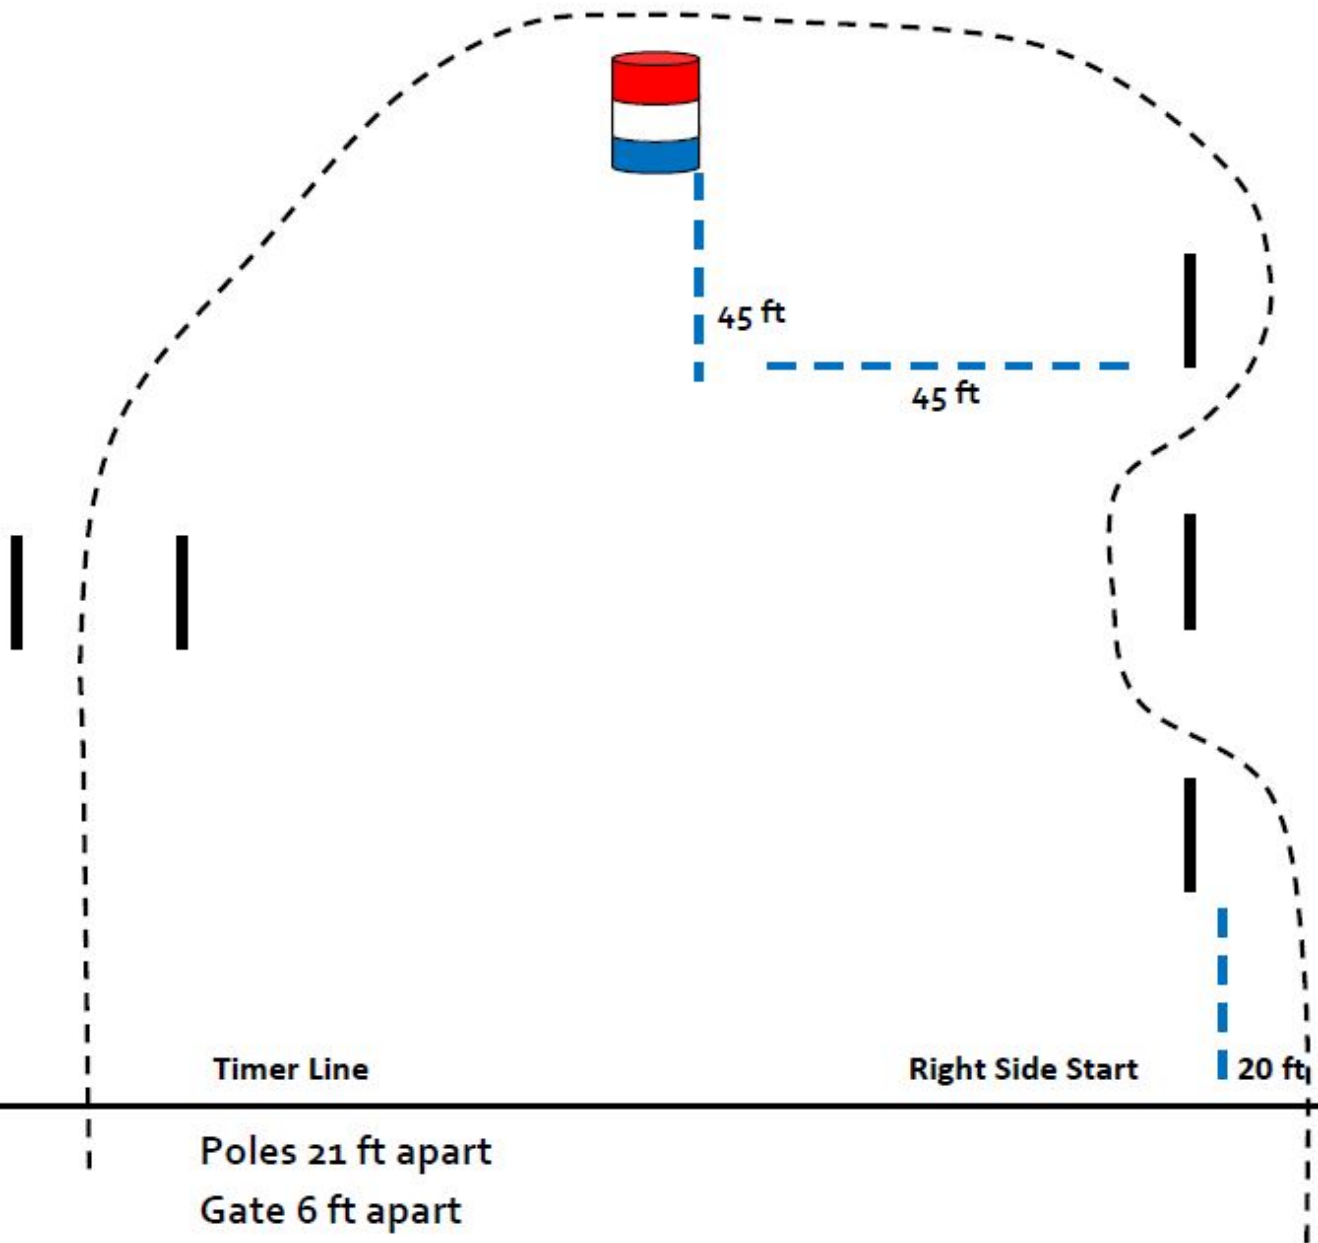

Cloverleaf Barrels

COUNTRY COWHORSE

Beginner Poles

Timer Line

May be run either direction

Washington Poles

Start &
Finish Line