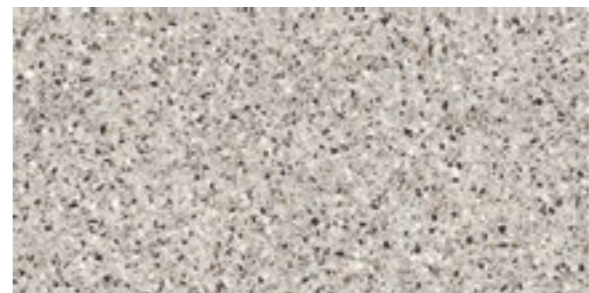

± 9,5

60×119,5

02692 | Venetian Marble Cloud Nat/Ret