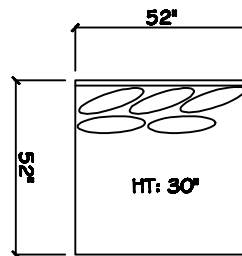

John Michael  
Designs

7700 / 7750 SERIES

Estate Bench Sofa

Bench Sofa

Chair 1/2 Chaise

1 - Arm XL Chaise (LAF or RAF)

1 - Arm Bench Sofa (LAF or RAF)

1 - Arm XL Bench Love Seat (LAF or RAF)

Chair 1/2

Armless XL Chaise (LAF or RAF)

Armless Bench Sofa (LAF or RAF)

Armless Bench Love Seat (LAF or RAF)

Corner

Dimensions are approximate with a variance of 1" to 3"