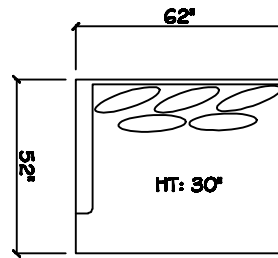

John Michael  
Designs

7700 / 7750 SERIES

Estate Bench Sofa

Bench Sofa

Chair 1/2 Chaise

1 - Arm XL Chaise (LAF or RAF)

1 - Arm Bench Sofa (LAF or RAF)

1 - Arm XL Bench Love Seat (LAF or RAF)

Chair 1/2

Armless XL Chaise (LAF or RAF)

Armless Bench Sofa (LAF or RAF)

Armless Bench Love Seat (LAF or RAF)

Corner

Dimensions are approximate with a variance of 1" to 3"