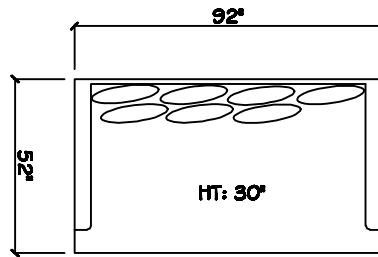

John Michael  
Designs

7700 / 7750 SERIES

Estate Bench Sofa

Bench Sofa

Chair 1/2 Chaise

1 - Arm XL Chaise (LAF or RAF)

1 - Arm Bench Sofa (LAF or RAF)

1 - Arm XL Bench Love Seat (LAF or RAF)

Chair 1/2

Armless XL Chaise (LAF or RAF)

Armless Bench Sofa (LAF or RAF)

Armless Bench Love Seat (LAF or RAF)

Corner

Dimensions are approximate with a variance of 1" to 3"