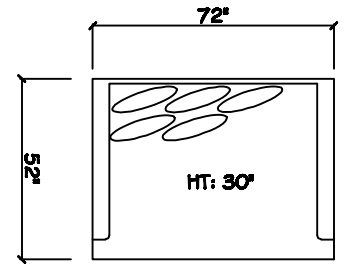

John Michael  
Designs

7700 / 7750 SERIES

Estate Bench Sofa

Bench Sofa

Chair 1/2 Chaise

1 - Arm XL Chaise (LAF or RAF)

1 - Arm Bench Sofa (LAF or RAF)

1 - Arm XL Bench Love Seat (LAF or RAF)

Chair 1/2

Armless XL Chaise (LAF or RAF)

Armless Bench Sofa (LAF or RAF)

Armless Bench Love Seat (LAF or RAF)

Corner

Dimensions are approximate with a variance of 1" to 3"