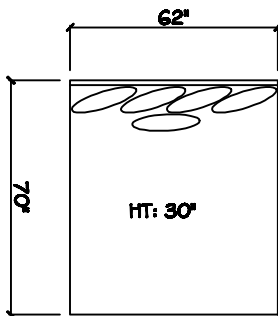

John Michael  
Designs

7700 / 7750 SERIES

Estate Bench Sofa

Bench Sofa

Chair 1/2 Chaise

1 - Arm XL Chaise (LAF or RAF)

1 - Arm Bench Sofa (LAF or RAF)

1 - Arm XL Bench Love Seat (LAF or RAF)

Chair 1/2

Armless XL Chaise (LAF or RAF)

Armless Bench Sofa (LAF or RAF)

Armless Bench Love Seat (LAF or RAF)

Corner

Dimensions are approximate with a variance of 1" to 3"