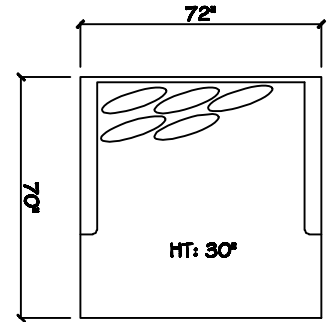

John Michael  
Designs

7700 / 7750 SERIES

Estate Bench Sofa

Bench Sofa

Chair 1/2 Chaise

1 - Arm XL Chaise (LAF or RAF)

1 - Arm Bench Sofa (LAF or RAF)

1 - Arm XL Bench Love Seat (LAF or RAF)

Chair 1/2

Armless XL Chaise (LAF or RAF)

Armless Bench Sofa (LAF or RAF)

Armless Bench Love Seat (LAF or RAF)

Corner

Dimensions are approximate with a variance of 1" to 3"