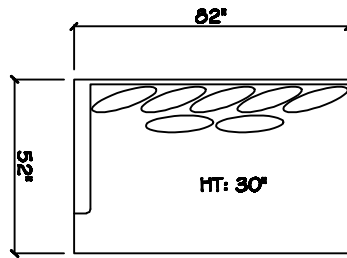

John Michael  
Designs

7700 / 7750 SERIES

Estate Bench Sofa

Bench Sofa

Chair 1/2 Chaise

1 - Arm XL Chaise (LAF or RAF)

1 - Arm Bench Sofa (LAF or RAF)

1 - Arm XL Bench Love Seat (LAF or RAF)

Chair 1/2

Armless XL Chaise (LAF or RAF)

Armless Bench Sofa (LAF or RAF)

Armless Bench Love Seat (LAF or RAF)

Corner

Dimensions are approximate with a variance of 1" to 3"