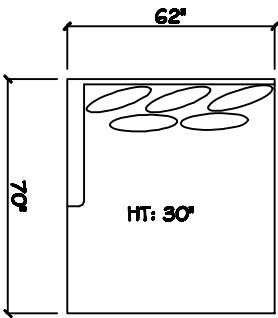

John Michael  
Designs

7700 / 7750 SERIES

Estate Bench Sofa

Bench Sofa

Chair 1/2 Chaise

1 - Arm XL Chaise (LAF or RAF)

1 - Arm Bench Sofa (LAF or RAF)

1 - Arm XL Bench Love Seat (LAF or RAF)

Chair 1/2

Armless XL Chaise (LAF or RAF)

Armless Bench Sofa (LAF or RAF)

Armless Bench Love Seat (LAF or RAF)

Corner

Dimensions are approximate with a variance of 1" to 3"