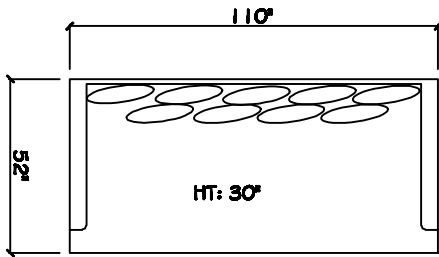

John Michael  
Designs

7700 / 7750 SERIES

Estate Bench Sofa

Bench Sofa

Chair 1/2 Chaise

1 - Arm XL Chaise (LAF or RAF)

1 - Arm Bench Sofa (LAF or RAF)

1 - Arm XL Bench Love Seat (LAF or RAF)

Chair 1/2

Armless XL Chaise (LAF or RAF)

Armless Bench Sofa (LAF or RAF)

Armless Bench Love Seat (LAF or RAF)

Corner

Dimensions are approximate with a variance of 1" to 3"