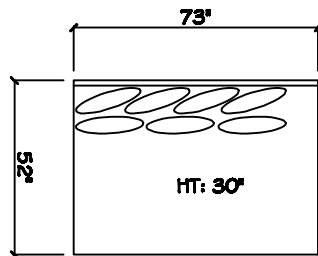

John Michael  
Designs

7700 / 7750 SERIES

Estate Bench Sofa

Bench Sofa

Chair 1/2 Chaise

1 - Arm XL Chaise (LAF or RAF)

1 - Arm Bench Sofa (LAF or RAF)

1 - Arm XL Bench Love Seat (LAF or RAF)

Chair 1/2

Armless XL Chaise (LAF or RAF)

Armless Bench Sofa (LAF or RAF)

Armless Bench Love Seat (LAF or RAF)

Corner

Dimensions are approximate with a variance of 1" to 3"