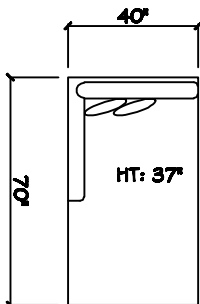

## 1000 SERIES

1000

Sofa

Love Seat

Chair

Armless Sofa

Armless Love Seat

Armless Chair

Tuxedo Sofa (LAF or RAF)

1 - Arm Sofa (LAF or RAF)

1 - Arm Love Seat (LAF or RAF)

1 - Arm Chaise (LAF or RAF)

1 - Arm Chair (LAF or RAF)

Corner

Dimensions are approximate with a variance of 1" to 3"