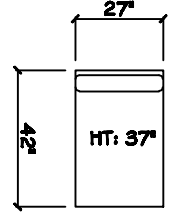

## 1000 SERIES

1000

Sofa

Love Seat

Chair

Armless Sofa

Armless Love Seat

Armless Chair

Tuxedo Sofa (LAF or RAF)

1 - Arm Sofa (LAF or RAF)

1 - Arm Love Seat (LAF or RAF)

1 - Arm Chaise (LAF or RAF)

1 - Arm Chair (LAF or RAF)

Corner

Dimensions are approximate with a variance of 1" to 3"