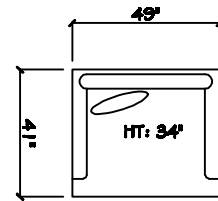

John Michael
Designs

7080 Maya

Estate Bench Sofa

Bench Sofa

Chair 1/2

Swivel Chair 1/2

1 - Arm Bench Sofa (LAF or RAF)

1 - Arm Full Bench Tuq (LAF or RAF)

1 - Arm Chaise (LAF or RAF)

Armless Bench Sofa

1 - Arm Chair 1/2 (LAF or RAF)

Armless Chair 1/2

Corner

Dimensions are approximate with a variance of 1" to 3"