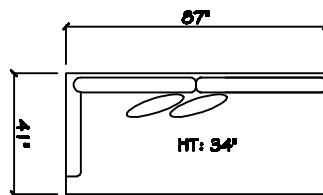

John Michael
Designs

7080 Maya

Estate Bench Sofa

Bench Sofa

Chair 1/2

Swivel Chair 1/2

1 - Arm Bench Sofa (LAF or RAF)

1 - Arm Full Bench Tuq (LAF or RAF)

1 - Arm Chaise (LAF or RAF)

Armless Bench Sofa

1 - Arm Chair 1/2 (LAF or RAF)

Armless Chair 1/2

Corner

Dimensions are approximate with a variance of 1" to 3"