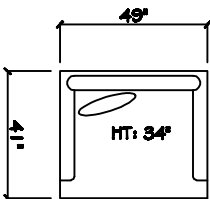

John Michael
Designs

7080 Maya

Estate Bench Sofa

Bench Sofa

Chair 1/2

Swivel Chair 1/2

1 - Arm Bench Sofa (LAF or RAF)

1 - Arm Full Bench Tuq (LAF or RAF)

1 - Arm Chaise (LAF or RAF)

Armless Bench Sofa

1 - Arm Chair 1/2 (LAF or RAF)

Armless Chair 1/2

Corner

Dimensions are approximate with a variance of 1" to 3"