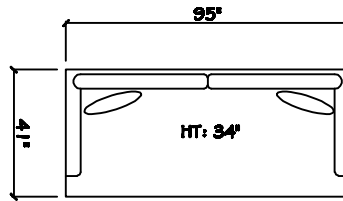

John Michael
Designs

7080 Maya

Estate Bench Sofa

Bench Sofa

Chair 1/2

Swivel Chair 1/2

1 - Arm Bench Sofa (LAF or RAF)

1 - Arm Full Bench Tuq (LAF or RAF)

1 - Arm Chaise (LAF or RAF)

Armless Bench Sofa

1 - Arm Chair 1/2 (LAF or RAF)

Armless Chair 1/2

Corner

Dimensions are approximate with a variance of 1" to 3"