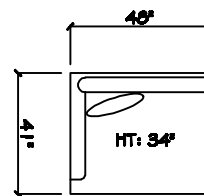

John Michael
Designs

7080 Maya

Estate Bench Sofa

Bench Sofa

Chair 1/2

Swivel Chair 1/2

1 - Arm Bench Sofa (LAF or RAF)

1 - Arm Full Bench Tuq (LAF or RAF)

1 - Arm Chaise (LAF or RAF)

Armless Bench Sofa

1 - Arm Chair 1/2 (LAF or RAF)

Armless Chair 1/2

Corner

Dimensions are approximate with a variance of 1" to 3"