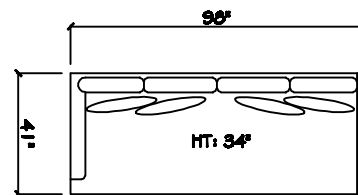

John Michael
Designs

7080 Maya

Estate Bench Sofa

Bench Sofa

Chair 1/2

Swivel Chair 1/2

1 - Arm Bench Sofa (LAF or RAF)

1 - Arm Full Bench Tuq (LAF or RAF)

1 - Arm Chaise (LAF or RAF)

Armless Bench Sofa

1 - Arm Chair 1/2 (LAF or RAF)

Armless Chair 1/2

Corner

Dimensions are approximate with a variance of 1" to 3"