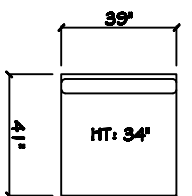

John Michael
Designs

7080 Maya

Estate Bench Sofa

Bench Sofa

Chair 1/2

Swivel Chair 1/2

1 - Arm Bench Sofa (LAF or RAF)

1 - Arm Full Bench Tuq (LAF or RAF)

1 - Arm Chaise (LAF or RAF)

Armless Bench Sofa

1 - Arm Chair 1/2 (LAF or RAF)

Armless Chair 1/2

Corner

Dimensions are approximate with a variance of 1" to 3"