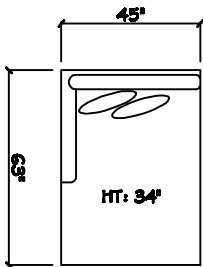

John Michael
Designs

7080 Maya

Estate Bench Sofa

Bench Sofa

Chair 1/2

Swivel Chair 1/2

1 - Arm Bench Sofa (LAF or RAF)

1 - Arm Full Bench Tuq (LAF or RAF)

1 - Arm Chaise (LAF or RAF)

Armless Bench Sofa

1 - Arm Chair 1/2 (LAF or RAF)

Armless Chair 1/2

Corner

Dimensions are approximate with a variance of 1" to 3"