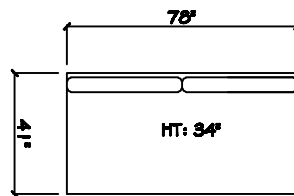

John Michael
Designs

7080 Maya

Estate Bench Sofa

Bench Sofa

Chair 1/2

Swivel Chair 1/2

1 - Arm Bench Sofa (LAF or RAF)

1 - Arm Full Bench Tuq (LAF or RAF)

1 - Arm Chaise (LAF or RAF)

Armless Bench Sofa

1 - Arm Chair 1/2 (LAF or RAF)

Armless Chair 1/2

Corner

Dimensions are approximate with a variance of 1" to 3"