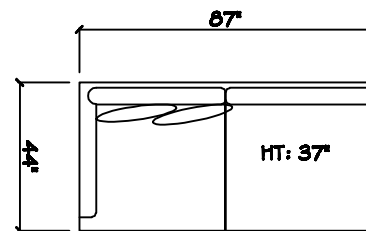

John Michael Designs

4450 SERIES

Sofa

Bench Love Seat

Chair 1/2

Swivel Chair 1/2

1 - Arm Bench Tux Sofa (LAF or RAF)

2 Cushion Armless Sofa

Armless Bench Love Seat

1 - Arm Chaise (LAF or RAF)

1 - Arm XL Chaise (LAF or RAF)

1 - Arm Sofa (LAF or RAF)

1 - Arm Bench Love Seat (LAF or RAF)

1 - Arm Chair 1/2 (LAF or RAF)

Armless Chair 1/2

Corner

Dimensions are approximate with a variance of 1" to 3"