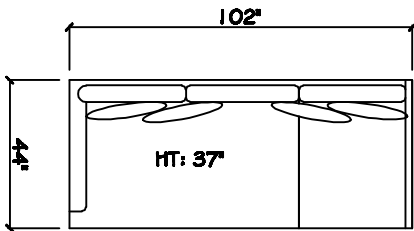

John Michael Designs

4450 SERIES

Sofa

Bench Love Seat

Chair 1/2

Swivel Chair 1/2

1 - Arm Bench Tux Sofa (LAF or RAF)

2 Cushion Armless Sofa

Armless Bench Love Seat

1 - Arm Chaise (LAF or RAF)

1 - Arm XL Chaise (LAF or RAF)

1 - Arm Sofa (LAF or RAF)

1 - Arm Bench Love Seat (LAF or RAF)

1 - Arm Chair 1/2 (LAF or RAF)

Armless Chair 1/2

Corner

Dimensions are approximate with a variance of 1" to 3"