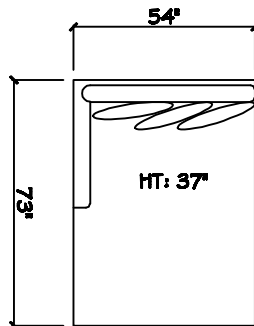

John Michael Designs

4450 SERIES

Sofa

Bench Love Seat

Chair 1/2

Swivel Chair 1/2

1 - Arm Bench Tux Sofa (LAF or RAF)

2 Cushion Armless Sofa

Armless Bench Love Seat

1 - Arm Chaise (LAF or RAF)

1 - Arm XL Chaise (LAF or RAF)

1 - Arm Sofa (LAF or RAF)

1 - Arm Bench Love Seat (LAF or RAF)

1 - Arm Chair 1/2 (LAF or RAF)

Armless Chair 1/2

Corner

Dimensions are approximate with a variance of 1" to 3"