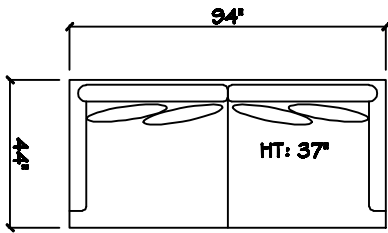

John Michael Designs

4450 SERIES

Sofa

Bench Love Seat

Chair 1/2

Swivel Chair 1/2

1 - Arm Bench Tux Sofa (LAF or RAF)

2 Cushion Armless Sofa

Armless Bench Love Seat

1 - Arm Chaise (LAF or RAF)

1 - Arm XL Chaise (LAF or RAF)

1 - Arm Sofa (LAF or RAF)

1 - Arm Bench Love Seat (LAF or RAF)

1 - Arm Chair 1/2 (LAF or RAF)

Armless Chair 1/2

Corner

Dimensions are approximate with a variance of 1" to 3"