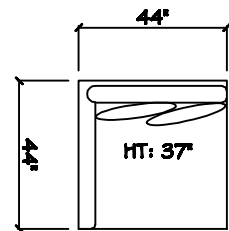

Armless Bench Love Seat

1 - Arm Chaise (LAF or RAF)

1 - Arm XL Chaise (LAF or RAF)

1 - Arm Sofa (LAF or RAF)

1 - Arm Bench Love Seat (LAF or RAF)

1 - Arm Chair 1/2 (LAF or RAF)

Armless Chair 1/2

Corner

Dimensions are approximate with a variance of 1" to 3"