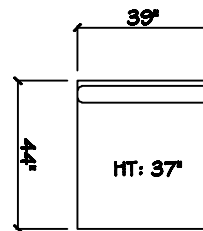

Armless Bench Love Seat

1 - Arm Chaise (LAF or RAF)

1 - Arm XL Chaise (LAF or RAF)

1 - Arm Sofa (LAF or RAF)

1 - Arm Bench Love Seat (LAF or RAF)

1 - Arm Chair 1/2 (LAF or RAF)

Armless Chair 1/2

Corner

Dimensions are approximate with a variance of 1" to 3"