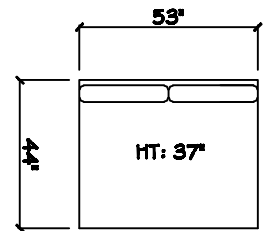

John Michael Designs

4450 SERIES

Sofa

Bench Love Seat

Chair 1/2

Swivel Chair 1/2

1 - Arm Bench Tux Sofa (LAF or RAF)

2 Cushion Armless Sofa

Armless Bench Love Seat

1 - Arm Chaise (LAF or RAF)

1 - Arm XL Chaise (LAF or RAF)

1 - Arm Sofa (LAF or RAF)

1 - Arm Bench Love Seat (LAF or RAF)

1 - Arm Chair 1/2 (LAF or RAF)

Armless Chair 1/2

Corner

Dimensions are approximate with a variance of 1" to 3"