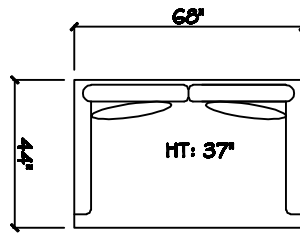

John Michael Designs

4450 SERIES

Sofa

Bench Love Seat

Chair 1/2

Swivel Chair 1/2

1 - Arm Bench Tux Sofa (LAF or RAF)

2 Cushion Armless Sofa

Armless Bench Love Seat

1 - Arm Chaise (LAF or RAF)

1 - Arm XL Chaise (LAF or RAF)

1 - Arm Sofa (LAF or RAF)

1 - Arm Bench Love Seat (LAF or RAF)

1 - Arm Chair 1/2 (LAF or RAF)

Armless Chair 1/2

Corner

Dimensions are approximate with a variance of 1" to 3"