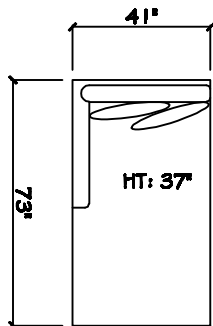

John Michael Designs

4450 SERIES

Sofa

Bench Love Seat

Chair 1/2

Swivel Chair 1/2

1 - Arm Bench Tux Sofa (LAF or RAF)

2 Cushion Armless Sofa

Armless Bench Love Seat

1 - Arm Chaise (LAF or RAF)

1 - Arm XL Chaise (LAF or RAF)

1 - Arm Sofa (LAF or RAF)

1 - Arm Bench Love Seat (LAF or RAF)

1 - Arm Chair 1/2 (LAF or RAF)

Armless Chair 1/2

Corner

Dimensions are approximate with a variance of 1" to 3"