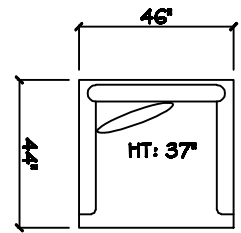

John Michael Designs

4450 SERIES

Sofa

Bench Love Seat

Chair 1/2

Swivel Chair 1/2

1 - Arm Bench Tux Sofa (LAF or RAF)

2 Cushion Armless Sofa

Armless Bench Love Seat

1 - Arm Chaise (LAF or RAF)

1 - Arm XL Chaise (LAF or RAF)

1 - Arm Sofa (LAF or RAF)

1 - Arm Bench Love Seat (LAF or RAF)

1 - Arm Chair 1/2 (LAF or RAF)

Armless Chair 1/2

Corner

Dimensions are approximate with a variance of 1" to 3"