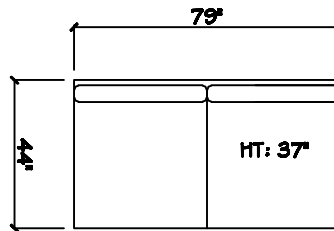

John Michael Designs

4450 SERIES

Sofa

Bench Love Seat

Chair 1/2

Swivel Chair 1/2

1 - Arm Bench Tux Sofa (LAF or RAF)

2 Cushion Armless Sofa

Armless Bench Love Seat

1 - Arm Chaise (LAF or RAF)

1 - Arm XL Chaise (LAF or RAF)

1 - Arm Sofa (LAF or RAF)

1 - Arm Bench Love Seat (LAF or RAF)

1 - Arm Chair 1/2 (LAF or RAF)

Armless Chair 1/2

Corner

Dimensions are approximate with a variance of 1" to 3"