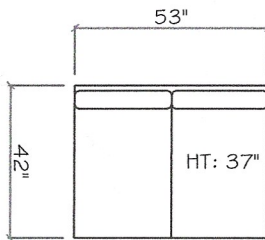

Armless Love Seat