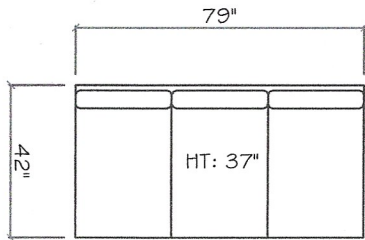

Armless Sofa