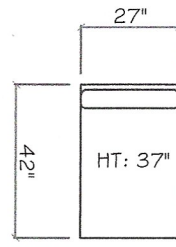

Armless Chair

Tuxedo Sofa (LAF or RAF)

1 - Arm Sofa (LAF or RAF)

1 - Arm Love Seat (LAF or RAF)

1 - Arm Chaise (LAF or RAF)

Corner

Dimensions are approximate with a variance of 1" to 3"