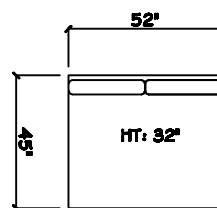

John Michael
Designs

1080 Belize

Bench Sofa

Chair

Swivel Chair

1 - Arm Bench Sofa (LAF or RAF)

1 - Arm Bench Love Seat (LAF or RAF)

Bench Tuxedo Sofa (LAF or RAF)

1 - Arm Chair 1/2

Armless Bench Sofa

Armless Bench Love Seat

1 - Arm Chaise (LAF or RAF)

Armless Chair 1/2

Corner

Dimensions are approximate with a variance of 1" to 3"