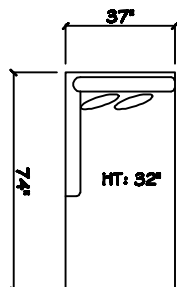

John Michael
Designs

1080 Belize

Bench Sofa

Chair

Swivel Chair

1 - Arm Bench Sofa (LAF or RAF)

1 - Arm Bench Love Seat (LAF or RAF)

Bench Tuxedo Sofa (LAF or RAF)

1 - Arm Chair 1/2

Armless Bench Sofa

Armless Bench Love Seat

1 - Arm Chaise (LAF or RAF)

Armless Chair 1/2

Corner

Dimensions are approximate with a variance of 1" to 3"