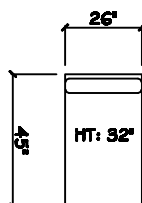

1 - Arm Chair 1/2

Armless Bench Sofa

Armless Bench Love Seat

1 - Arm Chaise (LAF or RAF)

Armless Chair 1/2

Corner

Dimensions are approximate with a variance of 1" to 3"