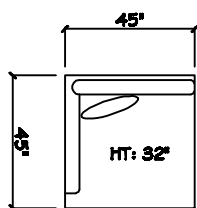

John Michael
Designs

1080 Belize

Bench Sofa

Chair

Swivel Chair

1 - Arm Bench Sofa (LAF or RAF)

1 - Arm Bench Love Seat (LAF or RAF)

Bench Tuxedo Sofa (LAF or RAF)

1 - Arm Chair 1/2

Armless Bench Sofa

Armless Bench Love Seat

1 - Arm Chaise (LAF or RAF)

Armless Chair 1/2

Corner

Dimensions are approximate with a variance of 1" to 3"