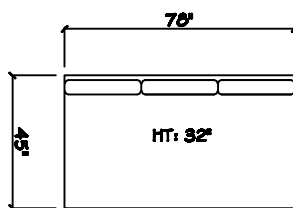

John Michael
Designs

1080 Belize

Bench Sofa

Chair

Swivel Chair

1 - Arm Bench Sofa (LAF or RAF)

1 - Arm Bench Love Seat (LAF or RAF)

Bench Tuxedo Sofa (LAF or RAF)

1 - Arm Chair 1/2

Armless Bench Sofa

Armless Bench Love Seat

1 - Arm Chaise (LAF or RAF)

Armless Chair 1/2

Corner

Dimensions are approximate with a variance of 1" to 3"