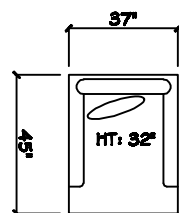

John Michael
Designs

1080 Belize

Bench Sofa

Chair

Swivel Chair

1 - Arm Bench Sofa (LAF or RAF)

1 - Arm Bench Love Seat (LAF or RAF)

Bench Tuxedo Sofa (LAF or RAF)

1 - Arm Chair 1/2

Armless Bench Sofa

Armless Bench Love Seat

1 - Arm Chaise (LAF or RAF)

Armless Chair 1/2

Corner

Dimensions are approximate with a variance of 1" to 3"