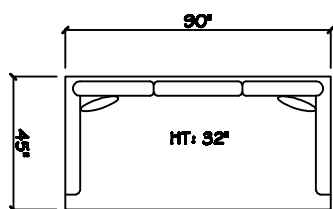

John Michael
Designs

1080 Belize

Bench Sofa

Chair

Swivel Chair

1 - Arm Bench Sofa (LAF or RAF)

1 - Arm Bench Love Seat (LAF or RAF)

Bench Tuxedo Sofa (LAF or RAF)

1 - Arm Chair 1/2

Armless Bench Sofa

Armless Bench Love Seat

1 - Arm Chaise (LAF or RAF)

Armless Chair 1/2

Corner

Dimensions are approximate with a variance of 1" to 3"