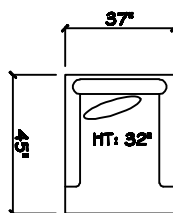

John Michael
Designs

1080 Belize

Bench Sofa

Chair

Swivel Chair

1 - Arm Bench Sofa (LAF or RAF)

1 - Arm Bench Love Seat (LAF or RAF)

Bench Tuxedo Sofa (LAF or RAF)

1 - Arm Chair 1/2

Armless Bench Sofa

Armless Bench Love Seat

1 - Arm Chaise (LAF or RAF)

Armless Chair 1/2

Corner

Dimensions are approximate with a variance of 1" to 3"