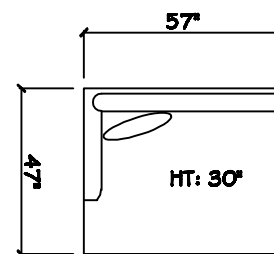

John Michael
Designs

5900 SERIES

Estate Sofa

Chair 1/2

1 - Arm Estate Sofa (LAF or RAP)

Corner

1 - Arm Chaise (LAF or RAP)

1 - Arm Chair 1/2

Armless Sofa

Armless Chair 1/2

Dimensions are approximate with a variance of 1" to 3"