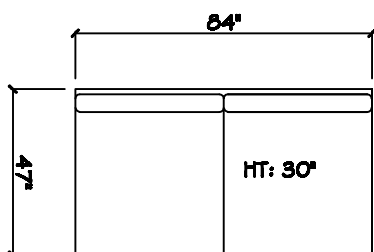

John Michael
Designs

5900 SERIES

Estate Sofa

Chair 1/2

1 - Arm Estate Sofa (LAF or RAP)

Corner

1 - Arm Chaise (LAF or RAP)

1 - Arm Chair 1/2

Armless Sofa

Armless Chair 1/2

Dimensions are approximate with a variance of 1" to 3"