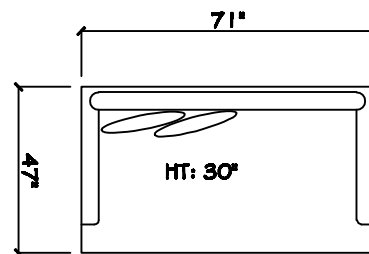

John Michael
Designs

5900 SERIES

Estate Sofa

Chair 1/2

1 - Arm Estate Sofa (LAF or RAP)

Corner

1 - Arm Chaise (LAF or RAP)

1 - Arm Chair 1/2

Armless Sofa

Armless Chair 1/2

Dimensions are approximate with a variance of 1" to 3"