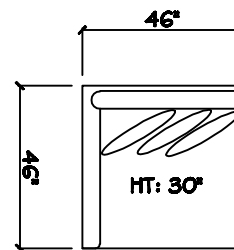

John Michael
Designs

5900 SERIES

Estate Sofa

Chair 1/2

1 - Arm Estate Sofa (LAF or RAP)

Corner

1 - Arm Chaise (LAF or RAP)

1 - Arm Chair 1/2

Armless Sofa

Armless Chair 1/2

Dimensions are approximate with a variance of 1" to 3"