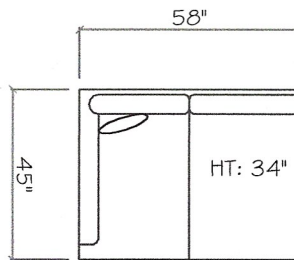

1 - Arm Love Seat (LAF or RAF)