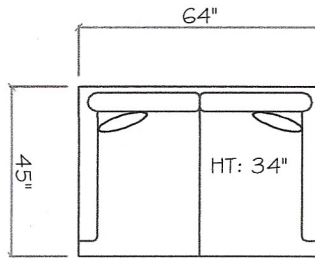

John Michael Designs

1300 SERIES

1300A - WITH ANTIQUE NAILHEADS
1300P - WITH PEWTER NAILHEADS

Love Seat

Dimensions are approximate with a variance of 1" to 3"