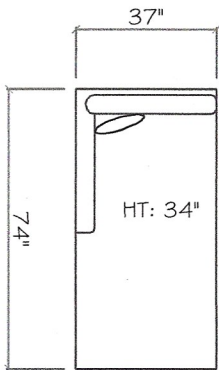

John Michael Designs

1300 SERIES

1300A - WITH ANTIQUE NAILHEADS
 1300P - WITH PEWTER NAILHEADS

Sofa

Love Seat

Chair

1 - Arm Sofa (LAF or RAF)

1 - Arm Love Seat (LAF or RAF)

Tuxedo Sofa (LAF or RAF)

1 - Arm Chaise (LAF or RAF)

Armless Sofa

62 inch Armless Sofa

Armless Love Seat

Corner

Armless Chair

Dimensions are approximate with a variance of 1" to 3"