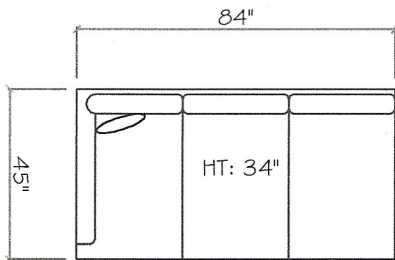

1 - Arm Sofa (LAF or RAF)