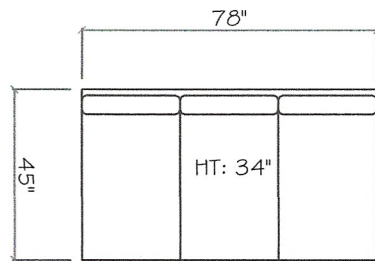

John Michael Designs

1300 SERIES

1300A - WITH ANTIQUE NAILHEADS
 1300P - WITH PEWTER NAILHEADS

Sofa

Love Seat

Chair

1 - Arm Sofa (LAF or RAF)

1 - Arm Love Seat (LAF or RAF)

Tuxedo Sofa (LAF or RAF)

1 - Arm Chaise (LAF or RAF)

Armless Sofa

62 inch Armless Sofa

Armless Love Seat

Corner

Armless Chair

Dimensions are approximate with a variance of 1" to 3"