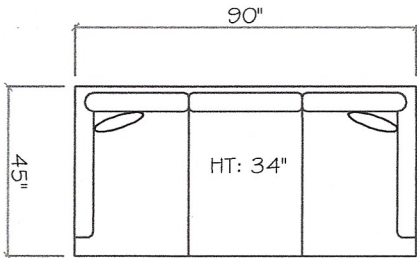

John Michael Designs

1300 SERIES

1300A - WITH ANTIQUE NAILHEADS
 1300P - WITH PEWTER NAILHEADS

Sofa

Love Seat

Chair

1 - Arm Sofa (LAF or RAF)

1 - Arm Love Seat (LAF or RAF)

Tuxedo Sofa (LAF or RAF)

1 - Arm Chaise (LAF or RAF)

Armless Sofa

62 inch Armless Sofa

Armless Love Seat

Corner

Armless Chair

Dimensions are approximate with a variance of 1" to 3"