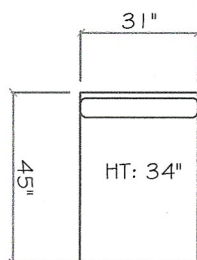

Tuxedo Sofa (LAF or RAF)

1 - Arm Chaise (LAF or RAF)

Armless Sofa

62 inch Armless Sofa

Armless Love Seat

Corner

Armless Chair

Dimensions are approximate with a variance of 1" to 3"