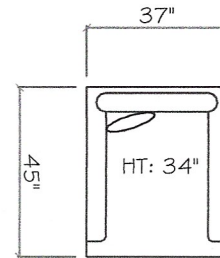

John Michael Designs

1300 SERIES

1300A - WITH ANTIQUE NAILHEADS
1300P - WITH PEWTER NAILHEADS

Chair

Dimensions are approximate with a variance of 1" to 3"