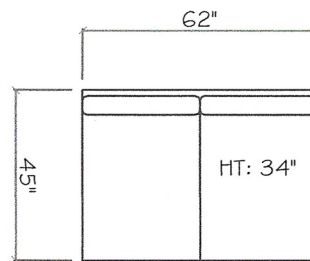

John Michael Designs

1300 SERIES

1300A - WITH ANTIQUE NAILHEADS
 1300P - WITH PEWTER NAILHEADS

Sofa

Love Seat

Chair

1 - Arm Sofa (LAF or RAF)

1 - Arm Love Seat (LAF or RAF)

Tuxedo Sofa (LAF or RAF)

1 - Arm Chaise (LAF or RAF)

Armless Sofa

62 inch Armless Sofa

Armless Love Seat

Corner

Armless Chair

Dimensions are approximate with a variance of 1" to 3"