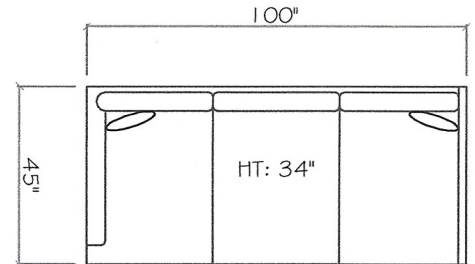

John Michael Designs

1300 SERIES

1300A - WITH ANTIQUE NAILHEADS
 1300P - WITH PEWTER NAILHEADS

Sofa

Love Seat

Chair

1 - Arm Sofa (LAF or RAF)

1 - Arm Love Seat (LAF or RAF)

Tuxedo Sofa (LAF or RAF)

1 - Arm Chaise (LAF or RAF)

Armless Sofa

62 inch Armless Sofa

Armless Love Seat

Corner

Armless Chair

Dimensions are approximate with a variance of 1" to 3"