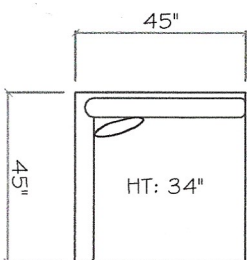

Tuxedo Sofa (LAF or RAF)

1 - Arm Chaise (LAF or RAF)

Armless Sofa

62 inch Armless Sofa

Armless Love Seat

Corner

Armless Chair

Dimensions are approximate with a variance of 1" to 3"