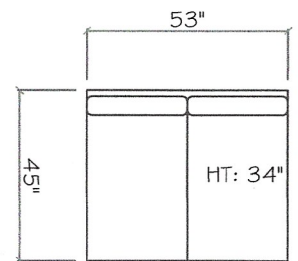

Tuxedo Sofa (LAF or RAF)

1 - Arm Chaise (LAF or RAF)

Armless Sofa

62 inch Armless Sofa

Armless Love Seat

Corner

Armless Chair

Dimensions are approximate with a variance of 1" to 3"