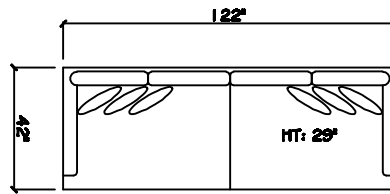

John Michael  
Designs

7200 SERIES

10 Foot Sofa - 3 Cushion

10 Foot Sofa - 2 Cushion

Estate Sofa

Sofa

1 Arm Corner Love Tux

Armless Sofa

1 Arm Corner Tux Chaise

Chair 1/2 XL Chaise

Chair 1/2

Armless Chair 1/2

Divan Bed

Corner

44 x 44 Dumper Ottoman

Dimensions are approximate with a variance of 1" to 3"