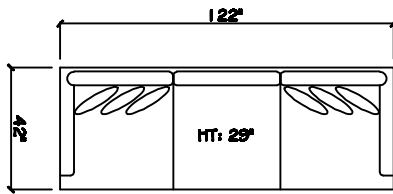

John Michael  
Designs

7200 SERIES

10 Foot Sofa - 3 Cushion

10 Foot Sofa - 2 Cushion

Estate Sofa

Sofa

1 Arm Corner Love Tux

Armless Sofa

1 Arm Corner Tux Chaise

Chair 1/2 XL Chaise

Chair 1/2

Armless Chair 1/2

Divan Bed

Corner

44 x 44 Dumper Ottoman

Dimensions are approximate with a variance of 1" to 3"