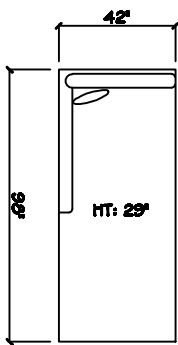

John Michael  
Designs

7200 SERIES

10 Foot Sofa - 3 Cushion

10 Foot Sofa - 2 Cushion

Estate Sofa

Sofa

1 Arm Corner Love Tux

Armless Sofa

1 Arm Corner Tux Chaise

Chair 1/2 XL Chaise

Chair 1/2

Armless Chair 1/2

Divan Bed

Corner

44 x 44 Dumper Ottoman

Dimensions are approximate with a variance of 1" to 3"