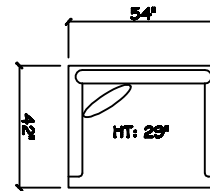

John Michael  
Designs

7200 SERIES

10 Foot Sofa - 3 Cushion

10 Foot Sofa - 2 Cushion

Estate Sofa

Sofa

1 Arm Corner Love Tux

Armless Sofa

1 Arm Corner Tux Chaise

Chair 1/2 XL Chaise

Chair 1/2

Armless Chair 1/2

Divan Bed

Corner

44 x 44 Dumper Ottoman

Dimensions are approximate with a variance of 1" to 3"