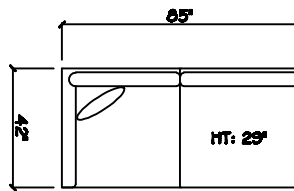

John Michael  
Designs

7200 SERIES

10 Foot Sofa - 3 Cushion

10 Foot Sofa - 2 Cushion

Estate Sofa

Sofa

1 Arm Corner Love Tux

Armless Sofa

1 Arm Corner Tux Chaise

Chair 1/2 XL Chaise

Chair 1/2

Armless Chair 1/2

Divan Bed

Corner

44 x 44 Dumper Ottoman

Dimensions are approximate with a variance of 1" to 3"