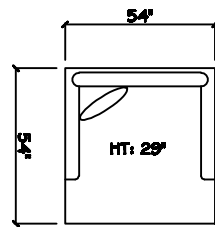

John Michael  
Designs

7200 SERIES

10 Foot Sofa - 3 Cushion

10 Foot Sofa - 2 Cushion

Estate Sofa

Sofa

1 Arm Corner Love Tux

Armless Sofa

1 Arm Corner Tux Chaise

Chair 1/2 XL Chaise

Chair 1/2

Armless Chair 1/2

Divan Bed

Corner

44 x 44 Dumper Ottoman

Dimensions are approximate with a variance of 1" to 3"