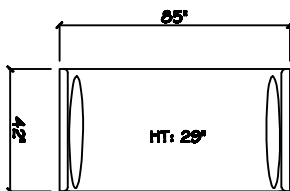

1 Arm Corner Tux Chaise

Chair 1/2 XL Chaise

Chair 1/2

Armless Chair 1/2

Divan Bed

Corner

44 x 44 Dumper Ottoman

Dimensions are approximate with a variance of 1" to 3"