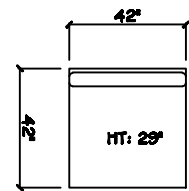

John Michael  
Designs

7200 SERIES

10 Foot Sofa - 3 Cushion

10 Foot Sofa - 2 Cushion

Estate Sofa

Sofa

1 Arm Corner Love Tux

Armless Sofa

1 Arm Corner Tux Chaise

Chair 1/2 XL Chaise

Chair 1/2

Armless Chair 1/2

Divan Bed

Corner

44 x 44 Dumper Ottoman

Dimensions are approximate with a variance of 1" to 3"