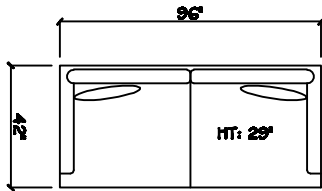

John Michael  
Designs

7200 SERIES

10 Foot Sofa - 3 Cushion

10 Foot Sofa - 2 Cushion

Estate Sofa

Sofa

1 Arm Corner Love Tux

Armless Sofa

1 Arm Corner Tux Chaise

Chair 1/2 XL Chaise

Chair 1/2

Armless Chair 1/2

Divan Bed

Corner

44 x 44 Dumper Ottoman

Dimensions are approximate with a variance of 1" to 3"