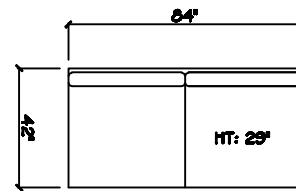

John Michael  
Designs

7200 SERIES

10 Foot Sofa - 3 Cushion

10 Foot Sofa - 2 Cushion

Estate Sofa

Sofa

1 Arm Corner Love Tux

Armless Sofa

1 Arm Corner Tux Chaise

Chair 1/2 XL Chaise

Chair 1/2

Armless Chair 1/2

Divan Bed

Corner

44 x 44 Dumper Ottoman

Dimensions are approximate with a variance of 1" to 3"