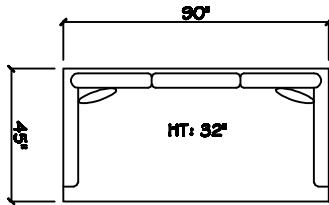

John Michael  
Designs

1380 Commerce

Bench Sofa

Chair

Swivel Chair

1 - Arm Bench Sofa (LAF or RAF)

1 - Arm Bench Love Seat (LAF or RAF)

Bench Tuxedo Sofa (LAF or RAF)

1 - Arm Chaise (LAF or RAF)

Armless Bench Sofa

Armless Bench Love Seat

Armless Chair 1/2

Corner

Dimensions are approximate with a variance of 1" to 3"