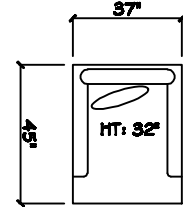

John Michael  
Designs

1380 Commerce

Bench Sofa

Chair

Swivel Chair

1 - Arm Bench Sofa (LAF or RAF)

1 - Arm Bench Love Seat (LAF or RAF)

Bench Tuxedo Sofa (LAF or RAF)

1 - Arm Chaise (LAF or RAF)

Armless Bench Sofa

Armless Bench Love Seat

Armless Chair 1/2

Corner

Dimensions are approximate with a variance of 1" to 3"