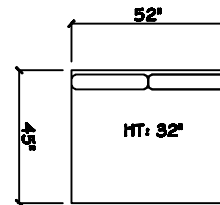

John Michael  
Designs

1380 Commerce

Bench Sofa

Chair

Swivel Chair

1 - Arm Bench Sofa (LAF or RAF)

1 - Arm Bench Love Seat (LAF or RAF)

Bench Tuxedo Sofa (LAF or RAF)

1 - Arm Chaise (LAF or RAF)

Armless Bench Sofa

Armless Bench Love Seat

Armless Chair 1/2

Corner

Dimensions are approximate with a variance of 1" to 3"