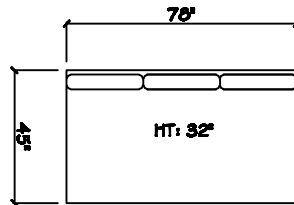

John Michael  
Designs

1380 Commerce

Bench Sofa

Chair

Swivel Chair

1 - Arm Bench Sofa (LAF or RAF)

1 - Arm Bench Love Seat (LAF or RAF)

Bench Tuxedo Sofa (LAF or RAF)

1 - Arm Chaise (LAF or RAF)

Armless Bench Sofa

Armless Bench Love Seat

Armless Chair 1/2

Corner

Dimensions are approximate with a variance of 1" to 3"