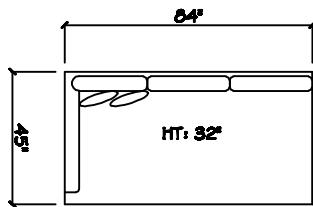

John Michael  
Designs

1380 Commerce

Bench Sofa

Chair

Swivel Chair

1 - Arm Bench Sofa (LAF or RAF)

1 - Arm Bench Love Seat (LAF or RAF)

Bench Tuxedo Sofa (LAF or RAF)

1 - Arm Chaise (LAF or RAF)

Armless Bench Sofa

Armless Bench Love Seat

Armless Chair 1/2

Corner

Dimensions are approximate with a variance of 1" to 3"