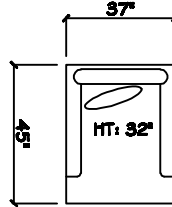

John Michael  
Designs

1380 Commerce

Bench Sofa

Chair

Swivel Chair

1 - Arm Bench Sofa (LAF or RAF)

1 - Arm Bench Love Seat (LAF or RAF)

Bench Tuxedo Sofa (LAF or RAF)

1 - Arm Chaise (LAF or RAF)

Armless Bench Sofa

Armless Bench Love Seat

Armless Chair 1/2

Corner

Dimensions are approximate with a variance of 1" to 3"