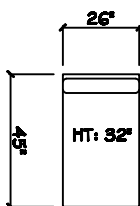

John Michael  
Designs

1380 Commerce

Bench Sofa

Chair

Swivel Chair

1 - Arm Bench Sofa (LAF or RAF)

1 - Arm Bench Love Seat (LAF or RAF)

Bench Tuxedo Sofa (LAF or RAF)

1 - Arm Chaise (LAF or RAF)

Armless Bench Sofa

Armless Bench Love Seat

Armless Chair 1/2

Corner

Dimensions are approximate with a variance of 1" to 3"