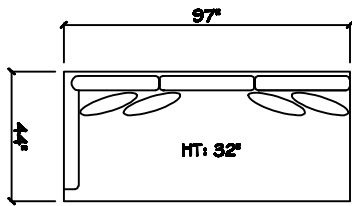

John Michael
Designs

1680 Barbados

Estate Sofa

Bence Sofa

Apt Bench Sofa

Chair 1/2

Swivel Chair 1/2

Bench Tuxedo Sofa (LAF or RAF)

1 - Arm Estate Bench Sofa (LAF or RAF)

1 - Arm Apt Bench Sofa (LAF or RAF)

1 - Arm Chaise (LAF or RAF)

Armless Bench Sofa

Armless Chair 1/2

Corner

Dimensions are approximate with a variance of 1" to 3"