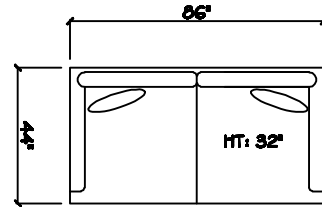

John Michael
Designs

1680 Barbados

Estate Sofa

Bence Sofa

Apt Bench Sofa

Chair 1/2

Swivel Chair 1/2

Bench Tuxedo Sofa (LAF or RAF)

1 - Arm Estate Bench Sofa (LAF or RAF)

1 - Arm Apt Bench Sofa (LAF or RAF)

1 - Arm Chaise (LAF or RAF)

Armless Bench Sofa

Armless Chair 1/2

Corner

Dimensions are approximate with a variance of 1" to 3"