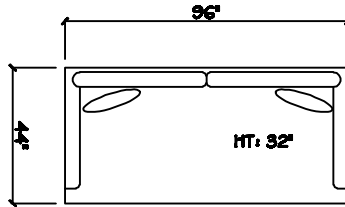

John Michael
Designs

1680 Barbados

Estate Sofa

Bence Sofa

Apt Bench Sofa

Chair 1/2

Swivel Chair 1/2

Bench Tuxedo Sofa (LAF or RAF)

1 - Arm Estate Bench Sofa (LAF or RAF)

1 - Arm Apt Bench Sofa (LAF or RAF)

1 - Arm Chaise (LAF or RAF)

Armless Bench Sofa

Armless Chair 1/2

Corner

Dimensions are approximate with a variance of 1" to 3"