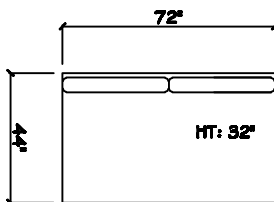

John Michael
Designs

1680 Barbados

Estate Sofa

Bence Sofa

Apt Bench Sofa

Chair 1/2

Swivel Chair 1/2

Bench Tuxedo Sofa (LAF or RAF)

1 - Arm Estate Bench Sofa (LAF or RAF)

1 - Arm Apt Bench Sofa (LAF or RAF)

1 - Arm Chaise (LAF or RAF)

Armless Bench Sofa

Armless Chair 1/2

Corner

Dimensions are approximate with a variance of 1" to 3"