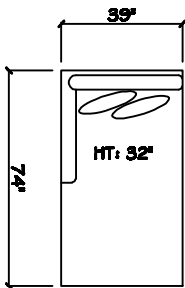

John Michael
Designs

1780 Tripoli

Estate Bench Sofa

Bench Sofa

Chair 1/2

Swivel Chair 1/2

Tuxedo Bench Sofa (LAF or RAF)

1 - Arm Bench Sofa (LAF or RAF)

1 - Arm Chaise (LAF or RAF)

1 - Arm Bench Love Seat (LAF or RAF)

Armless Bench Sofa

Armless Bench Love Seat

Armless Chair 1/2

Corner

Dimensions are approximate with a variance of 1" to 3"