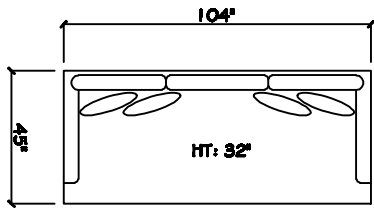

John Michael
Designs

1780 Tripoli

Estate Bench Sofa

Bench Sofa

Chair 1/2

Swivel Chair 1/2

Tuxedo Bench Sofa (LAF or RAF)

1 - Arm Bench Sofa (LAF or RAF)

1 - Arm Chaise (LAF or RAF)

1 - Arm Bench Love Seat (LAF or RAF)

Armless Bench Sofa

Armless Bench Love Seat

Armless Chair 1/2

Corner

Dimensions are approximate with a variance of 1" to 3"