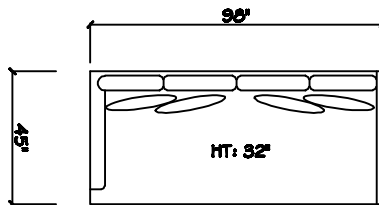

John Michael
Designs

1780 Tripoli

Estate Bench Sofa

Bench Sofa

Chair 1/2

Swivel Chair 1/2

Tuxedo Bench Sofa (LAF or RAF)

1 - Arm Bench Sofa (LAF or RAF)

1 - Arm Chaise (LAF or RAF)

1 - Arm Bench Love Seat (LAF or RAF)

Armless Bench Sofa

Armless Bench Love Seat

Armless Chair 1/2

Corner

Dimensions are approximate with a variance of 1" to 3"