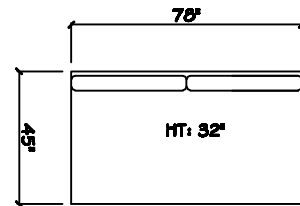

John Michael
Designs

1780 Tripoli

Estate Bench Sofa

Bench Sofa

Chair 1/2

Swivel Chair 1/2

Tuxedo Bench Sofa (LAF or RAF)

1 - Arm Bench Sofa (LAF or RAF)

1 - Arm Chaise (LAF or RAF)

1 - Arm Bench Love Seat (LAF or RAF)

Armless Bench Sofa

Armless Bench Love Seat

Armless Chair 1/2

Corner

Dimensions are approximate with a variance of 1" to 3"