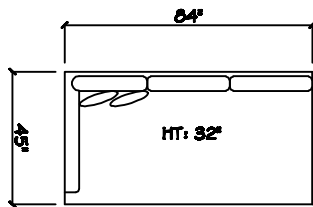

John Michael
Designs

1380 Commerce

Bench Sofa

Bench Love Seat (LAF or RAF)

Chair

1 - Arm Bench Sofa (LAF or RAF)

1 - Arm Bench Love Seat (LAF or RAF)

Swivel Chair

1 - Arm Chaise (LAF or RAF)

1 - Arm Full Bench Tux Sofa (LAF or RAF)

Armless Bench Sofa

Armless Bench Love Seat

Armless Chair 1/2

Corner

Dimensions are approximate with a variance of 1" to 3"