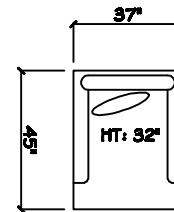

John Michael
Designs

1380 Commerce

Bench Sofa

Bench Love Seat (LAF or RAF)

Chair

1 - Arm Bench Sofa (LAF or RAF)

1 - Arm Bench Love Seat (LAF or RAF)

Swivel Chair

1 - Arm Chaise (LAF or RAF)

1 - Arm Full Bench Tux Sofa (LAF or RAF)

Armless Bench Sofa

Armless Bench Love Seat

Armless Chair 1/2

Corner

Dimensions are approximate with a variance of 1" to 3"