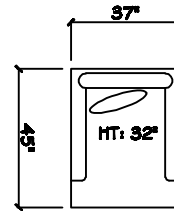

John Michael
Designs

1380 Commerce

Bench Sofa

Bench Love Seat (LAF or RAF)

Chair

1 - Arm Bench Sofa (LAF or RAF)

1 - Arm Bench Love Seat (LAF or RAF)

Swivel Chair

1 - Arm Chaise (LAF or RAF)

1 - Arm Full Bench Tux Sofa (LAF or RAF)

Armless Bench Sofa

Armless Bench Love Seat

Armless Chair 1/2

Corner

Dimensions are approximate with a variance of 1" to 3"