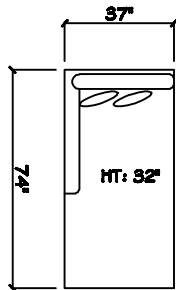

John Michael
Designs

1380 Commerce

Bench Sofa

Bench Love Seat (LAF or RAF)

Chair

1 - Arm Bench Sofa (LAF or RAF)

1 - Arm Bench Love Seat (LAF or RAF)

Swivel Chair

1 - Arm Chaise (LAF or RAF)

1 - Arm Full Bench Tux Sofa (LAF or RAF)

Armless Bench Sofa

Armless Bench Love Seat

Armless Chair 1/2

Corner

Dimensions are approximate with a variance of 1" to 3"