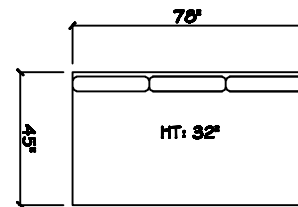

John Michael
Designs

1380 Commerce

Bench Sofa

Bench Love Seat (LAF or RAF)

Chair

1 - Arm Bench Sofa (LAF or RAF)

1 - Arm Bench Love Seat (LAF or RAF)

Swivel Chair

1 - Arm Chaise (LAF or RAF)

1 - Arm Full Bench Tux Sofa (LAF or RAF)

Armless Bench Sofa

Armless Bench Love Seat

Armless Chair 1/2

Corner

Dimensions are approximate with a variance of 1" to 3"