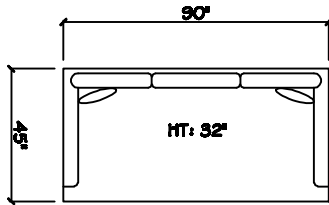

John Michael
Designs

1380 Commerce

Bench Sofa

Bench Love Seat (LAF or RAF)

Chair

1 - Arm Bench Sofa (LAF or RAF)

1 - Arm Bench Love Seat (LAF or RAF)

Swivel Chair

1 - Arm Chaise (LAF or RAF)

1 - Arm Full Bench Tux Sofa (LAF or RAF)

Armless Bench Sofa

Armless Bench Love Seat

Armless Chair 1/2

Corner

Dimensions are approximate with a variance of 1" to 3"