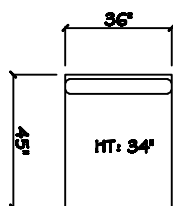

John Michael
Designs

2080 Maldives

Estate Bench Sofa

Bench Sofa

Chair 1/2

Swivel Chair 1/2

1 - Arm Bench Sofa (LAF or RAF)

1 - Arm Full Bench Tuft (LAF or RAF)

1 - Arm Chaise (LAF or RAF)

Armless Bench Sofa

1 - Arm Chair 1/2 (LAF or RAF)

Armless Chair 1/2

Corner

Dimensions are approximate with a variance of 1" to 3"