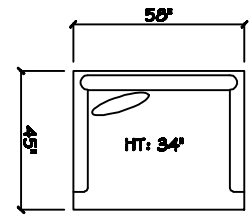

John Michael
Designs

2080 Maldives

Estate Bench Sofa

Bench Sofa

Chair 1/2

Swivel Chair 1/2

1 - Arm Bench Sofa (LAF or RAF)

1 - Arm Full Bench Tuft (LAF or RAF)

1 - Arm Chaise (LAF or RAF)

Armless Bench Sofa

1 - Arm Chair 1/2 (LAF or RAF)

Armless Chair 1/2

Corner

Dimensions are approximate with a variance of 1" to 3"