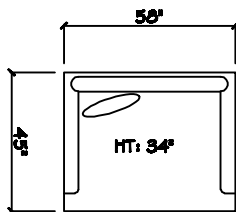

John Michael
Designs

2080 Maldives

Estate Bench Sofa

Bench Sofa

Chair 1/2

Swivel Chair 1/2

1 - Arm Bench Sofa (LAF or RAF)

1 - Arm Full Bench Tuft (LAF or RAF)

1 - Arm Chaise (LAF or RAF)

Armless Bench Sofa

1 - Arm Chair 1/2 (LAF or RAF)

Armless Chair 1/2

Corner

Dimensions are approximate with a variance of 1" to 3"