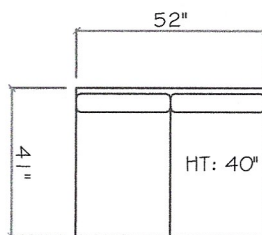

Armless Love Seat