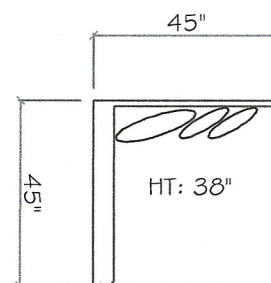

# John Michael Designs

300 SERIES

300

Sofa

Love Seat

Chair 1/2

1 - Arm Sofa (LAF or RAF)

1 - Arm Love Seat (LAF or RAF)

Corner

1 - Arm Tuxedo Sofa (LAF or RAF)

Armless Sofa

Armless Chair

1 - Arm Chaise (LAF or RAF)

Dimensions are approximate with a variance of 1" to 3"