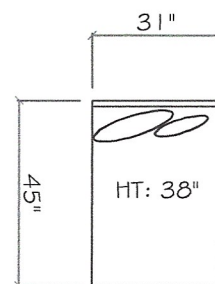

# John Michael Designs

300 SERIES

300

Sofa

Love Seat

Chair 1/2

1 - Arm Sofa (LAF or RAF)

1 - Arm Love Seat (LAF or RAF)

Corner

1 - Arm Tuxedo Sofa (LAF or RAF)

Armless Sofa

Armless Chair

1 - Arm Chaise (LAF or RAF)

Dimensions are approximate with a variance of 1" to 3"