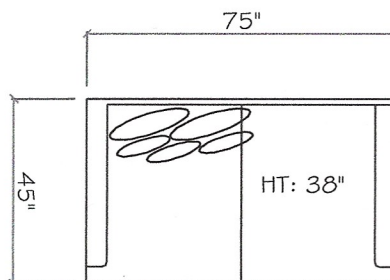

# John Michael Designs

300 SERIES

300

Sofa

Love Seat

Chair 1/2

1 - Arm Sofa (LAF or RAF)

1 - Arm Love Seat (LAF or RAF)

Corner

1 - Arm Tuxedo Sofa (LAF or RAF)

Armless Sofa

Armless Chair

1 - Arm Chaise (LAF or RAF)

Dimensions are approximate with a variance of 1" to 3"