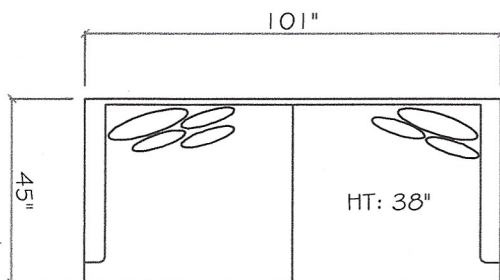

# John Michael Designs

300 SERIES

300

Sofa

Love Seat

Chair 1/2

1 - Arm Sofa (LAF or RAF)

1 - Arm Love Seat (LAF or RAF)

Corner

1 - Arm Tuxedo Sofa (LAF or RAF)

Armless Sofa

Armless Chair

1 - Arm Chaise (LAF or RAF)

Dimensions are approximate with a variance of 1" to 3"