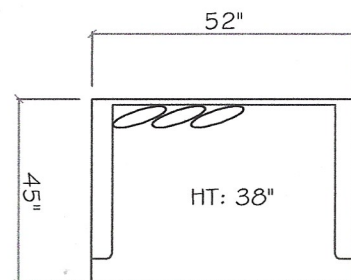

# John Michael Designs

300 SERIES

300

Sofa

Love Seat

Chair 1/2

1 - Arm Sofa (LAF or RAF)

1 - Arm Love Seat (LAF or RAF)

Corner

1 - Arm Tuxedo Sofa (LAF or RAF)

Armless Sofa

Armless Chair

1 - Arm Chaise (LAF or RAF)

Dimensions are approximate with a variance of 1" to 3"