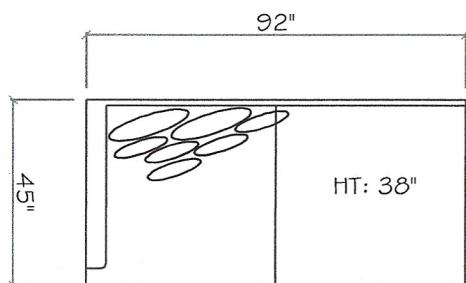

# John Michael Designs

300 SERIES

300

Sofa

Love Seat

Chair 1/2

1 - Arm Sofa (LAF or RAF)

1 - Arm Love Seat (LAF or RAF)

Corner

1 - Arm Tuxedo Sofa (LAF or RAF)

Armless Sofa

Armless Chair

1 - Arm Chaise (LAF or RAF)

Dimensions are approximate with a variance of 1" to 3"