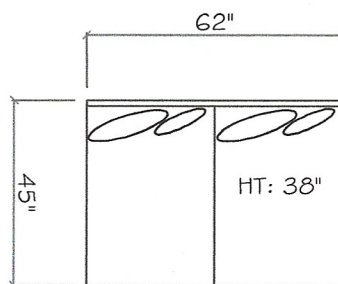

# John Michael Designs

300 SERIES

300

Sofa

Love Seat

Chair 1/2

1 - Arm Sofa (LAF or RAF)

1 - Arm Love Seat (LAF or RAF)

Corner

1 - Arm Tuxedo Sofa (LAF or RAF)

Armless Sofa

Armless Chair

1 - Arm Chaise (LAF or RAF)

Dimensions are approximate with a variance of 1" to 3"