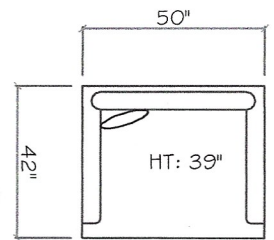

## 3000 SERIES

- 3000 A - WITH ANTIQUE NAILHEADS
- 3000 P - WITH PEWTER NAILHEADS
- 3000 AII - WITH ANTIQUE NAILHEADS - 2 TONE
- 3000 PII - WITH PEWTER NAILHEADS - 2 TONE

Sofa

Love Seat

Chair

Armless Sofa

Armless Love Seat

Armless Chair

Tuxedo Sofa (LAF or RAF)

1 - Arm Sofa (LAF or RAF)

1 - Arm Love Seat (LAF or RAF)

1 - Arm Chaise (LAF or RAF)

Corner

Dimensions are approximate with a variance of 1" to 3"