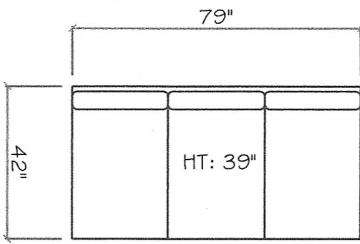

## 3000 SERIES

- 3000 A - WITH ANTIQUE NAILHEADS
- 3000 P - WITH PEWTER NAILHEADS
- 3000 AII - WITH ANTIQUE NAILHEADS - 2 TONE
- 3000 PII - WITH PEWTER NAILHEADS - 2 TONE

Sofa

Love Seat

Chair

Armless Sofa

Armless Love Seat

Armless Chair

Tuxedo Sofa (LAF or RAF)

1 - Arm Sofa (LAF or RAF)

1 - Arm Love Seat (LAF or RAF)

1 - Arm Chaise (LAF or RAF)

Corner

Dimensions are approximate with a variance of 1" to 3"