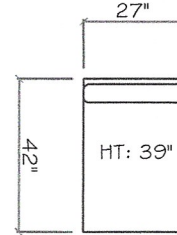

## 3000 SERIES

- 3000 A - WITH ANTIQUE NAILHEADS
- 3000 P - WITH PEWTER NAILHEADS
- 3000 AII - WITH ANTIQUE NAILHEADS - 2 TONE
- 3000 PII - WITH PEWTER NAILHEADS - 2 TONE

Sofa

Love Seat

Chair

Armless Sofa

Armless Love Seat

Armless Chair

Tuxedo Sofa (LAF or RAF)

1 - Arm Sofa (LAF or RAF)

1 - Arm Love Seat (LAF or RAF)

1 - Arm Chaise (LAF or RAF)

Corner

Dimensions are approximate with a variance of 1" to 3"