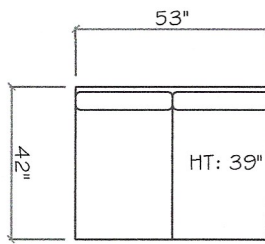

Armless Love Seat