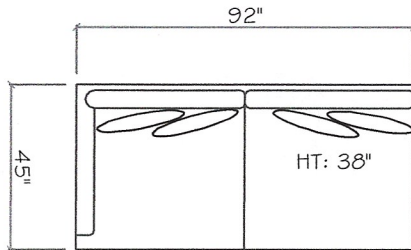

John Michael Designs

350 SERIES

350

Sofa

Love Seat

1 - Arm Sofa (LAF or RAF)

Corner

Chair 1/2

1 - Arm Tuxedo Sofa (LAF or RAF)

1 - Arm Love Seat (LAF or RAF)

1 - Arm Chaise (LAF or RAF)

Armless Sofa

Armless Chair

Dimensions are approximate with a variance of 1" to 3"