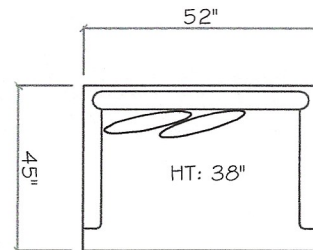

John Michael Designs

350 SERIES

350

Sofa

Love Seat

1 - Arm Sofa (LAF or RAF)

Corner

Chair 1/2

1 - Arm Tuxedo Sofa (LAF or RAF)

1 - Arm Love Seat (LAF or RAF)

1 - Arm Chaise (LAF or RAF)

Armless Sofa

Armless Chair

Dimensions are approximate with a variance of 1" to 3"