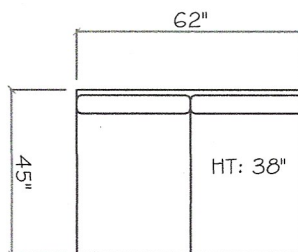

John Michael Designs

350 SERIES

350

Sofa

Love Seat

1 - Arm Sofa (LAF or RAF)

Corner

Chair 1/2

1 - Arm Tuxedo Sofa (LAF or RAF)

1 - Arm Love Seat (LAF or RAF)

1 - Arm Chaise (LAF or RAF)

Armless Sofa

Armless Chair

Dimensions are approximate with a variance of 1" to 3"