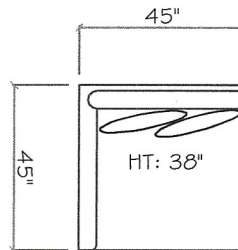

John Michael Designs

350 SERIES

350

Sofa

Love Seat

1 - Arm Sofa (LAF or RAF)

Corner

Chair 1/2

1 - Arm Tuxedo Sofa (LAF or RAF)

1 - Arm Love Seat (LAF or RAF)

1 - Arm Chaise (LAF or RAF)

Armless Sofa

Armless Chair

Dimensions are approximate with a variance of 1" to 3"