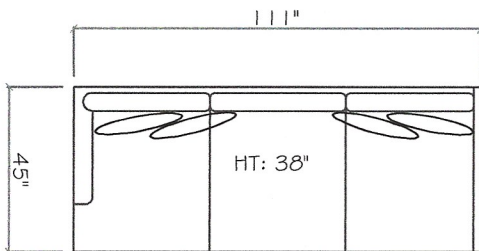

John Michael Designs

350 SERIES

350

Sofa

Love Seat

1 - Arm Sofa (LAF or RAF)

Corner

Chair 1/2

1 - Arm Tuxedo Sofa (LAF or RAF)

1 - Arm Love Seat (LAF or RAF)

1 - Arm Chaise (LAF or RAF)

Armless Sofa

Armless Chair

Dimensions are approximate with a variance of 1" to 3"