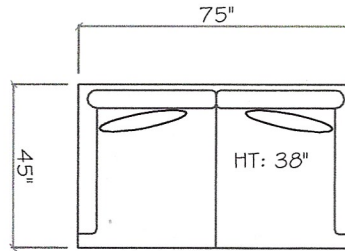

John Michael Designs

350 SERIES

350

Sofa

Love Seat

1 - Arm Sofa (LAF or RAF)

Corner

Chair 1/2

1 - Arm Tuxedo Sofa (LAF or RAF)

1 - Arm Love Seat (LAF or RAF)

1 - Arm Chaise (LAF or RAF)

Armless Sofa

Armless Chair

Dimensions are approximate with a variance of 1" to 3"