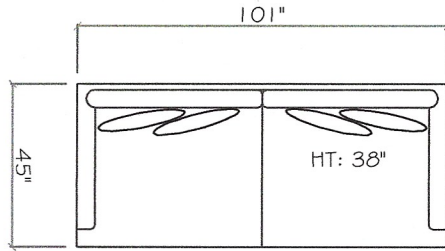

John Michael Designs

350 SERIES

350

Sofa

Love Seat

1 - Arm Sofa (LAF or RAF)

Corner

Chair 1/2

1 - Arm Tuxedo Sofa (LAF or RAF)

1 - Arm Love Seat (LAF or RAF)

1 - Arm Chaise (LAF or RAF)

Armless Sofa

Armless Chair

Dimensions are approximate with a variance of 1" to 3"