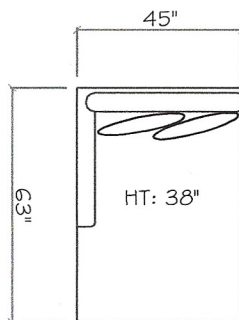

John Michael Designs

350 SERIES

350

Sofa

Love Seat

1 - Arm Sofa (LAF or RAF)

Corner

Chair 1/2

1 - Arm Tuxedo Sofa (LAF or RAF)

1 - Arm Love Seat (LAF or RAF)

1 - Arm Chaise (LAF or RAF)

Armless Sofa

Armless Chair

Dimensions are approximate with a variance of 1" to 3"