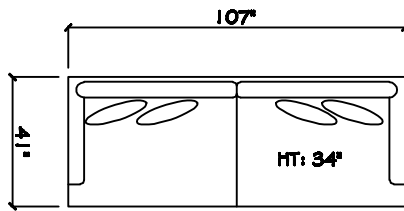

John Michael  
Designs

7080 Maya  
2 Cushion Version

Estate Sofa

Sofa

1 - Arm Sofa (LAF or RAP)

1 - Arm Bench Tuft (LAF or RAP)

Armless Sofa

Dimensions are approximate with a variance of 1" to 3"