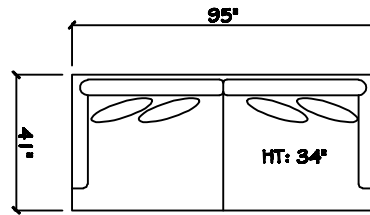

John Michael  
Designs

7080 Maya  
2 Cushion Version

Estate Sofa

Sofa

1 - Arm Sofa (LAF or RAP)

1 - Arm Bench Tuft (LAF or RAP)

Armless Sofa

Dimensions are approximate with a variance of 1" to 3"