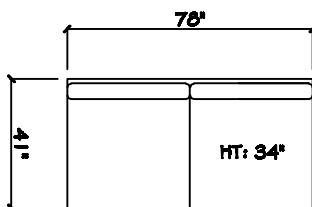

John Michael  
Designs

7080 Maya  
2 Cushion Version

Estate Sofa

Sofa

1 - Arm Sofa (LAF or RAP)

1 - Arm Bench Tuft (LAF or RAP)

Armless Sofa

Dimensions are approximate with a variance of 1" to 3"