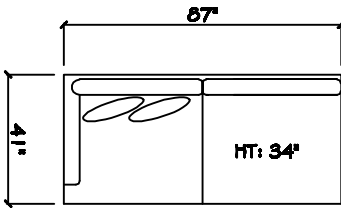

John Michael  
Designs

7080 Maya  
2 Cushion Version

Estate Sofa

Sofa

1 - Arm Sofa (LAF or RAP)

1 - Arm Bench Tuft (LAF or RAP)

Armless Sofa

Dimensions are approximate with a variance of 1" to 3"