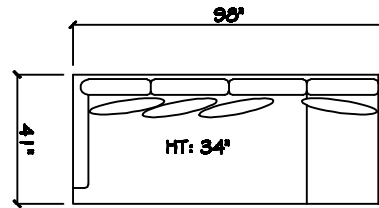

John Michael  
Designs

7080 Maya  
2 Cushion Version

Estate Sofa

Sofa

1 - Arm Sofa (LAF or RAP)

1 - Arm Bench Tuft (LAF or RAP)

Armless Sofa

Dimensions are approximate with a variance of 1" to 3"