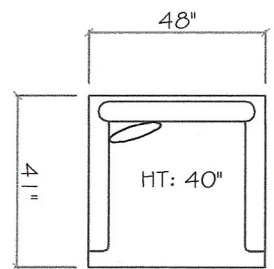

John Michael Designs

400 SERIES
400

Chair

Dimensions are approximate with a variance of 1" to 3"