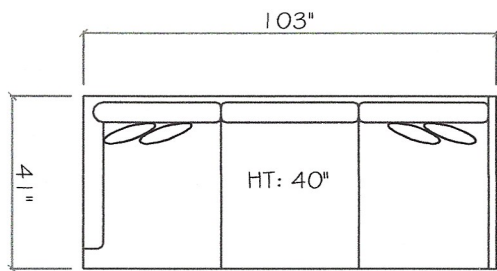

Tuxedo Sofa (LAF or RAF)

1 - Arm Sofa (LAF or RAF)

1 - Arm Chaise (LAF or RAF)

1 - Arm Love Seat (LAF or RAF)

Corner

Dimensions are approximate with a variance of 1" to 3"