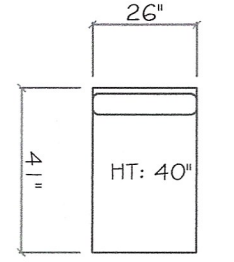

Armless Chair