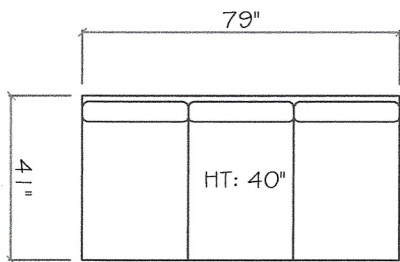

Armless Sofa