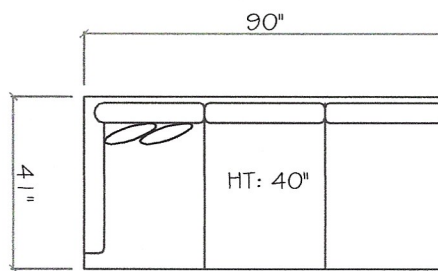

Tuxedo Sofa (LAF or RAF)

1 - Arm Sofa (LAF or RAF)

1 - Arm Chaise (LAF or RAF)

1 - Arm Love Seat (LAF or RAF)

Corner

Dimensions are approximate with a variance of 1" to 3"