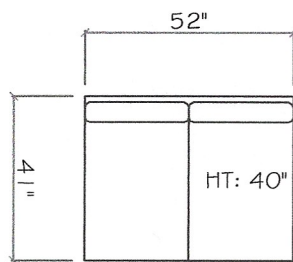

Armless Love Seat