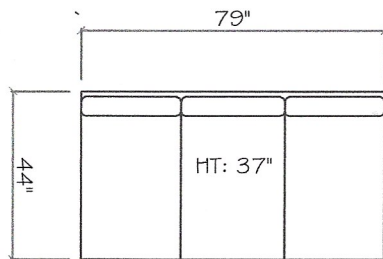

Armless Sofa