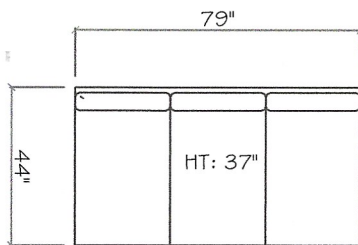

Armless Sofa