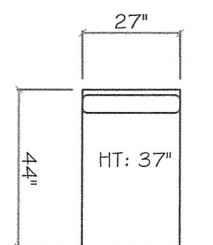

Armless Love Seat

Armless Chair

Tuxedo Sofa (LAF or RAF)

1 - Arm Sofa (LAF or RAF)

1 - Arm Chaise (LAF or RAF)

1 - Arm Love Seat (LAF or RAF)

Corner

Dimensions are approximate with a variance of 1" to 3"