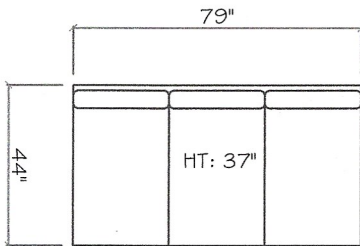

## 4400 SERIES

Sofa

Love Seat

Chair 1/2

Armless Sofa

Armless Love Seat

Armless Chair

Tuxedo Sofa (LAF or RAF)

1 - Arm Sofa (LAF or RAF)

1 - Arm Chaise (LAF or RAF)

1 - Arm Love Seat (LAF or RAF)

Corner

Dimensions are approximate with a variance of 1" to 3"