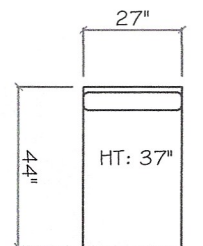

## 4400 SERIES

Sofa

Love Seat

Chair 1/2

Armless Sofa

Armless Love Seat

Armless Chair

Tuxedo Sofa (LAF or RAF)

1 - Arm Sofa (LAF or RAF)

1 - Arm Chaise (LAF or RAF)

1 - Arm Love Seat (LAF or RAF)

Corner

Dimensions are approximate with a variance of 1" to 3"