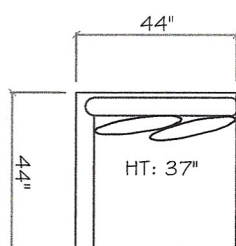

## 4400 SERIES

Sofa

Love Seat

Chair 1/2

Armless Sofa

Armless Love Seat

Armless Chair

Tuxedo Sofa (LAF or RAF)

1 - Arm Sofa (LAF or RAF)

1 - Arm Chaise (LAF or RAF)

1 - Arm Love Seat (LAF or RAF)

Corner

Dimensions are approximate with a variance of 1" to 3"