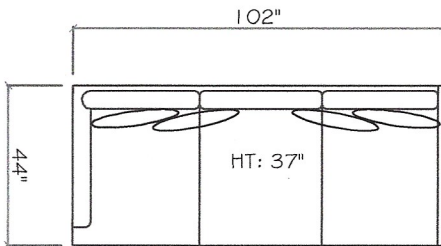

## 4400 SERIES

Sofa

Love Seat

Chair 1/2

Armless Sofa

Armless Love Seat

Armless Chair

Tuxedo Sofa (LAF or RAF)

1 - Arm Sofa (LAF or RAF)

1 - Arm Chaise (LAF or RAF)

1 - Arm Love Seat (LAF or RAF)

Corner

Dimensions are approximate with a variance of 1" to 3"