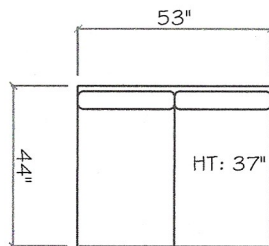

## 4400 SERIES

Sofa

Love Seat

Chair 1/2

Armless Sofa

Armless Love Seat

Armless Chair

Tuxedo Sofa (LAF or RAF)

1 - Arm Sofa (LAF or RAF)

1 - Arm Chaise (LAF or RAF)

1 - Arm Love Seat (LAF or RAF)

Corner

Dimensions are approximate with a variance of 1" to 3"