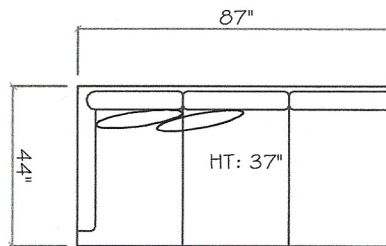

## 4400 SERIES

Sofa

Love Seat

Chair 1/2

Armless Sofa

Armless Love Seat

Armless Chair

Tuxedo Sofa (LAF or RAF)

1 - Arm Sofa (LAF or RAF)

1 - Arm Chaise (LAF or RAF)

1 - Arm Love Seat (LAF or RAF)

Corner

Dimensions are approximate with a variance of 1" to 3"