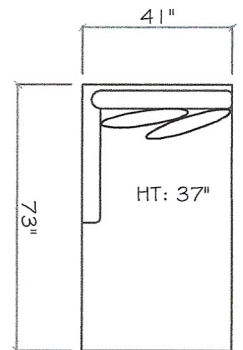

## 4400 SERIES

Sofa

Love Seat

Chair 1/2

Armless Sofa

Armless Love Seat

Armless Chair

Tuxedo Sofa (LAF or RAF)

1 - Arm Sofa (LAF or RAF)

1 - Arm Chaise (LAF or RAF)

1 - Arm Love Seat (LAF or RAF)

Corner

Dimensions are approximate with a variance of 1" to 3"