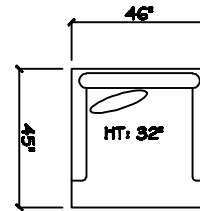

John Michael
Designs

4480 Mikonos

Bench Sofa

Chair 1/2

Sewel Chair 1/2

1 - Arm Bench Sofa (LAF or RAF)

1 - Arm Bench Love Seat (LAF or RAF)

Bench Tuxedo Sofa (LAF or RAF)

Armless Bench Sofa

Armless Bench Love Seat

Armless Chair 1/2

1 - Arm Chaise (LAF or RAF)

Corner

Dimensions are approximate with a variance of 1" to 3"