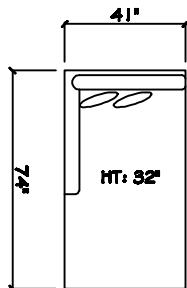

John Michael
Designs

4480 Mikonos

Bench Sofa

Chair 1/2

Sewel Chair 1/2

1 - Arm Bench Sofa (LAF or RAF)

1 - Arm Bench Love Seat (LAF or RAF)

Bench Tuxedo Sofa (LAF or RAF)

Armless Bench Sofa

Armless Bench Love Seat

Armless Chair 1/2

1 - Arm Chaise (LAF or RAF)

Corner

Dimensions are approximate with a variance of 1" to 3"