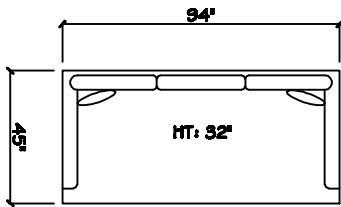

John Michael
Designs

4480 Mikonos

Bench Sofa

Chair 1/2

Sewel Chair 1/2

1 - Arm Bench Sofa (LAF or RAF)

1 - Arm Bench Love Seat (LAF or RAF)

Bench Tuxedo Sofa (LAF or RAF)

Armless Bench Sofa

Armless Bench Love Seat

Armless Chair 1/2

1 - Arm Chaise (LAF or RAF)

Corner

Dimensions are approximate with a variance of 1" to 3"