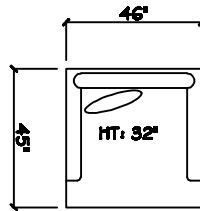

John Michael
Designs

4480 Mikonos

Bench Sofa

Chair 1/2

Sewel Chair 1/2

1 - Arm Bench Sofa (LAF or RAF)

1 - Arm Bench Love Seat (LAF or RAF)

Bench Tuxedo Sofa (LAF or RAF)

Armless Bench Sofa

Armless Bench Love Seat

Armless Chair 1/2

1 - Arm Chaise (LAF or RAF)

Corner

Dimensions are approximate with a variance of 1" to 3"