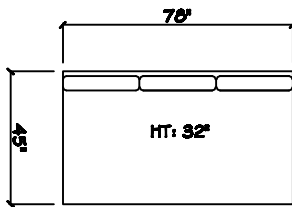

John Michael
Designs

4480 Mikonos

Bench Sofa

Chair 1/2

Sewel Chair 1/2

1 - Arm Bench Sofa (LAF or RAF)

1 - Arm Bench Love Seat (LAF or RAF)

Bench Tuxedo Sofa (LAF or RAF)

Armless Bench Sofa

Armless Bench Love Seat

Armless Chair 1/2

1 - Arm Chaise (LAF or RAF)

Corner

Dimensions are approximate with a variance of 1" to 3"