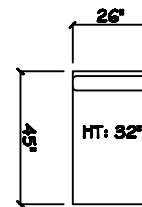

John Michael
Designs

4480 Mikonos

Bench Sofa

Chair 1/2

Sewel Chair 1/2

1 - Arm Bench Sofa (LAF or RAF)

1 - Arm Bench Love Seat (LAF or RAF)

Bench Tuxedo Sofa (LAF or RAF)

Armless Bench Sofa

Armless Bench Love Seat

Armless Chair 1/2

1 - Arm Chaise (LAF or RAF)

Corner

Dimensions are approximate with a variance of 1" to 3"