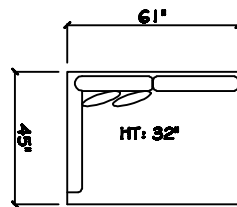

John Michael
Designs

4480 Mikonos

Bench Sofa

Chair 1/2

Sewel Chair 1/2

1 - Arm Bench Sofa (LAF or RAF)

1 - Arm Bench Love Seat (LAF or RAF)

Bench Tuxedo Sofa (LAF or RAF)

Armless Bench Sofa

Armless Bench Love Seat

Armless Chair 1/2

1 - Arm Chaise (LAF or RAF)

Corner

Dimensions are approximate with a variance of 1" to 3"