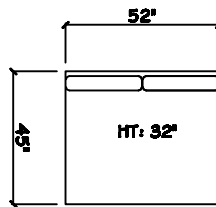

John Michael
Designs

4480 Mikonos

Bench Sofa

Chair 1/2

Sewel Chair 1/2

1 - Arm Bench Sofa (LAF or RAF)

1 - Arm Bench Love Seat (LAF or RAF)

Bench Tuxedo Sofa (LAF or RAF)

Armless Bench Sofa

Armless Bench Love Seat

Armless Chair 1/2

1 - Arm Chaise (LAF or RAF)

Corner

Dimensions are approximate with a variance of 1" to 3"