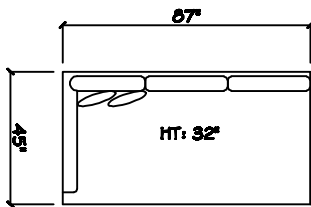

John Michael
Designs

4480 Mikonos

Bench Sofa

Chair 1/2

Sewel Chair 1/2

1 - Arm Bench Sofa (LAF or RAF)

1 - Arm Bench Love Seat (LAF or RAF)

Bench Tuxedo Sofa (LAF or RAF)

Armless Bench Sofa

Armless Bench Love Seat

Armless Chair 1/2

1 - Arm Chaise (LAF or RAF)

Corner

Dimensions are approximate with a variance of 1" to 3"