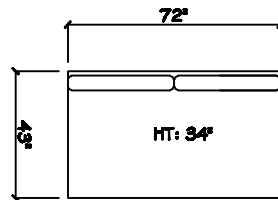

John Michael
Designs

5080 Fiji

Estate Bench Sofa

Bench Sofa

Chair 1/2

Swivel Chair 1/2

1 - Arm Bench Sofa (LAF or RAF)

1 - Arm Full Bench Tuft (LAF or RAF)

1 - Arm Chaise (LAF or RAF)

Armless Bench Sofa

1 - Arm Chair 1/2 (LAF or RAF)

Armless Chair 1/2

Corner

Dimensions are approximate with a variance of 1" to 3"