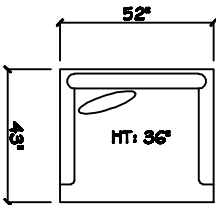

John Michael
Designs

5080 Fiji

Estate Bench Sofa

Bench Sofa

Chair 1/2

Swivel Chair 1/2

1 - Arm Bench Sofa (LAF or RAF)

1 - Arm Full Bench Tuft (LAF or RAF)

1 - Arm Chaise (LAF or RAF)

Armless Bench Sofa

1 - Arm Chair 1/2 (LAF or RAF)

Armless Chair 1/2

Corner

Dimensions are approximate with a variance of 1" to 3"