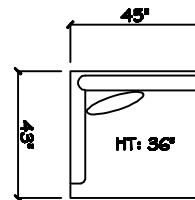

John Michael
Designs

5080 Fiji

Estate Bench Sofa

Bench Sofa

Chair 1/2

Swivel Chair 1/2

1 - Arm Bench Sofa (LAF or RAF)

1 - Arm Full Bench Tuft (LAF or RAF)

1 - Arm Chaise (LAF or RAF)

Armless Bench Sofa

1 - Arm Chair 1/2 (LAF or RAF)

Armless Chair 1/2

Corner

Dimensions are approximate with a variance of 1" to 3"