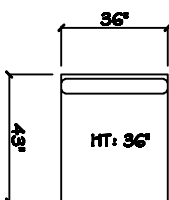

John Michael
Designs

5080 Fiji

Estate Bench Sofa

Bench Sofa

Chair 1/2

Swivel Chair 1/2

1 - Arm Bench Sofa (LAF or RAF)

1 - Arm Full Bench Tuft (LAF or RAF)

1 - Arm Chaise (LAF or RAF)

Armless Bench Sofa

1 - Arm Chair 1/2 (LAF or RAF)

Armless Chair 1/2

Corner

Dimensions are approximate with a variance of 1" to 3"