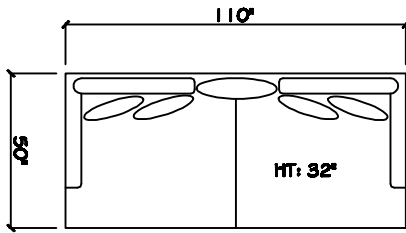

John Michael
Designs

5200 / 5250 SERIES

Estate Sofa

Bench Sofa

Chair 1/2

Chair 1/2 Chaise

1 - Arm Sofa (LAF or RAF)

Armless Sofa

1 - Arm XL Chaise (LAF or RAF)

1 - Arm Love Seat

Corner

Armless Love Seat

Dimensions are approximate with a variance of 1" to 3"