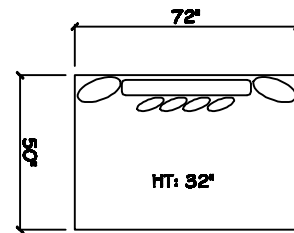

John Michael
Designs

5200 / 5250 SERIES

Estate Sofa

Bench Sofa

Chair 1/2

Chair 1/2 Chaise

1 - Arm Sofa (LAF or RAF)

Armless Sofa

1 - Arm XL Chaise (LAF or RAF)

1 - Arm Love Seat

Corner

Armless Love Seat

Dimensions are approximate with a variance of 1" to 3"