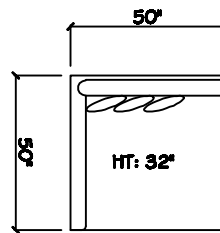

John Michael
Designs

5200 / 5250 SERIES

Estate Sofa

Bench Sofa

Chair 1/2

Chair 1/2 Chaise

1 - Arm Sofa (LAF or RAF)

Armless Sofa

1 - Arm XL Chaise (LAF or RAF)

1 - Arm Love Seat

Corner

Armless Love Seat

Dimensions are approximate with a variance of 1" to 3"