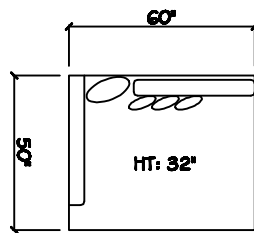

John Michael
Designs

5200 / 5250 SERIES

Estate Sofa

Bench Sofa

Chair 1/2

Chair 1/2 Chaise

1 - Arm Sofa (LAF or RAF)

Armless Sofa

1 - Arm XL Chaise (LAF or RAF)

1 - Arm Love Seat

Corner

Armless Love Seat

Dimensions are approximate with a variance of 1" to 3"