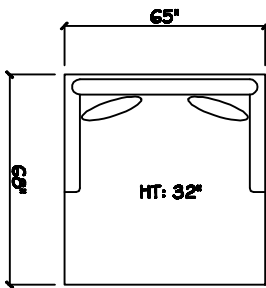

Chair 1/2 Chaise