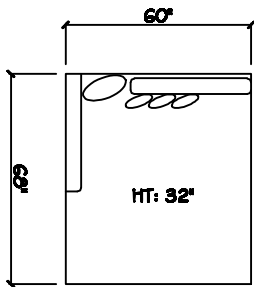

John Michael
Designs

5200 / 5250 SERIES

Estate Sofa

Bench Sofa

Chair 1/2

Chair 1/2 Chaise

1 - Arm Sofa (LAF or RAF)

Armless Sofa

1 - Arm XL Chaise (LAF or RAF)

1 - Arm Love Seat

Corner

Armless Love Seat

Dimensions are approximate with a variance of 1" to 3"