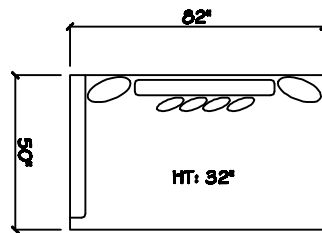

John Michael
Designs

5200 / 5250 SERIES

Estate Sofa

Bench Sofa

Chair 1/2

Chair 1/2 Chaise

1 - Arm Sofa (LAF or RAF)

Armless Sofa

1 - Arm XL Chaise (LAF or RAF)

1 - Arm Love Seat

Corner

Armless Love Seat

Dimensions are approximate with a variance of 1" to 3"