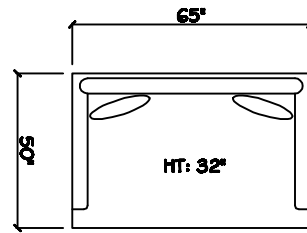

John Michael
Designs

5200 / 5250 SERIES

Estate Sofa

Bench Sofa

Chair 1/2

Chair 1/2 Chaise

1 - Arm Sofa (LAF or RAF)

Armless Sofa

1 - Arm XL Chaise (LAF or RAF)

1 - Arm Love Seat

Corner

Armless Love Seat

Dimensions are approximate with a variance of 1" to 3"