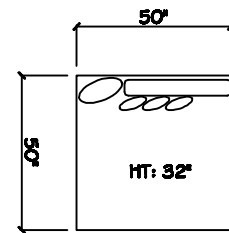

John Michael
Designs

5200 / 5250 SERIES

Estate Sofa

Bench Sofa

Chair 1/2

Chair 1/2 Chaise

1 - Arm Sofa (LAF or RAF)

Armless Sofa

1 - Arm XL Chaise (LAF or RAF)

1 - Arm Love Seat

Corner

Armless Love Seat

Dimensions are approximate with a variance of 1" to 3"