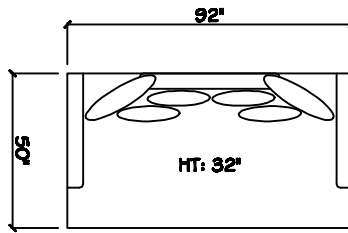

John Michael
Designs

5200 / 5250 SERIES

Estate Sofa

Bench Sofa

Chair 1/2

Chair 1/2 Chaise

1 - Arm Sofa (LAF or RAF)

Armless Sofa

1 - Arm XL Chaise (LAF or RAF)

1 - Arm Love Seat

Corner

Armless Love Seat

Dimensions are approximate with a variance of 1" to 3"